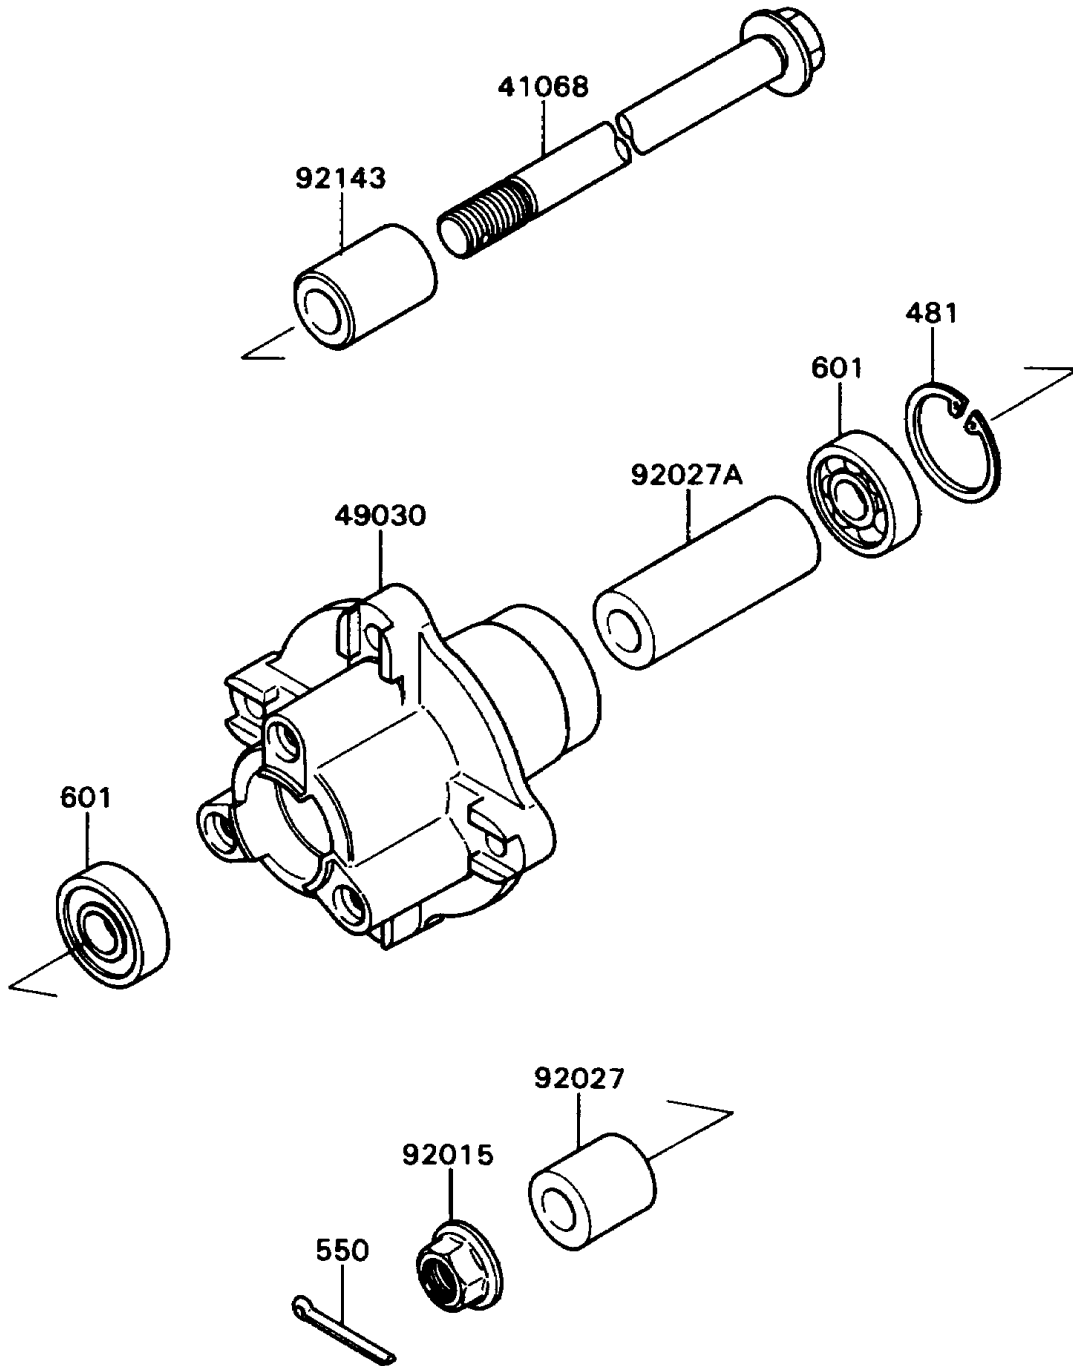

1989 KD80 PARTS DIAGRAM

Front Hub

F2230-0165

1989 KD80 PARTS LIST

Front Hub

ITEM NAME	PART NUMBER	QUANTITY
AXLE,FR (Ref # 41068)	41068-1227	1
HUB,FR (Ref # 49030)	49030-1100	1
NUT,FLANGED,12MM (Ref # 92015)	92015-1156	1
COLLAR,L=25.5MM (Ref # 92027)	92027-1352	1
COLLAR,12.2X22X62 (Ref # 92027A)	92027-1521	1
COLLAR,12.2X22X29.5 (Ref # 92143)	92143-1183	1
CIRCLIP-TYPE-C,32MM (Ref # 481)	481J3200	1
PIN-COTTER,3.0X25 (Ref # 550)	550D3025	1
BEARING-BALL,#6201UG (Ref # 601)	601B6201UG	2