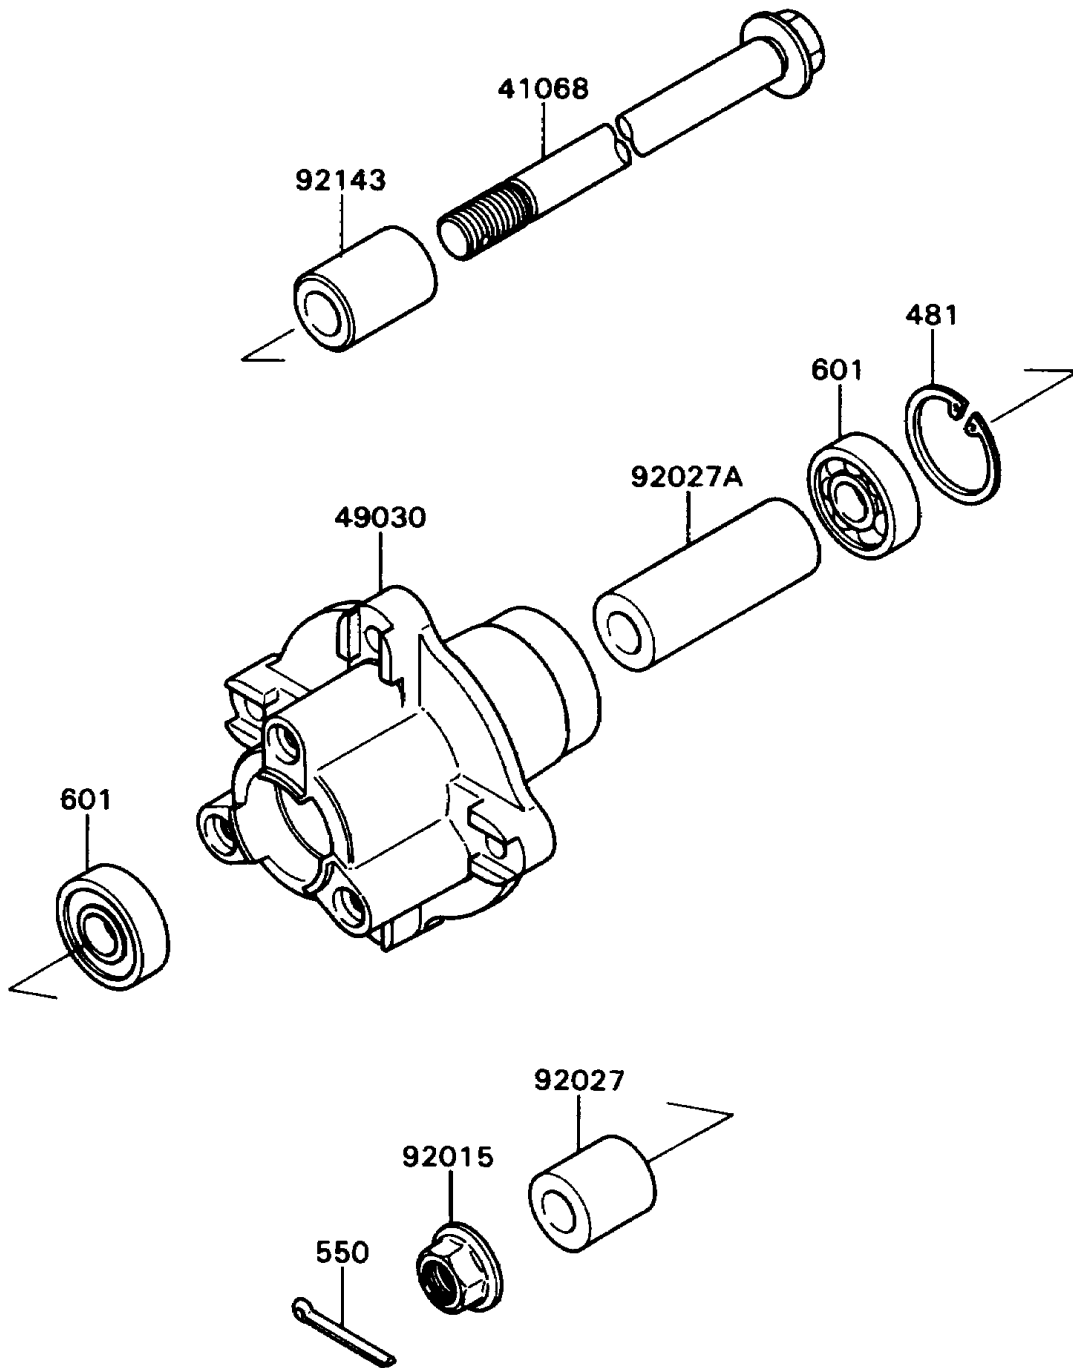

1990 KD80 PARTS DIAGRAM

Front Hub

F2230-0165

1990 KD80 PARTS LIST

Front Hub

| ITEM NAME | PART NUMBER | QUANTITY |
|-----------------------------------|-------------|----------|
| AXLE,FR (Ref # 41068) | 41068-1227 | 1 |
| HUB,FR (Ref # 49030) | 49030-1100 | 1 |
| NUT,FLANGED,12MM (Ref # 92015) | 92015-1156 | 1 |
| COLLAR,L=25.5MM (Ref # 92027) | 92027-1352 | 1 |
| COLLAR,12.2X22X62 (Ref # 92027A) | 92027-1521 | 1 |
| COLLAR,12.2X22X29.5 (Ref # 92143) | 92143-1183 | 1 |
| CIRCLIP-TYPE-C,32MM (Ref # 481) | 481J3200 | 1 |
| PIN-COTTER,3.0X25 (Ref # 550) | 550D3025 | 1 |
| BEARING-BALL,#6201UG (Ref # 601) | 601B6201UG | 2 |