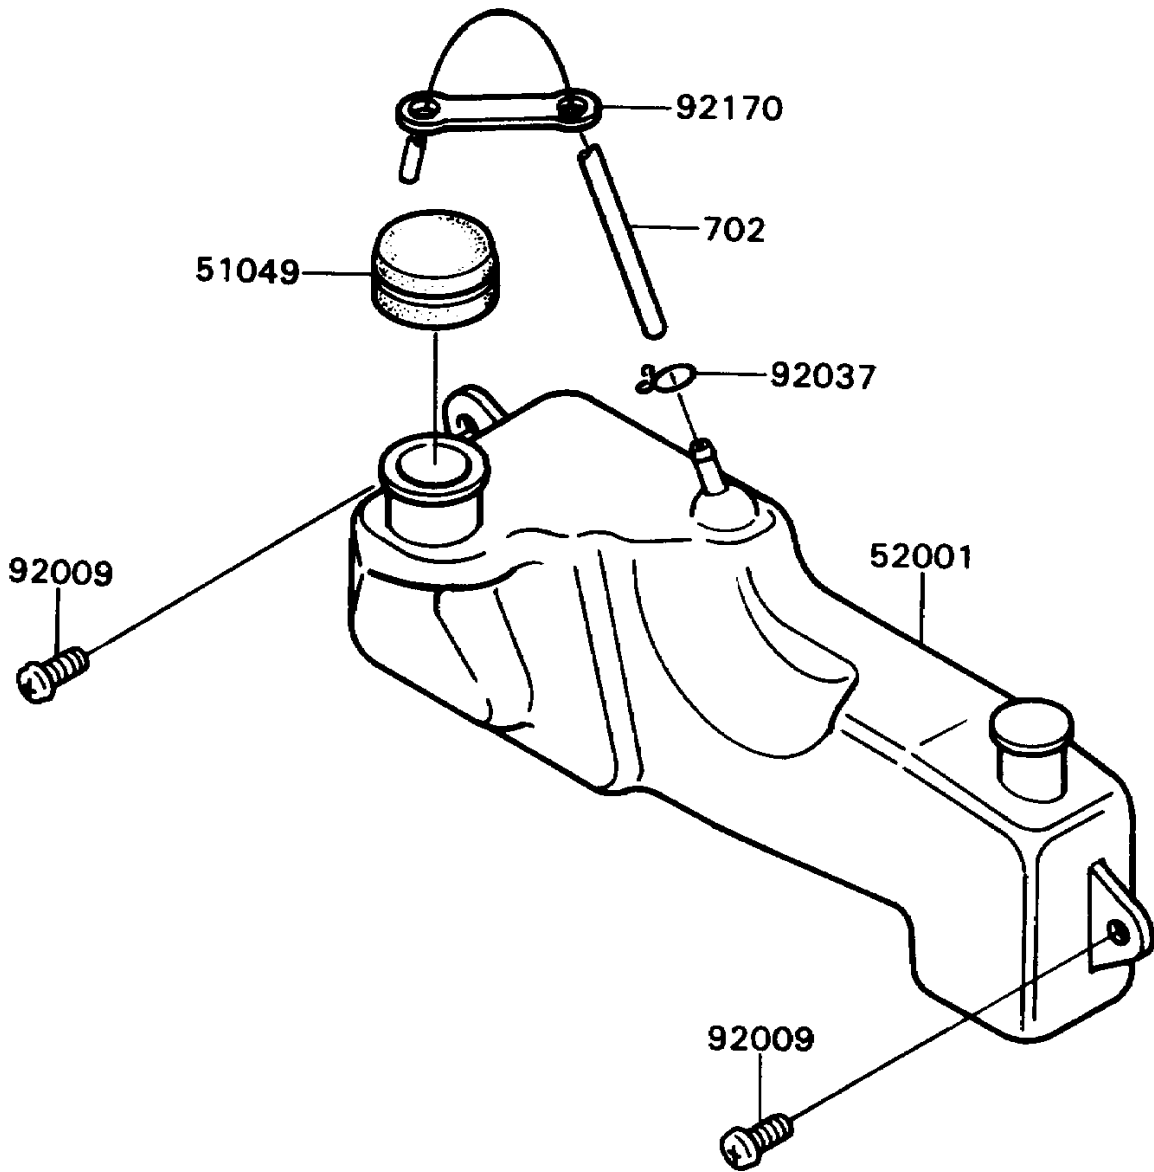

# 1988 KD80 PARTS DIAGRAM

Oil Tank

F2450-0021

# 1988 KD80 PARTS LIST

## Oil Tank

ITEM NAME	PART NUMBER	QUANTITY
CAP-TANK,OIL (Ref # 51049)	51049-1004	1
TANK-OIL (Ref # 52001)	52001-1076	1
SCREW,W/P,6X16 (Ref # 92009)	92009-1273	2
CLAMP,TUBE (Ref # 92037)	92037-010	1
CLAMP (Ref # 92170)	92170-1014	1
TUBE-RUBBER,5X300 (Ref # 702)	702A05300	1