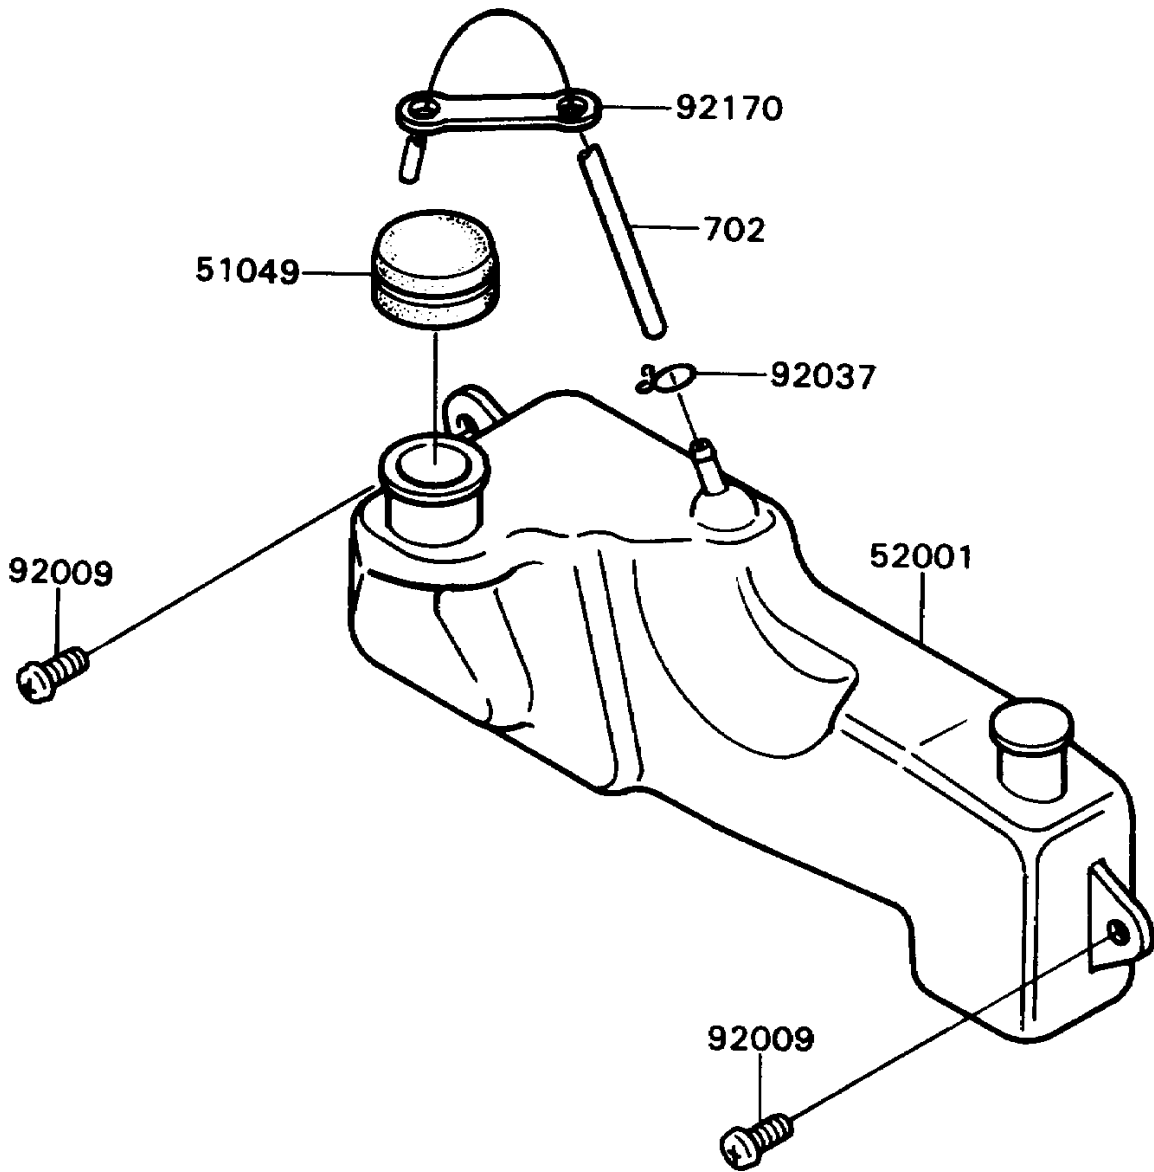

# 1989 KD80 PARTS DIAGRAM

Oil Tank

F2450-0021

# 1989 KD80 PARTS LIST

## Oil Tank

ITEM NAME	PART NUMBER	QUANTITY
CAP-TANK,OIL (Ref # 51049)	51049-1004	1
TANK-OIL (Ref # 52001)	52001-1076	1
SCREW,W/P,6X16 (Ref # 92009)	92009-1273	2
CLAMP,TUBE (Ref # 92037)	92037-010	1
CLAMP (Ref # 92170)	92170-1014	1
TUBE-RUBBER,5X300 (Ref # 702)	702A05300	1