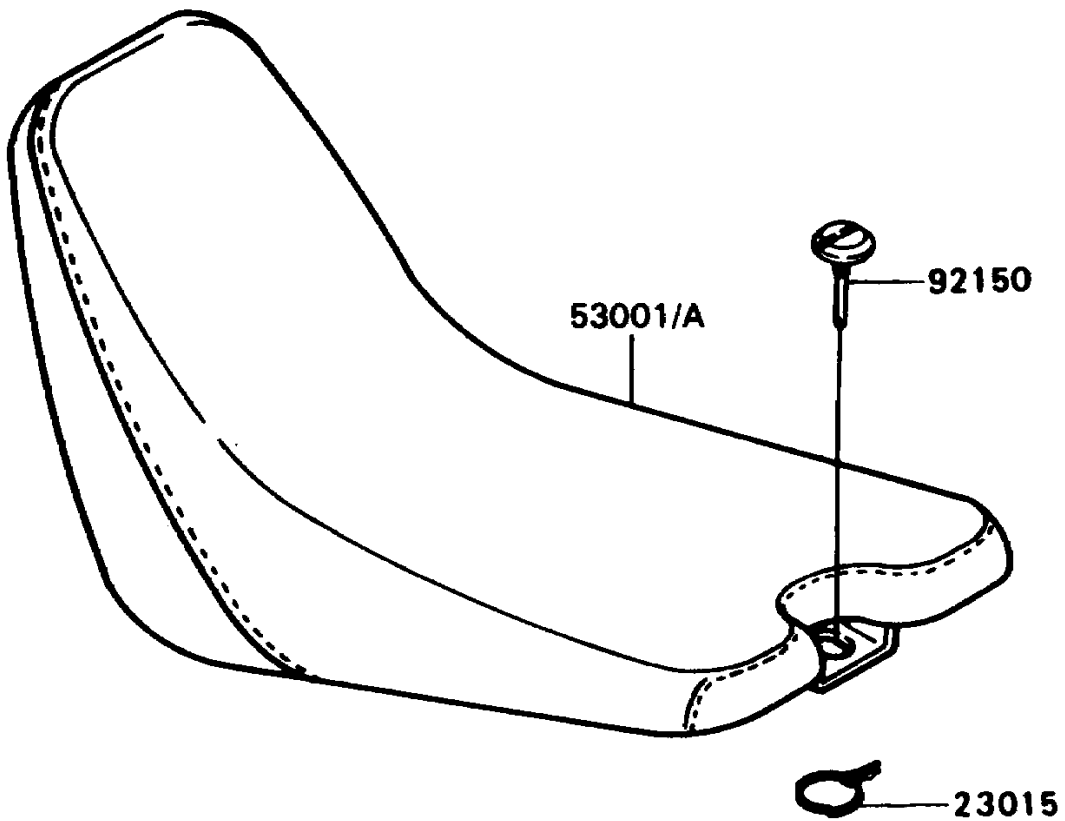

1988 KD80 PARTS DIAGRAM

Seat

F2510-0349

1988 KD80 PARTS LIST

Seat

ITEM NAME	PART NUMBER	QUANTITY
PIN-ASSY,SNAP,4MM (Ref # 23015)	23015-1051	1
SEAT-ASSY,BLUE (Ref # 53001A)	53001-1538-N7	1
BOLT (Ref # 92150)	92150-1228	1