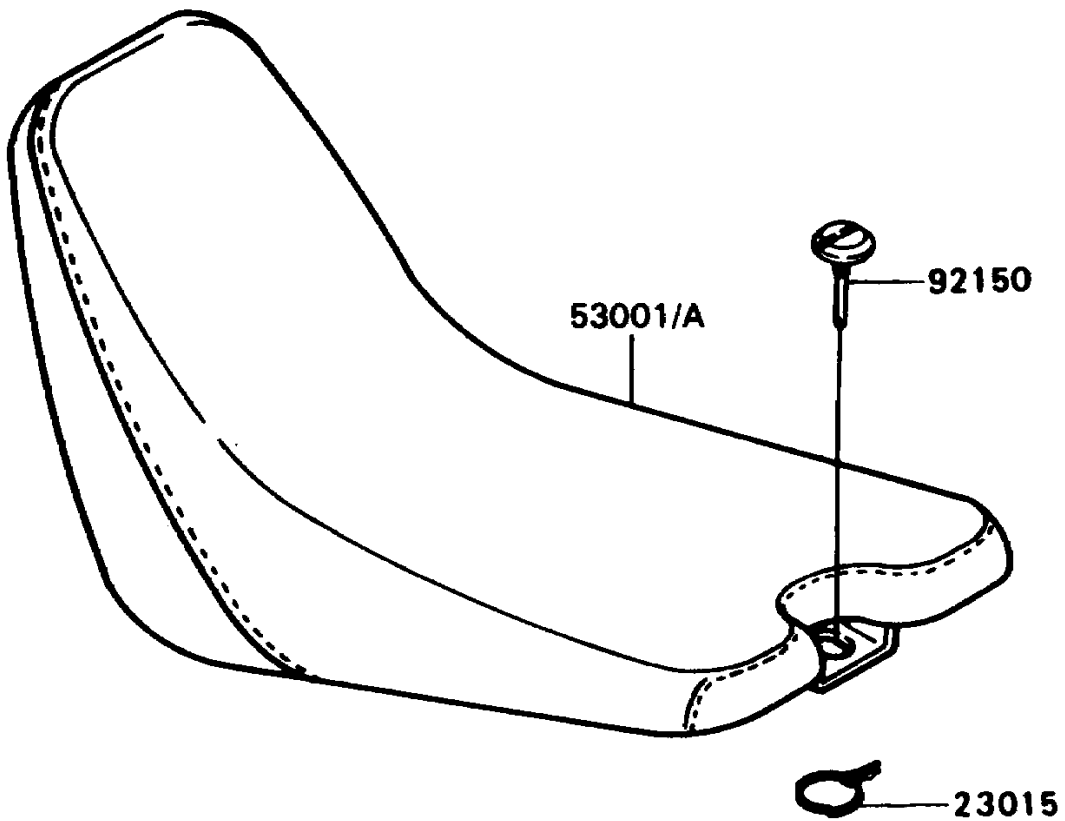

1989 KD80 PARTS DIAGRAM

Seat

F2510-0349

1989 KD80 PARTS LIST

Seat

ITEM NAME	PART NUMBER	QUANTITY
PIN-ASSY,SNAP,4MM (Ref # 23015)	23015-1051	1
SEAT-ASSY,BLUE (Ref # 53001A)	53001-1538-N7	1
BOLT (Ref # 92150)	92150-1228	1