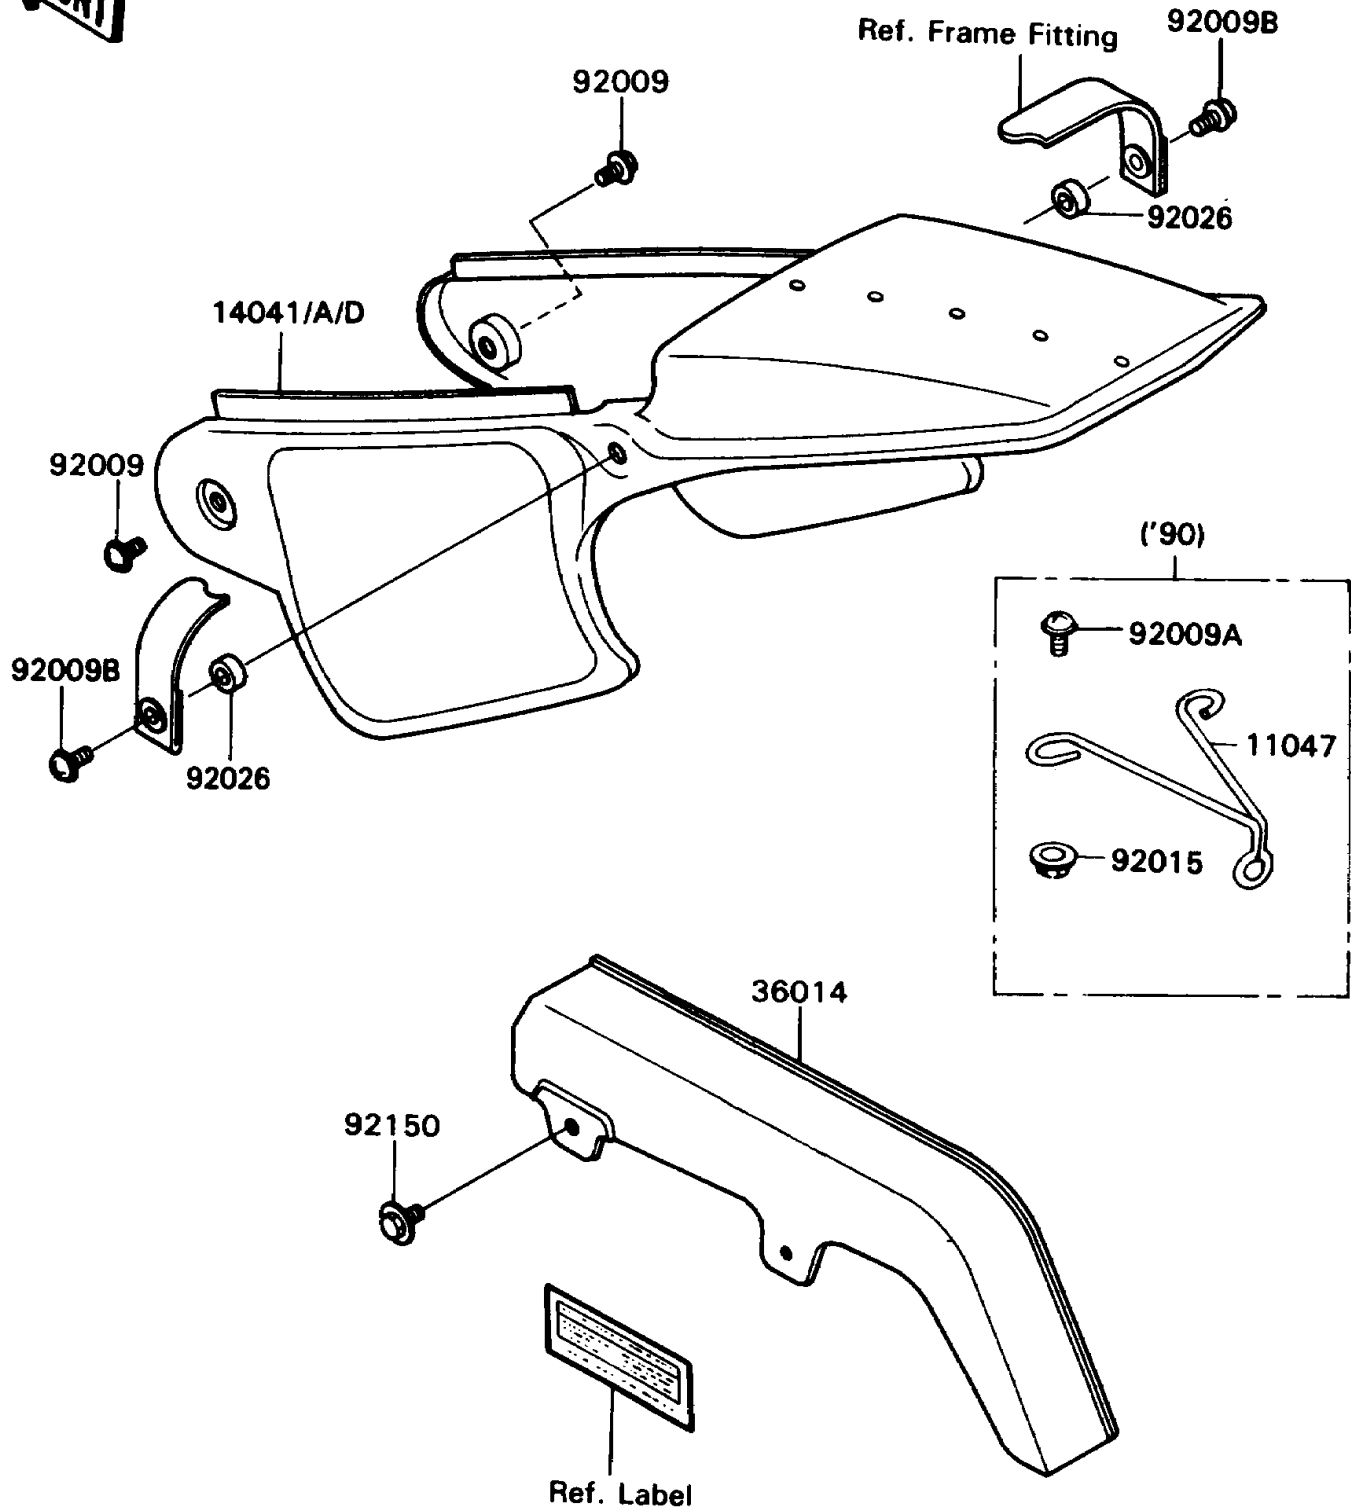

# 1988 KD80 PARTS DIAGRAM

Side Covers/Chain Cover

F2610-0359

# 1988 KD80 PARTS LIST

## Side Covers/Chain Cover

| ITEM NAME                              | PART NUMBER   | QUANTITY |
|--|---------------|----------|
| COVER-COMP,SIDE,L.GREEN (Ref # 14041)  | 14041-5003-6W | 1        |
| COVER-COMP,SIDE,P.WHITE (Ref # 14041A) | 14041-5004-6F | 1        |
| CASE-CHAIN (Ref # 36014)               | 36014-1152    | 1        |
| SCREW,6X10,WHITE (Ref # 92009)         | 92009-1286    | 2        |
| SCREW,6X22 (Ref # 92009B)              | 92009-1441    | 2        |
| SPACER,8X16X5.5 (Ref # 92026)          | 92026-1352    | 2        |
| BOLT,6X14 (Ref # 92150)                | 92150-1133    | 2        |