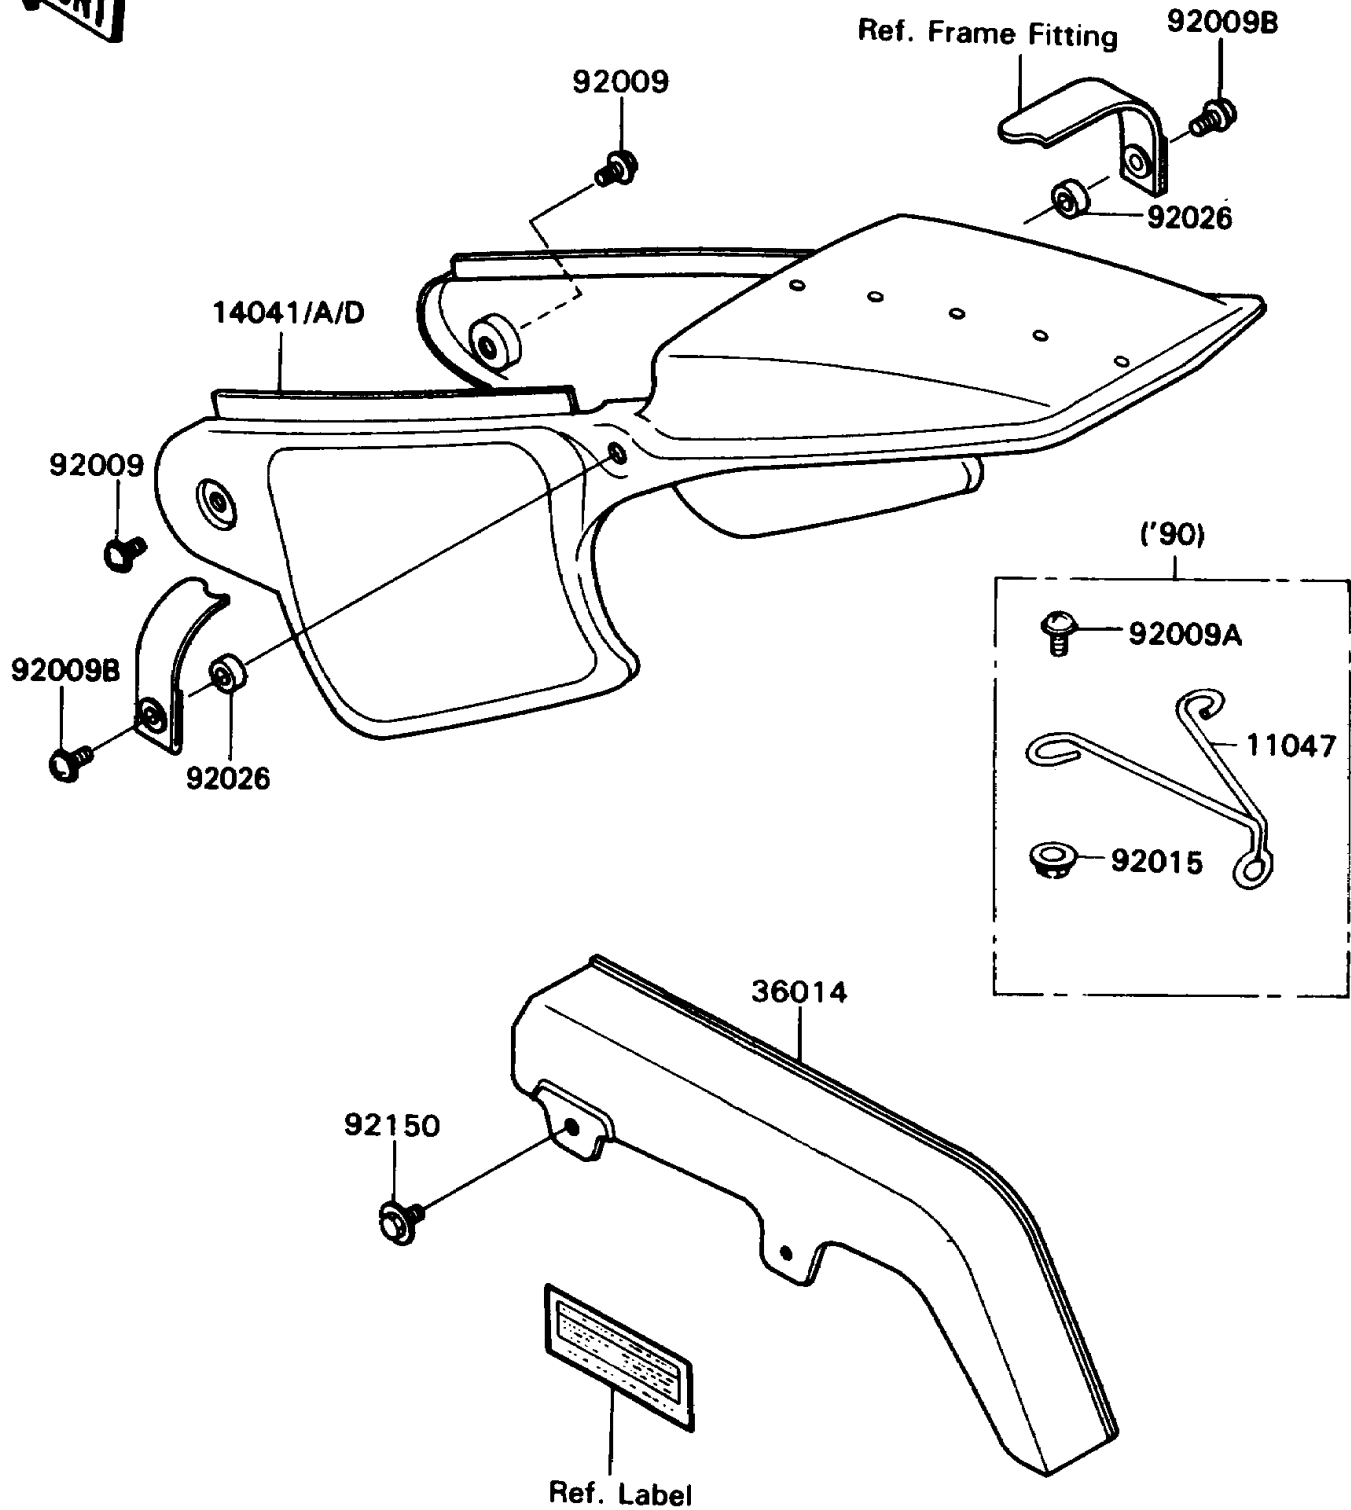

1989 KD80 PARTS DIAGRAM

Side Covers/Chain Cover

F2610-0359

1989 KD80 PARTS LIST

Side Covers/Chain Cover

ITEM NAME	PART NUMBER	QUANTITY
COVER-COMP,SIDE,L.GREEN (Ref # 14041)	14041-5003-6W	1
COVER-COMP,SIDE,P.WHITE (Ref # 14041A)	14041-5004-6F	1
CASE-CHAIN (Ref # 36014)	36014-1152	1
SCREW,6X10,WHITE (Ref # 92009)	92009-1286	2
SCREW,6X22 (Ref # 92009B)	92009-1441	2
SPACER,8X16X5.5 (Ref # 92026)	92026-1352	2
BOLT,6X14 (Ref # 92150)	92150-1133	2