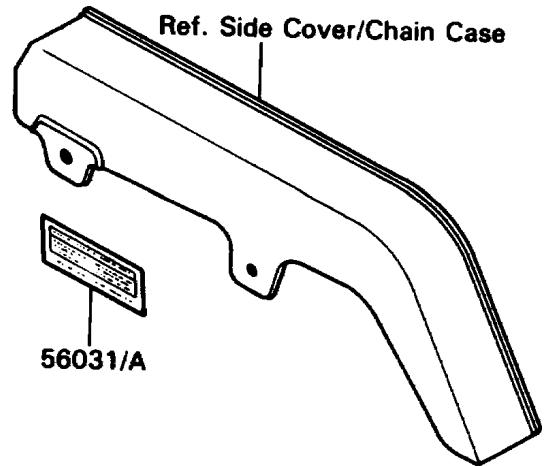

1988 KD80 PARTS DIAGRAM

Labels

F2860-0606

1988 KD80 PARTS LIST

Labels

ITEM NAME	PART NUMBER	QUANTITY
LABEL-MANUAL,CHAIN (Ref # 56031)	56031-1589	1
LABEL-WARNING,OFF-ROAD VEHICLE (Ref # 56040)	56040-1018	1
LABEL-WARNING,TIRE CAUTION (Ref # 56040A)	56040-1250	1
MARK,SWING ARM,UNI-TRAK (Ref # 56050)	56050-1075	2
MARK,SWING ARM,UNI-TRAK (Ref # 56050)	56050-1075	4