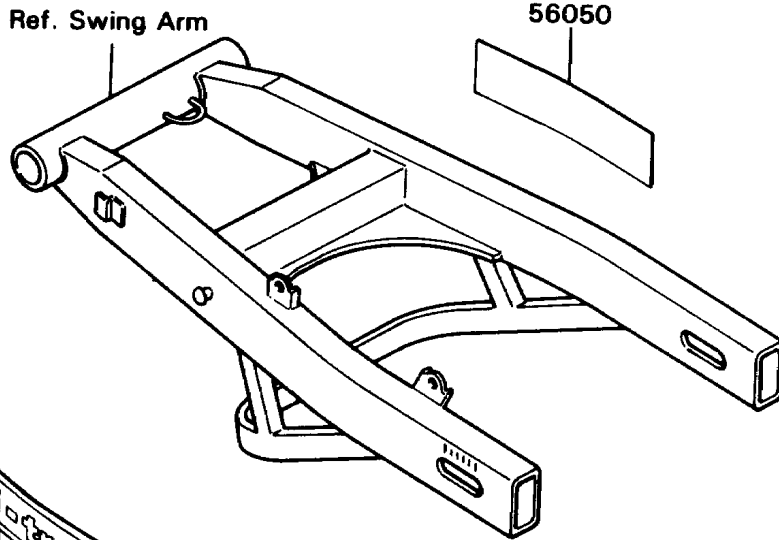

1988 KD80 PARTS DIAGRAM

Labels

F2860-0606

1988 KD80 PARTS LIST

Labels

ITEM NAME	PART NUMBER	QUANTITY
LABEL-MANUAL,CHAIN (Ref # 56031)	56031-1589	1
LABEL-WARNING,OFF-ROAD VEHICLE (Ref # 56040)	56040-1018	1
LABEL-WARNING,TIRE CAUTION (Ref # 56040A)	56040-1250	1
MARK,SWING ARM,UNI-TRAK (Ref # 56050)	56050-1075	2
MARK,SWING ARM,UNI-TRAK (Ref # 56050)	56050-1075	4