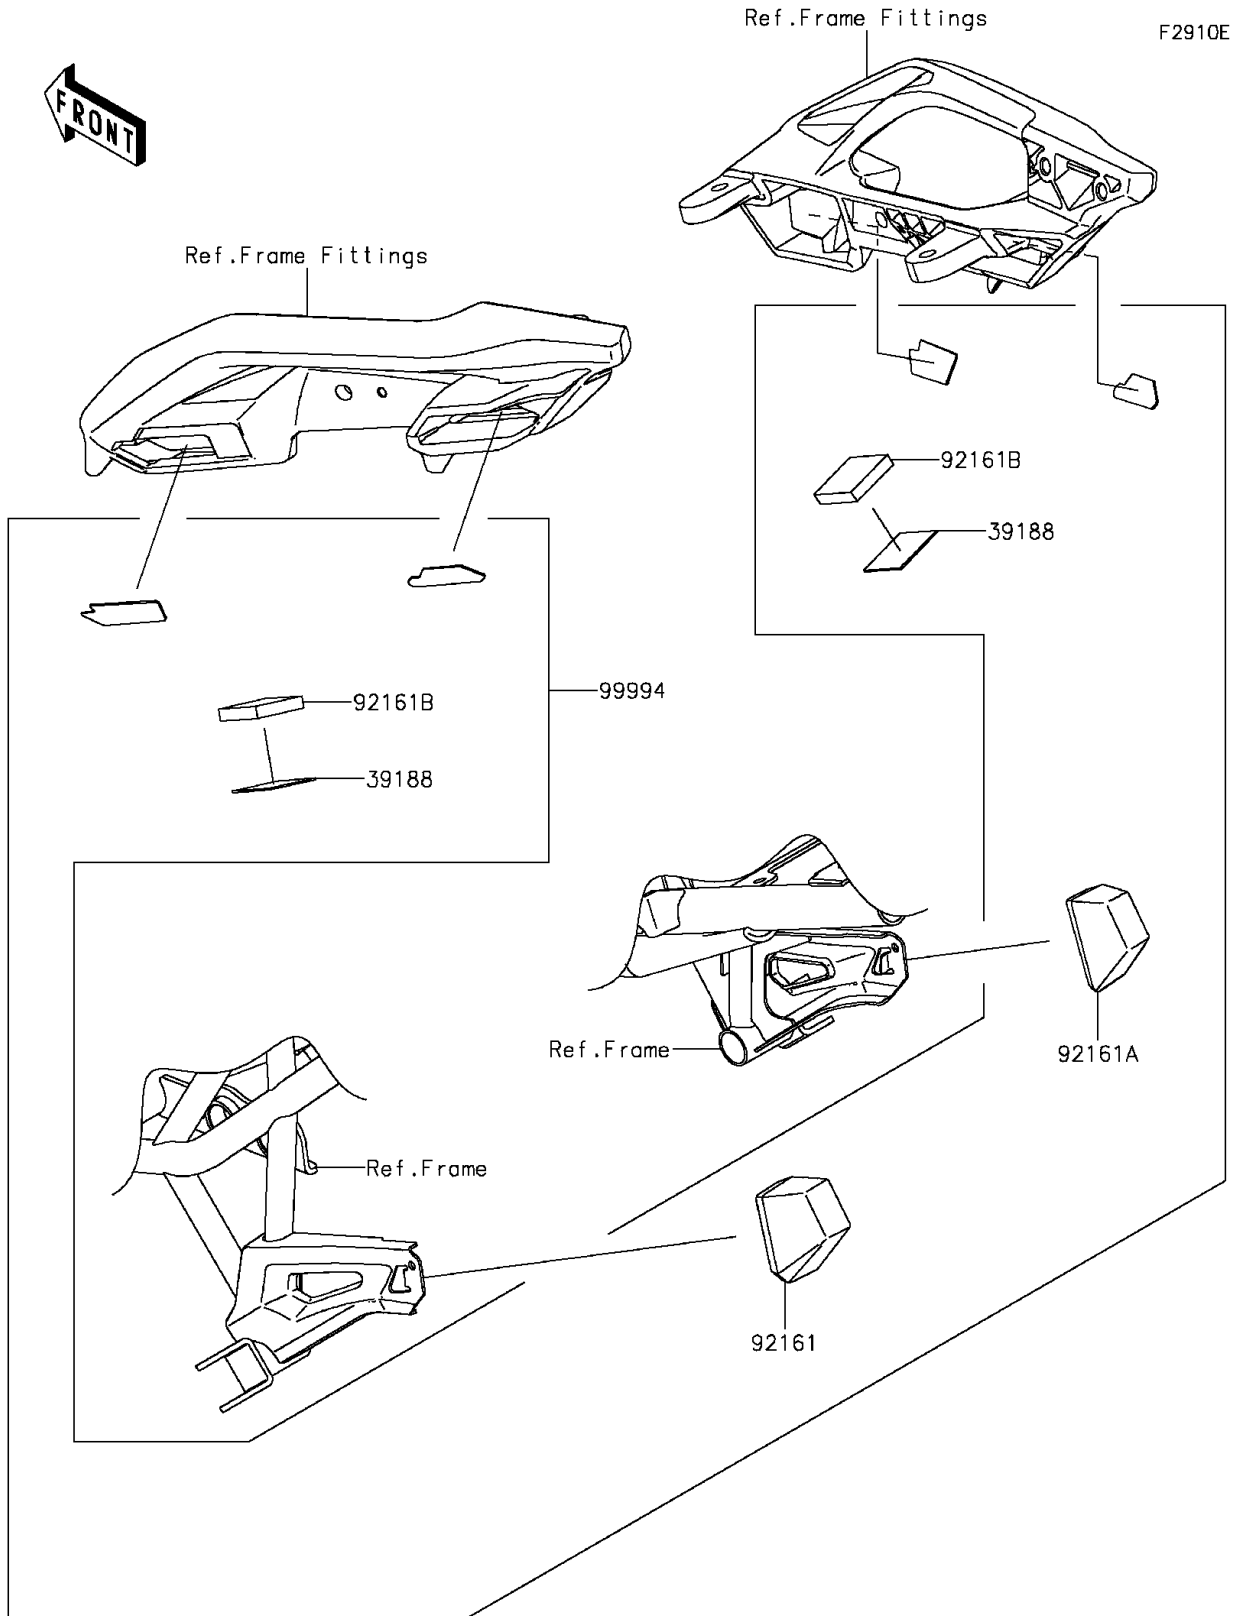

# 2015 VERSYS® 650 LT Supplement PARTS DIAGRAM

Bag Fitting Kit

## 2015 VERSYS® 650 LT Supplement PARTS LIST

### Bag Fitting Kit

ITEM NAME	PART NUMBER	QUANTITY
TAPE,34X34 (Ref # 39188)	39188-0561	2
DAMPER,PANNIER,LH (Ref # 92161)	92161-1550	1
DAMPER,PANNIER,RH (Ref # 92161A)	92161-1551	1
DAMPER,34X34X7 (Ref # 92161B)	92161-1795	2
KIT-ACCESSORY,BAG FITTING KIT (Ref # 99994)	99994-0537	1