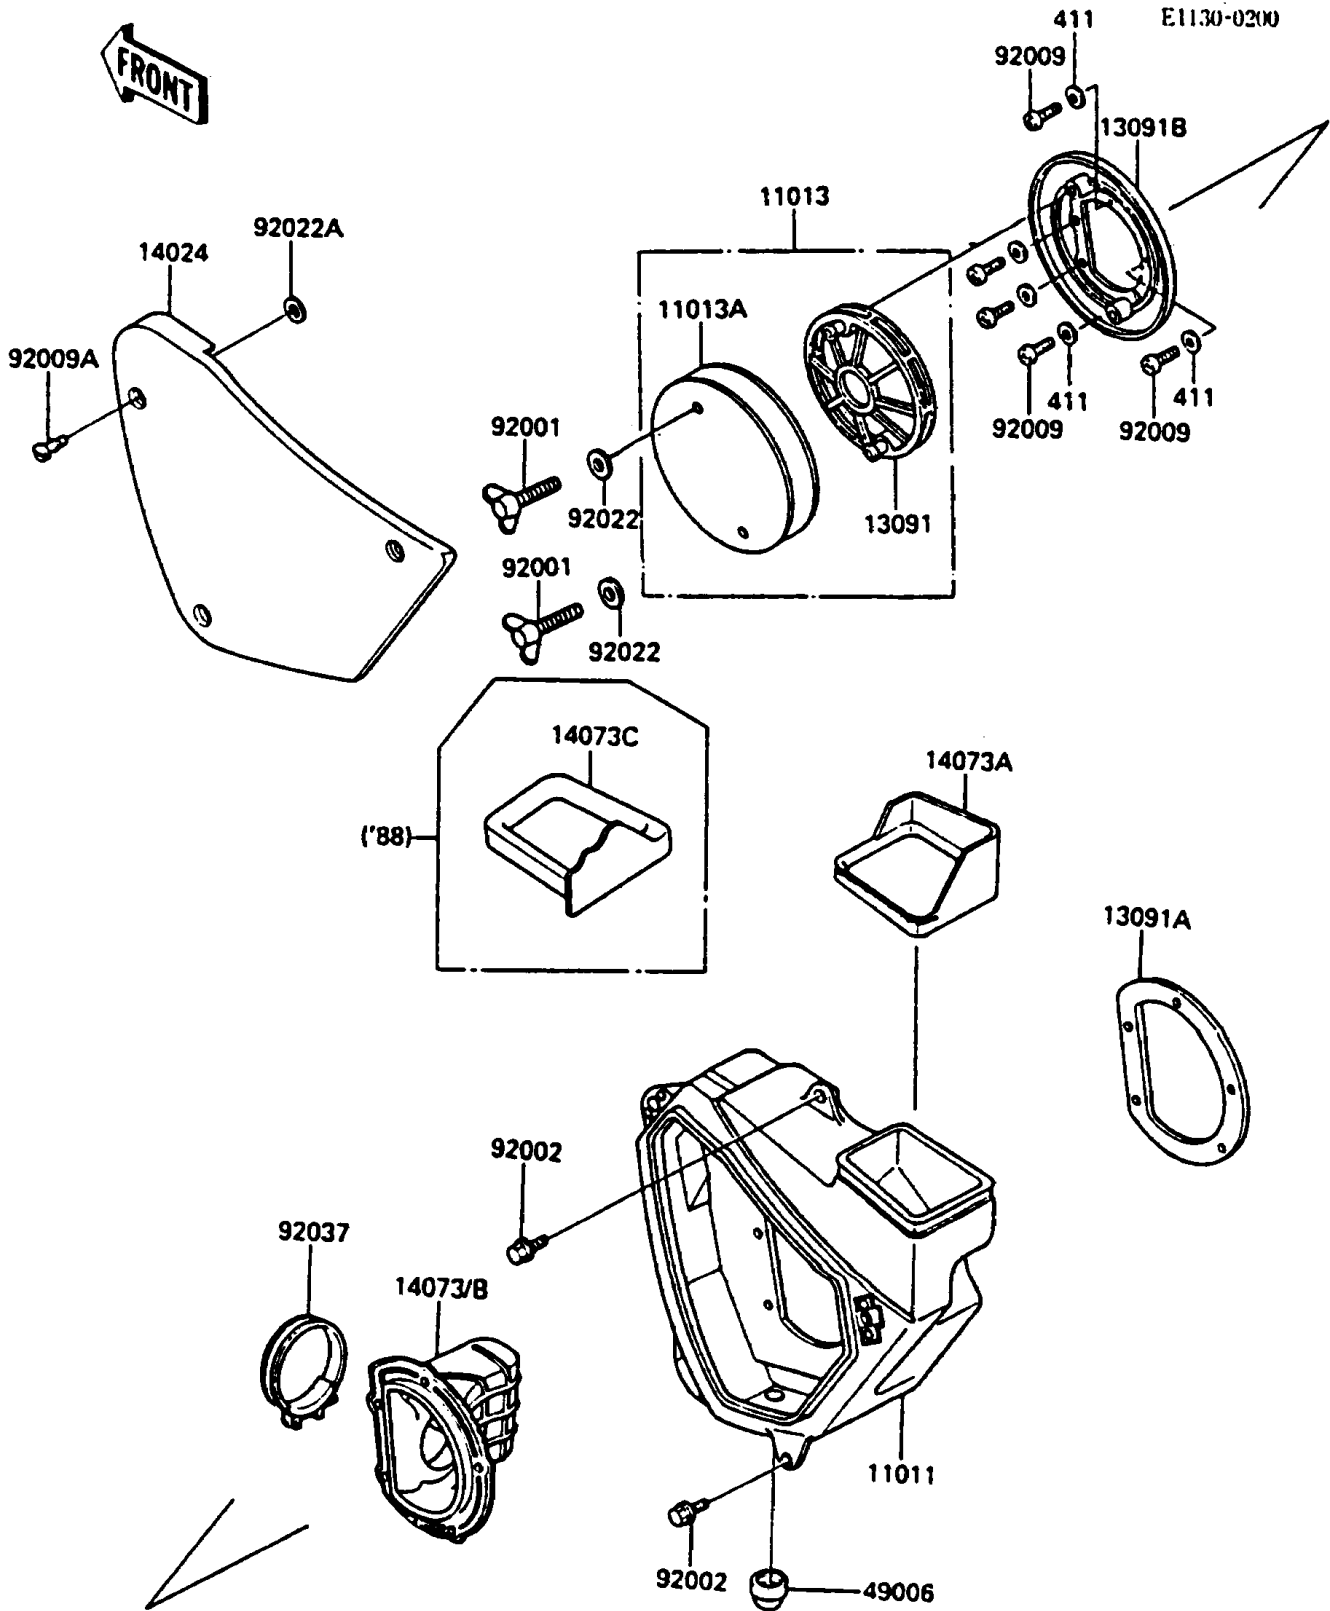

1986 KDX200 PARTS DIAGRAM

Air Cleaner

1986 KDX200 PARTS LIST

Air Cleaner

ITEM NAME	PART NUMBER	QUANTITY
CASE-AIR FILTER (Ref # 11011)	11011-1205	1
ELEMENT-AIR FILTER (Ref # 11013)	11013-1110	1
ELEMENT-AIR FILTER (Ref # 11013A)	11013-1111	1
HOLDER (Ref # 13091)	13091-1265	1
HOLDER,DUCT (Ref # 13091A)	13091-1266	1
HOLDER,ELEMENT (Ref # 13091B)	13091-1267	1
COVER,AIR FILTER (Ref # 14024)	14024-1620	1
DUCT,AIR FILTER (Ref # 14073)	14073-1233	1
DUCT,INTAKE (Ref # 14073A)	14073-1234	1
BOOT,AIR FILTER (Ref # 49006)	49006-1156	1
BOLT,WING,6X40 (Ref # 92001)	92001-1685	2
BOLT,6X16 (Ref # 92002)	92002-1461	2
SCREW,5X14 (Ref # 92009)	92009-1341	5
SCREW (Ref # 92009A)	92009-1407	3
WASHER,6.5X20X1.6 (Ref # 92022)	92022-125	2
WASHER (Ref # 92022A)	92022-1743	3
CLAMP,AIR FILTER (Ref # 92037)	92037-171	1
WASHER-PLAIN,5MM (Ref # 411)	411B0500	5