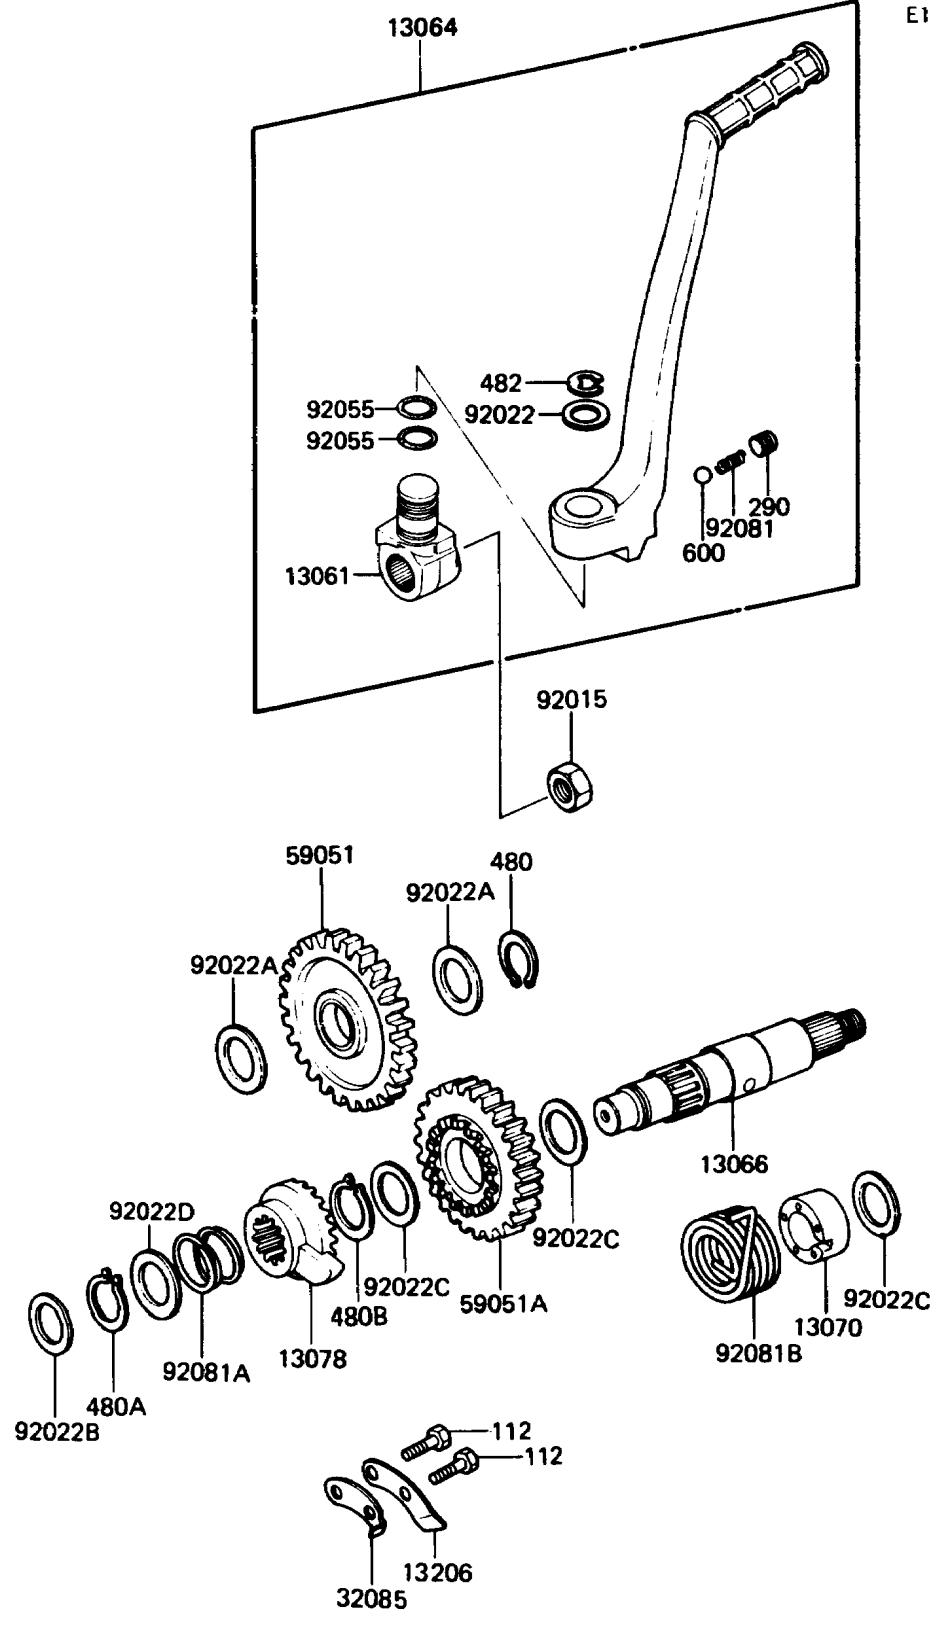

1986 KDX200 PARTS DIAGRAM

Kickstarter Mechanism

E1340-0038

1986 KDX200 PARTS LIST

Kickstarter Mechanism

ITEM NAME	PART NUMBER	QUANTITY
BOSS,KICK PEDAL (Ref # 13061)	13061-1190	1
LEVER-ASSY-KICK,PEDAL (Ref # 13064)	13064-1128	1
SHAFT-KICK (Ref # 13066)	13066-1063	1
GUIDE,KICK SPRING (Ref # 13070)	13070-1063	1
RATCHET (Ref # 13078)	13078-1007	1
GUIDE-KICK (Ref # 13206)	13206-1001	1
STOPPER,KICKSTARTER (Ref # 32085)	32085-1016	1
GEAR-SPUR,KICK,30T (Ref # 59051)	59051-1041	1
GEAR-SPUR,KICKSTATER,31T (Ref # 59051A)	59051-1152	1
NUT,12MM (Ref # 92015)	92015-1001	1
WASHER,15.2X20X1 (Ref # 92022)	92022-1019	1
WASHER,15.3X25X0.5 (Ref # 92022A)	92022-1045	2
WASHER,12.3X20X0.5 (Ref # 92022B)	92022-269	1
WASHER,18.3X22X0.5 (Ref # 92022C)	92022-271	3
WASHER,16.8X22X0.5 (Ref # 92022D)	92022-315	1
RING-O,10X1.5 (Ref # 92055)	92055-061	2
SPRING,KICK PEDAL (Ref # 92081)	92081-020	1
SPRING,RATCHET (Ref # 92081A)	92081-122	1
SPRING,KICKSTARTER (Ref # 92081B)	92081-1926	1
BOLT-UPSET (Ref # 112)	112G0618	2
SCREW-SET-SOCKET,8X8 (Ref # 290)	290Q0808	1
CIRCLIP-TYPE-C,15MM (Ref # 480)	480J1500	1
CIRCLIP-TYPE-C,16MM (Ref # 480A)	480J1600	1
CIRCLIP-TYPE-C,18MM (Ref # 480B)	480J1800	1
CIRCLIP-TYPE-E,10MM (Ref # 482)	482L0100	1
BALL-STEEL,1/4" (Ref # 600)	600A0800	1