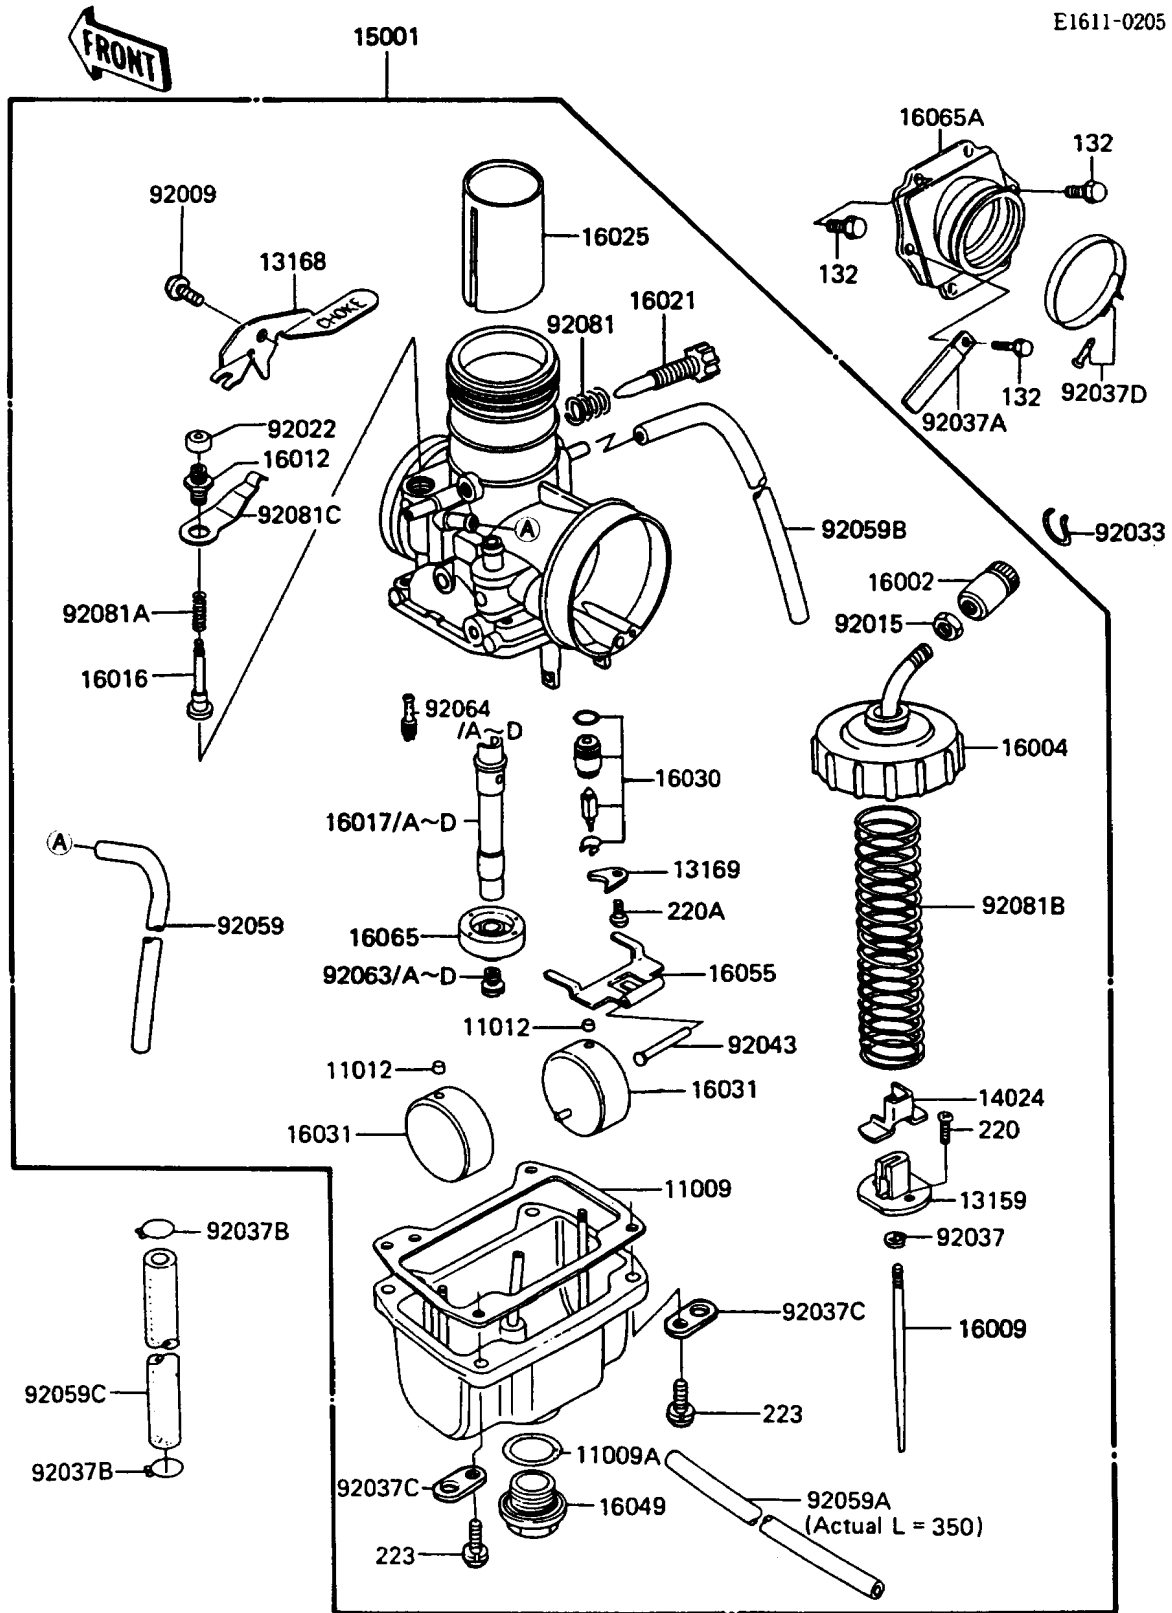

# 1986 KDX200 PARTS DIAGRAM

Carburetor

E1611-0205

## Carburetor

ITEM NAME	PART NUMBER	QUANTITY
GASKET,FLOAT CHAMBER (Ref # 11009)	11009-1275	1
GASKET,MAIN JET COVER (Ref # 11009A)	16038-009	1
CAP,FLOAT (Ref # 11012)	11012-1047	2
CONNECTOR (Ref # 13159)	13159-1004	1
LEVER,STARTER (Ref # 13168)	13168-1233	1
PLATE,LOCK (Ref # 13169)	13169-1190	1
COVER,THROTTLE VALVE (Ref # 14024)	14025-1113	1
CARBURETOR-ASSY (Ref # 15001)	15001-1202	1
ADJUSTER-CABLE (Ref # 16002)	16002-1006	1
CAP-CHAMBER,MIXING (Ref # 16004)	16004-1013	1
NEEDLE-JET,6FL52 (Ref # 16009)	16009-1226	1
CAP-STARTER PLUNGER (Ref # 16012)	16012-019	1
PLUNGER (Ref # 16016)	16016-011	1
JET-NEEDLE,R-2 (Ref # 16017)	16017-1307	1
JET-NEEDLE,Q-8 (Ref # 16017A)	16017-1308	1
JET-NEEDLE,R-0 (Ref # 16017B)	16017-1309	1
JET-NEEDLE,R-4 (Ref # 16017C)	16017-1310	1
JET-NEEDLE,R-6 (Ref # 16017D)	16017-1311	1
SCREW-THROTTLE STOP (Ref # 16021)	16021-1029	1
VALVE-THROTTLE,CA.3.0 (Ref # 16025)	16025-1114	1
VALVE-FLOAT,3.3 (Ref # 16030)	16030-1020	1
FLOAT (Ref # 16031)	16031-029	2
COVER-MAIN JET (Ref # 16049)	16049-006	1
ARM-FLOAT (Ref # 16055)	16055-009	1
HOLDER-CARBURETOR,NEEDLE JET (Ref # 16065)	16065-1045	1
HOLDER-CARBURETOR (Ref # 16065A)	16065-1138	1
SCREW (Ref # 92009)	92009-1412	1
NUT,CABLE ADJUST LOCK (Ref # 92015)	16003-004	1
CAP,RUBBER,STARTER PLUNGER (Ref # 92022)	16039-015	1