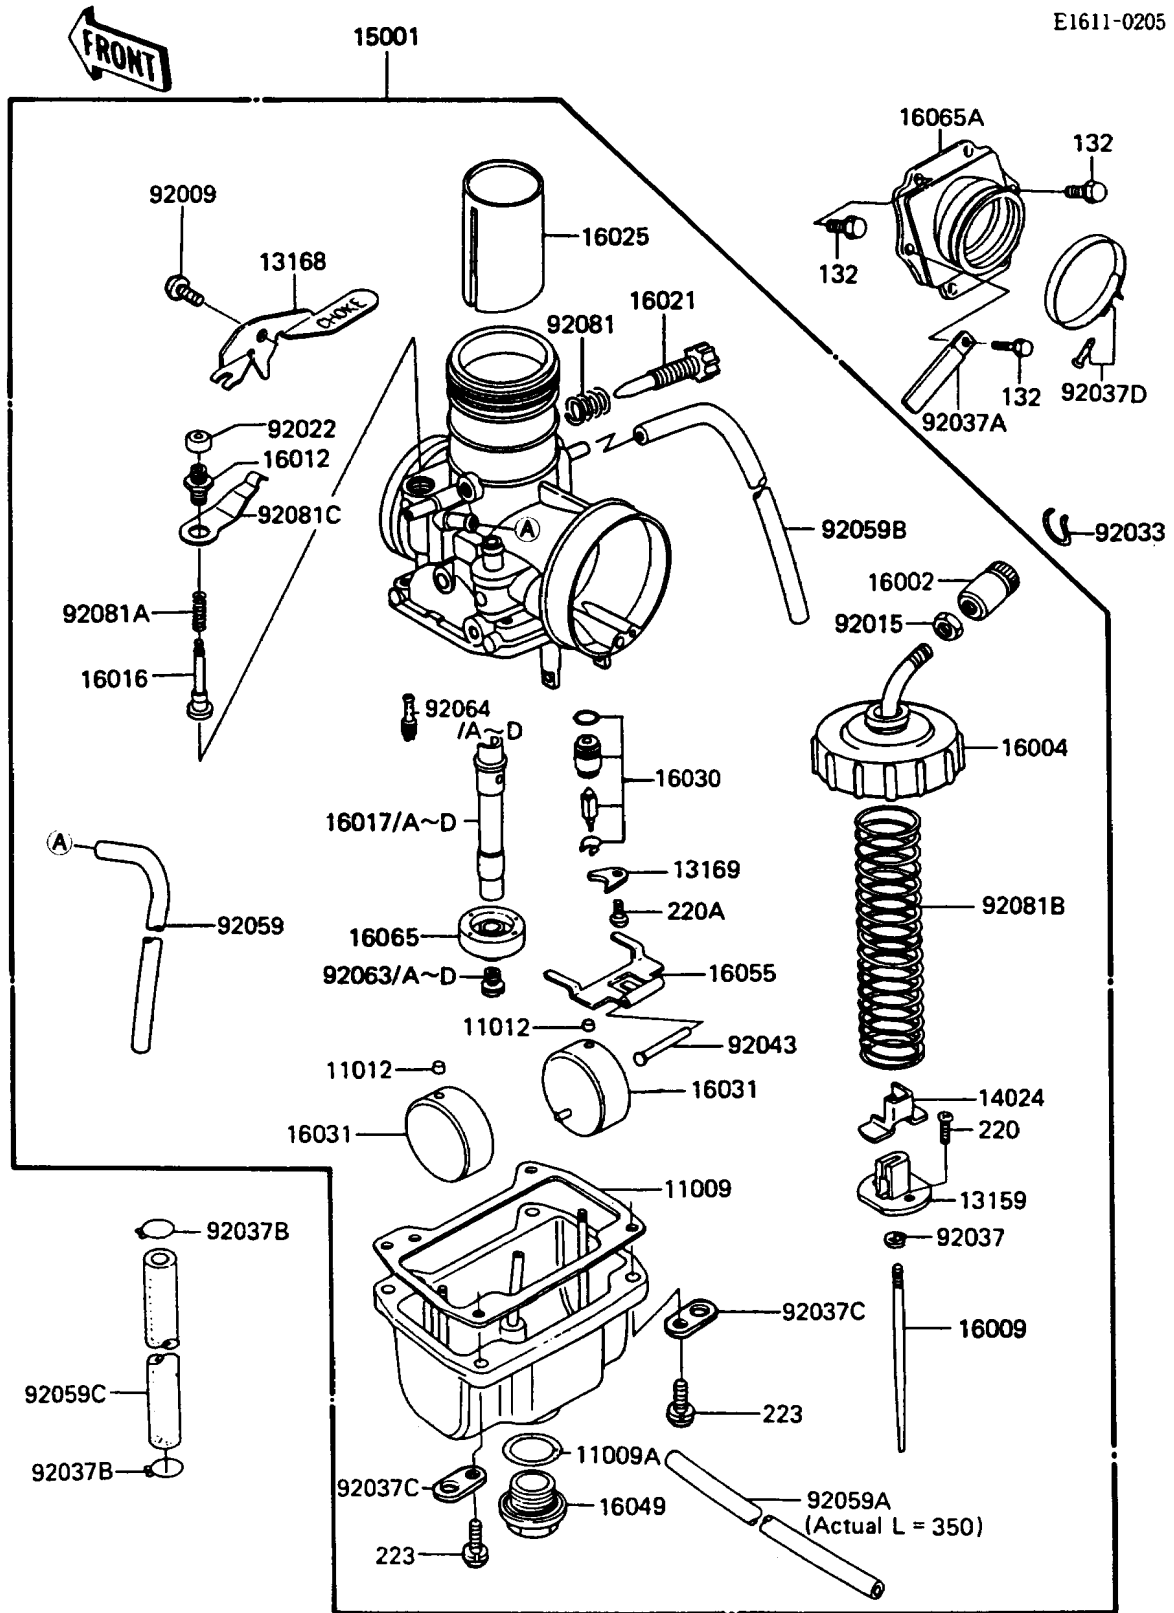

1987 KDX200 PARTS DIAGRAM

Carburetor