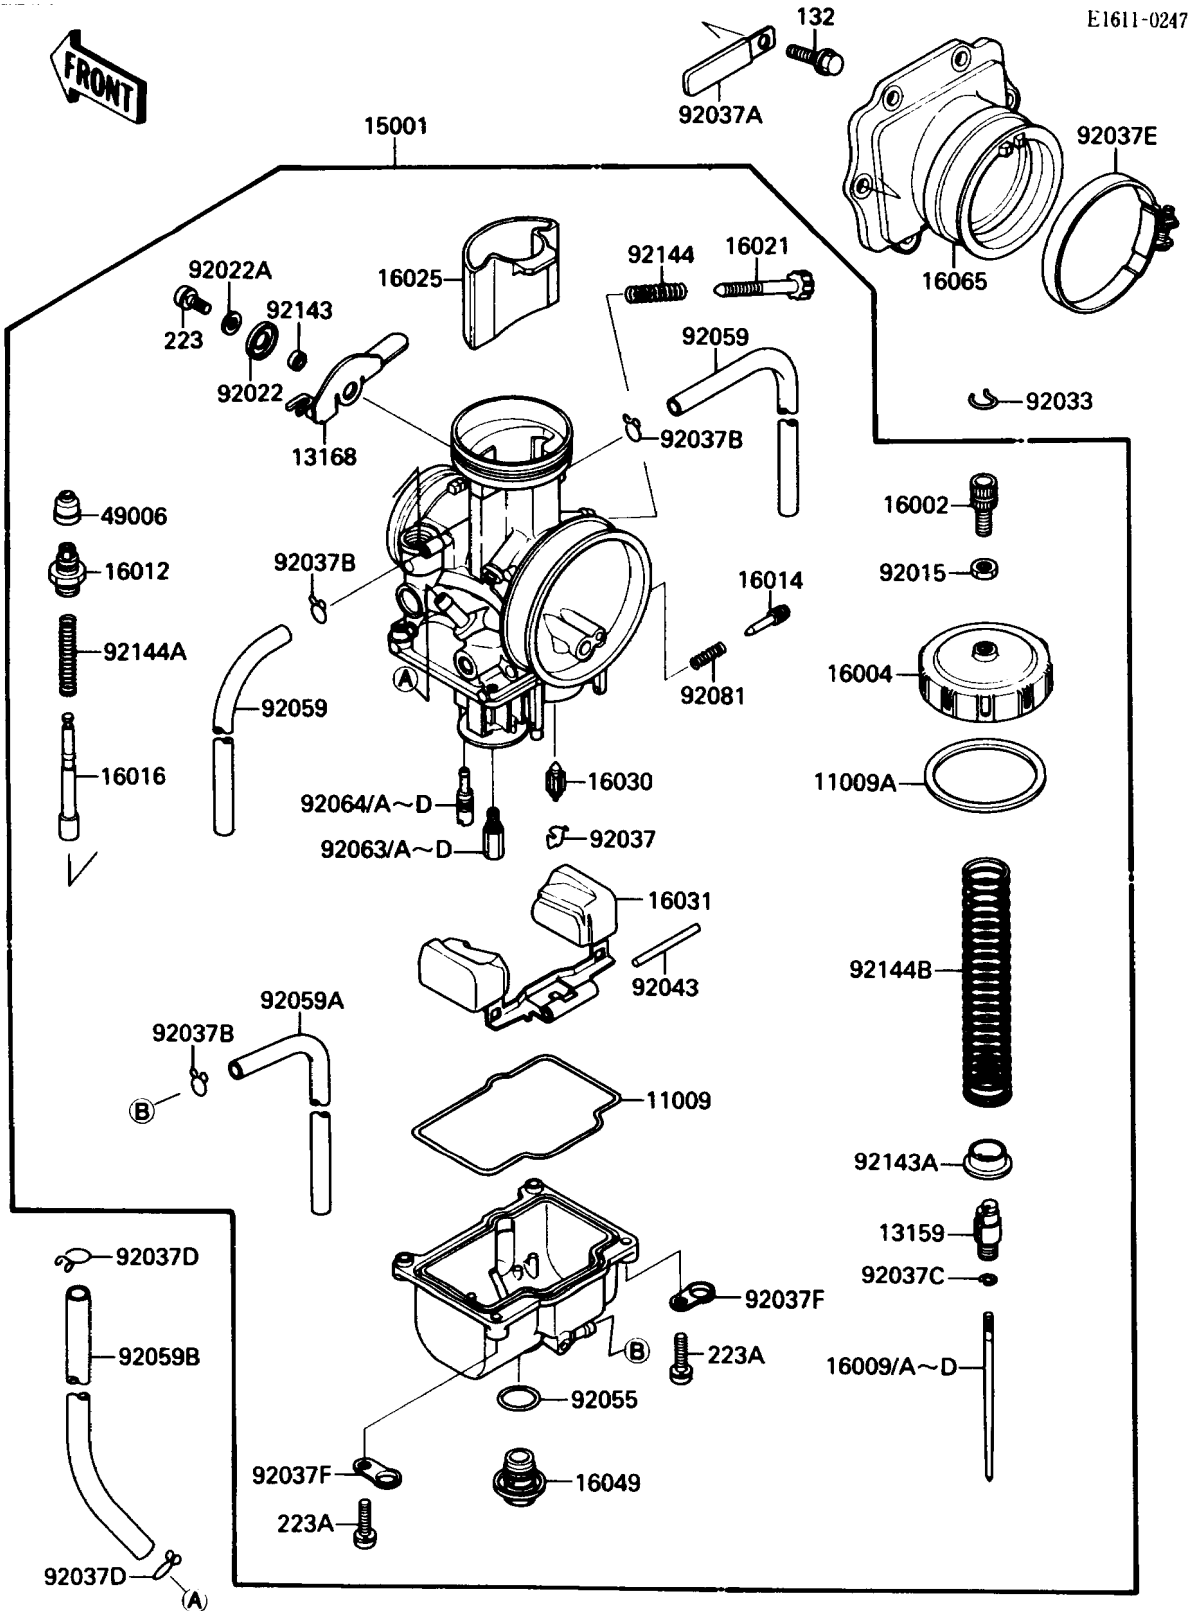

# 1988 KDX200 PARTS DIAGRAM

Carburetor

## Carburetor

ITEM NAME	PART NUMBER	QUANTITY
GASKET,FLOAT CHAMBER (Ref # 11009)	11009-1716	1
GASKET,CHAMBER CAP (Ref # 11009A)	11009-1717	1
CONNECTOR,THROTTLE CABLE (Ref # 13159)	13159-1060	1
LEVER,STARTER (Ref # 13168)	13168-1388	1
CARBURETOR-ASSY (Ref # 15001)	15001-1404	1
ADJUSTER-CABLE (Ref # 16002)	16002-1056	1
CAP-CHAMBER,MIXING (Ref # 16004)	16004-1061	1
NEEDLE-JET,R1366E (Ref # 16009)	16009-1383	1
NEEDLE-JET,R1367E (Ref # 16009A)	16009-1384	1
NEEDLE-JET,R1368E (Ref # 16009B)	16009-1385	1
NEEDLE-JET,R1369E (Ref # 16009C)	16009-1386	1
NEEDLE-JET,R1370E (Ref # 16009D)	16009-1387	1
CAP-STARTER PLUNGER (Ref # 16012)	16012-1061	1
SCREW-PILOT AIR (Ref # 16014)	16014-1059	1
PLUNGER,STARTER (Ref # 16016)	16016-1072	1
SCREW-THROTTLE STOP (Ref # 16021)	16021-1124	1
VALVE-THROTTLE,CA6 (Ref # 16025)	16025-1148	1
VALVE-FLOAT (Ref # 16030)	16030-1057	1
FLOAT (Ref # 16031)	16031-1067	1
COVER-MAIN JET (Ref # 16049)	16049-1051	1
HOLDER-CARBURETOR (Ref # 16065)	16065-1161	1
BOOT,STARTER PLUNGER (Ref # 49006)	49006-1233	1
NUT,CABLE ADJUST LOCK (Ref # 92015)	92015-1574	1
WASHER,8X16X1.1 (Ref # 92022)	92022-1709	1
WASHER,4.2X12X1.0 (Ref # 92022A)	92022-1933	1
RING-SNAP (Ref # 92033)	92036-018	1
CLAMP,FLOAT VALVE (Ref # 92037)	16044-007	1
CLAMP,WIRING HARNESS (Ref # 92037A)	92037-1069	1
CLAMP,TUBE (Ref # 92037B)	92037-1396	3