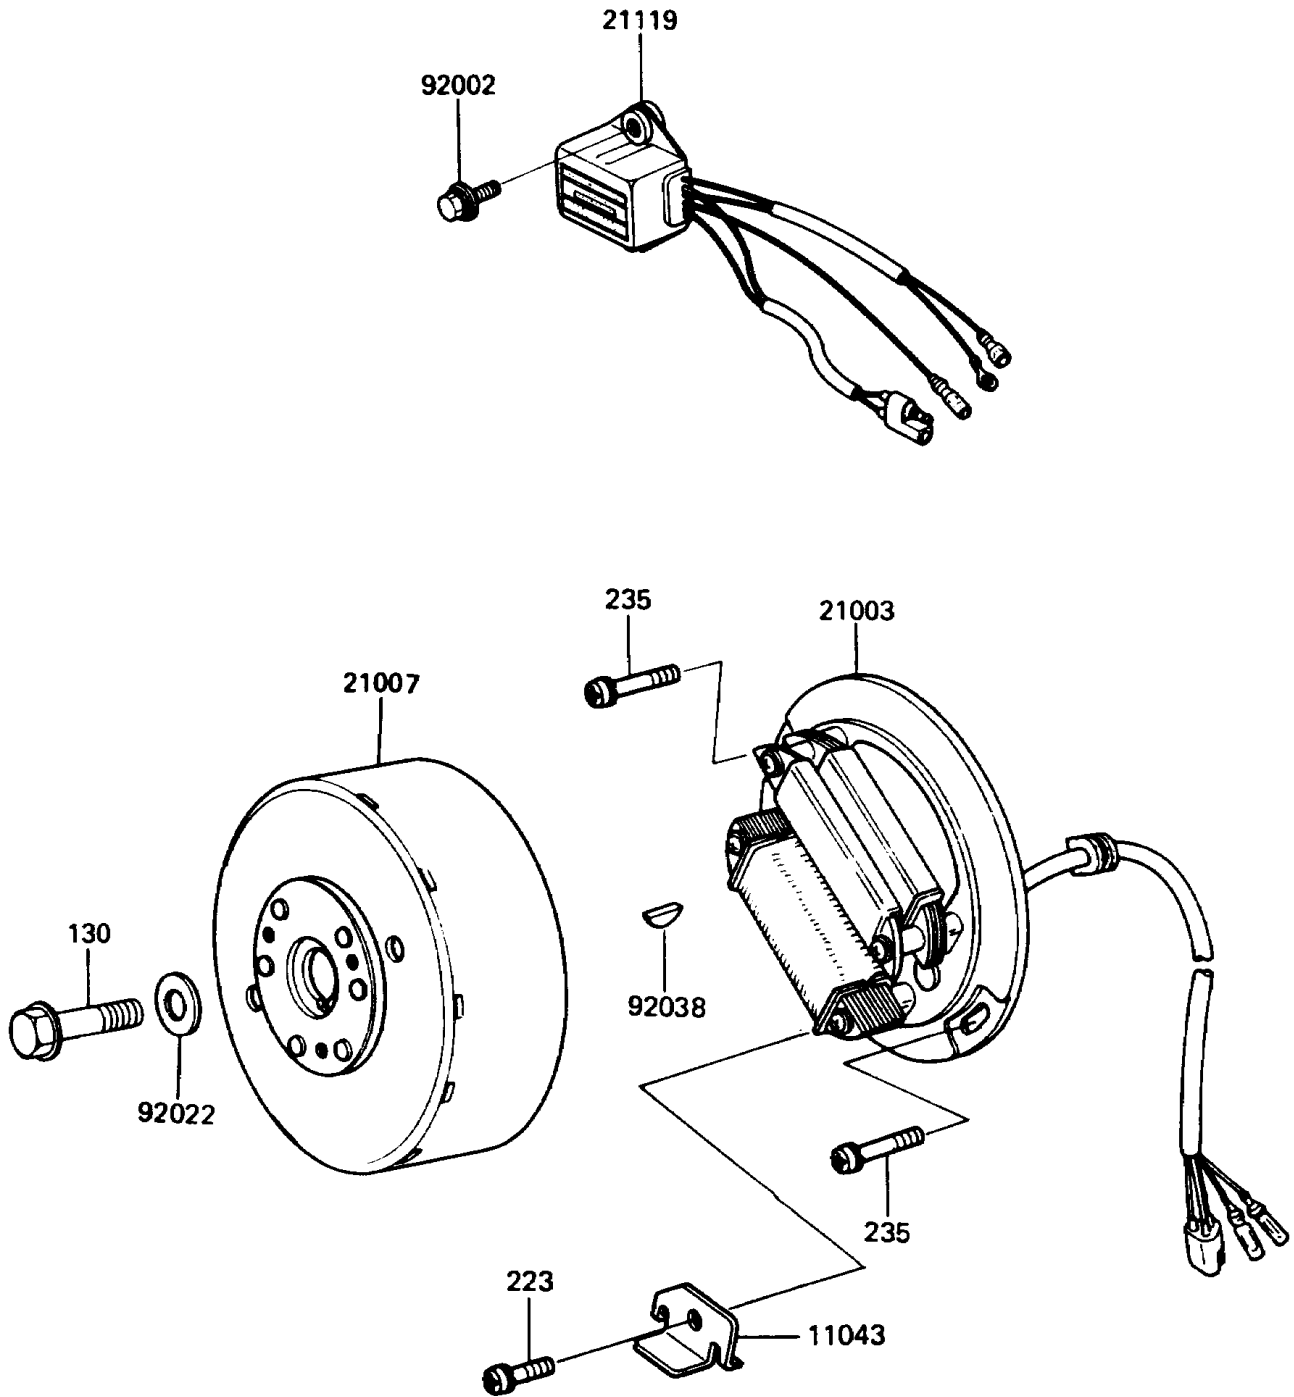

# 1986 KDX200 PARTS DIAGRAM

Generator

E1810 0115

# 1986 KDX200 PARTS LIST

## Generator

ITEM NAME	PART NUMBER	QUANTITY
BRACKET,STATOR (Ref # 11043)	11043-1496	1
STATOR (Ref # 21003)	21003-1178	1
ROTOR (Ref # 21007)	21007-1145	1
IGNITER (Ref # 21119)	21119-1199	1
BOLT,6X16 (Ref # 92002)	92002-1461	2
WASHER,8.5X22X3.2 (Ref # 92022)	92022-276	1
KEY,WOODRUFF (Ref # 92038)	92038-001	1
BOLT-FLANGED (Ref # 130)	130P0835	1
SCREW-PAN-WS-CROS (Ref # 223)	223B0406	1
SCREW-PAN-WP-CROS (Ref # 235)	235B0616	2