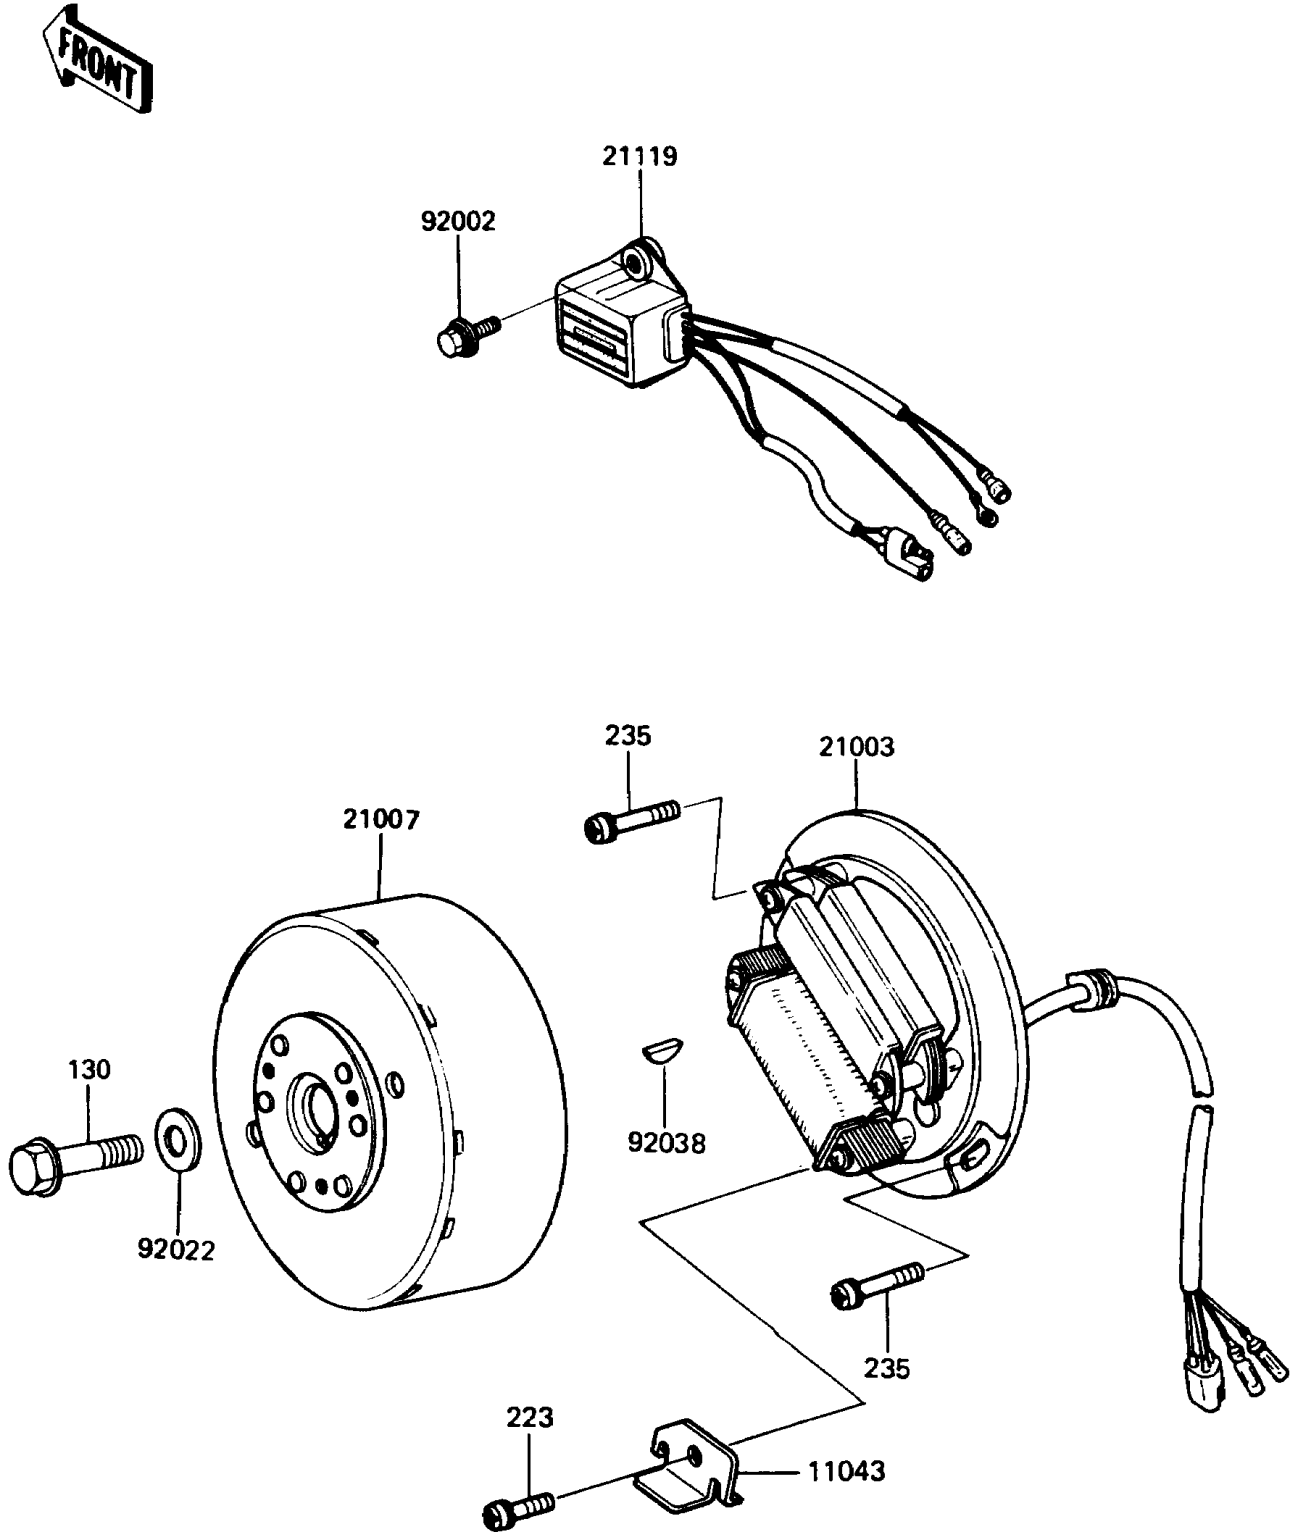

1988 KDX200 PARTS DIAGRAM

Generator

E1810 0115

1988 KDX200 PARTS LIST

Generator

ITEM NAME	PART NUMBER	QUANTITY
BRACKET,STATOR (Ref # 11043)	11043-1496	1
STATOR (Ref # 21003)	21003-1178	1
ROTOR (Ref # 21007)	21007-1145	1
IGNITER (Ref # 21119)	21119-1199	1
BOLT,6X16 (Ref # 92002)	92002-1461	2
WASHER,8.5X22X3.2 (Ref # 92022)	92022-276	1
KEY,WOODRUFF (Ref # 92038)	92038-001	1
BOLT-FLANGED (Ref # 130)	130P0835	1
SCREW-PAN-WS-CROS (Ref # 223)	223B0406	1
SCREW-PAN-WP-CROS (Ref # 235)	235B0616	2