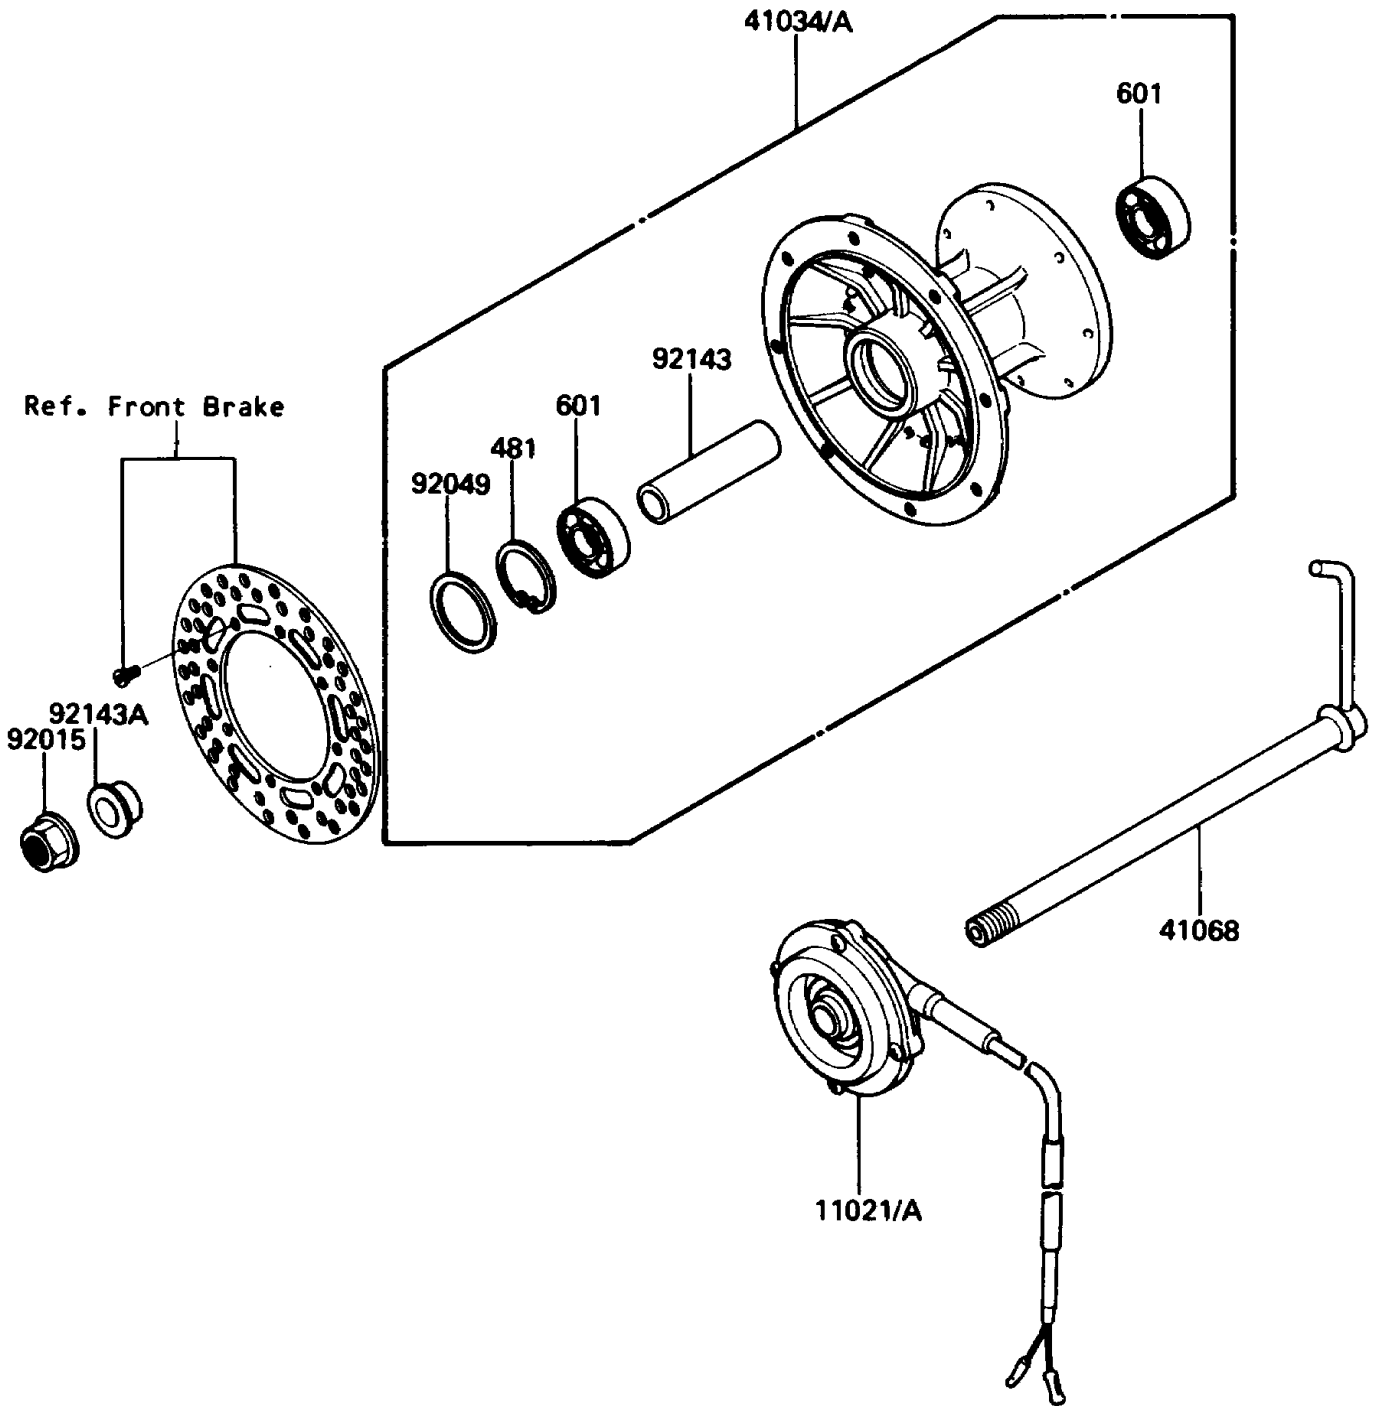

# 1986 KDX200 PARTS DIAGRAM

Front Hub

F2230-0135

# 1986 KDX200 PARTS LIST

## Front Hub

ITEM NAME	PART NUMBER	QUANTITY
CASE-ASSY,DISTANCE SENSOR (Ref # 11021)	11021-1017	1
DRUM-ASSY,FRONT BRAKE (Ref # 41034)	41034-1141	1
AXLE,FR (Ref # 41068)	41068-1210	1
NUT,FLANGED,14MM (Ref # 92015)	92015-1032	1
SEAL-OIL,MH20354.5 (Ref # 92049)	92049-1176	1
COLLAR,15.2X22.2X75 (Ref # 92143)	92027-1958	1
COLLAR,L=12 (Ref # 92143A)	92027-1959	1
CIRCLIP-TYPE-C,35MM (Ref # 481)	481J3500	1
BEARING-BALL,#6202UC3 (Ref # 601)	601B6202U	2