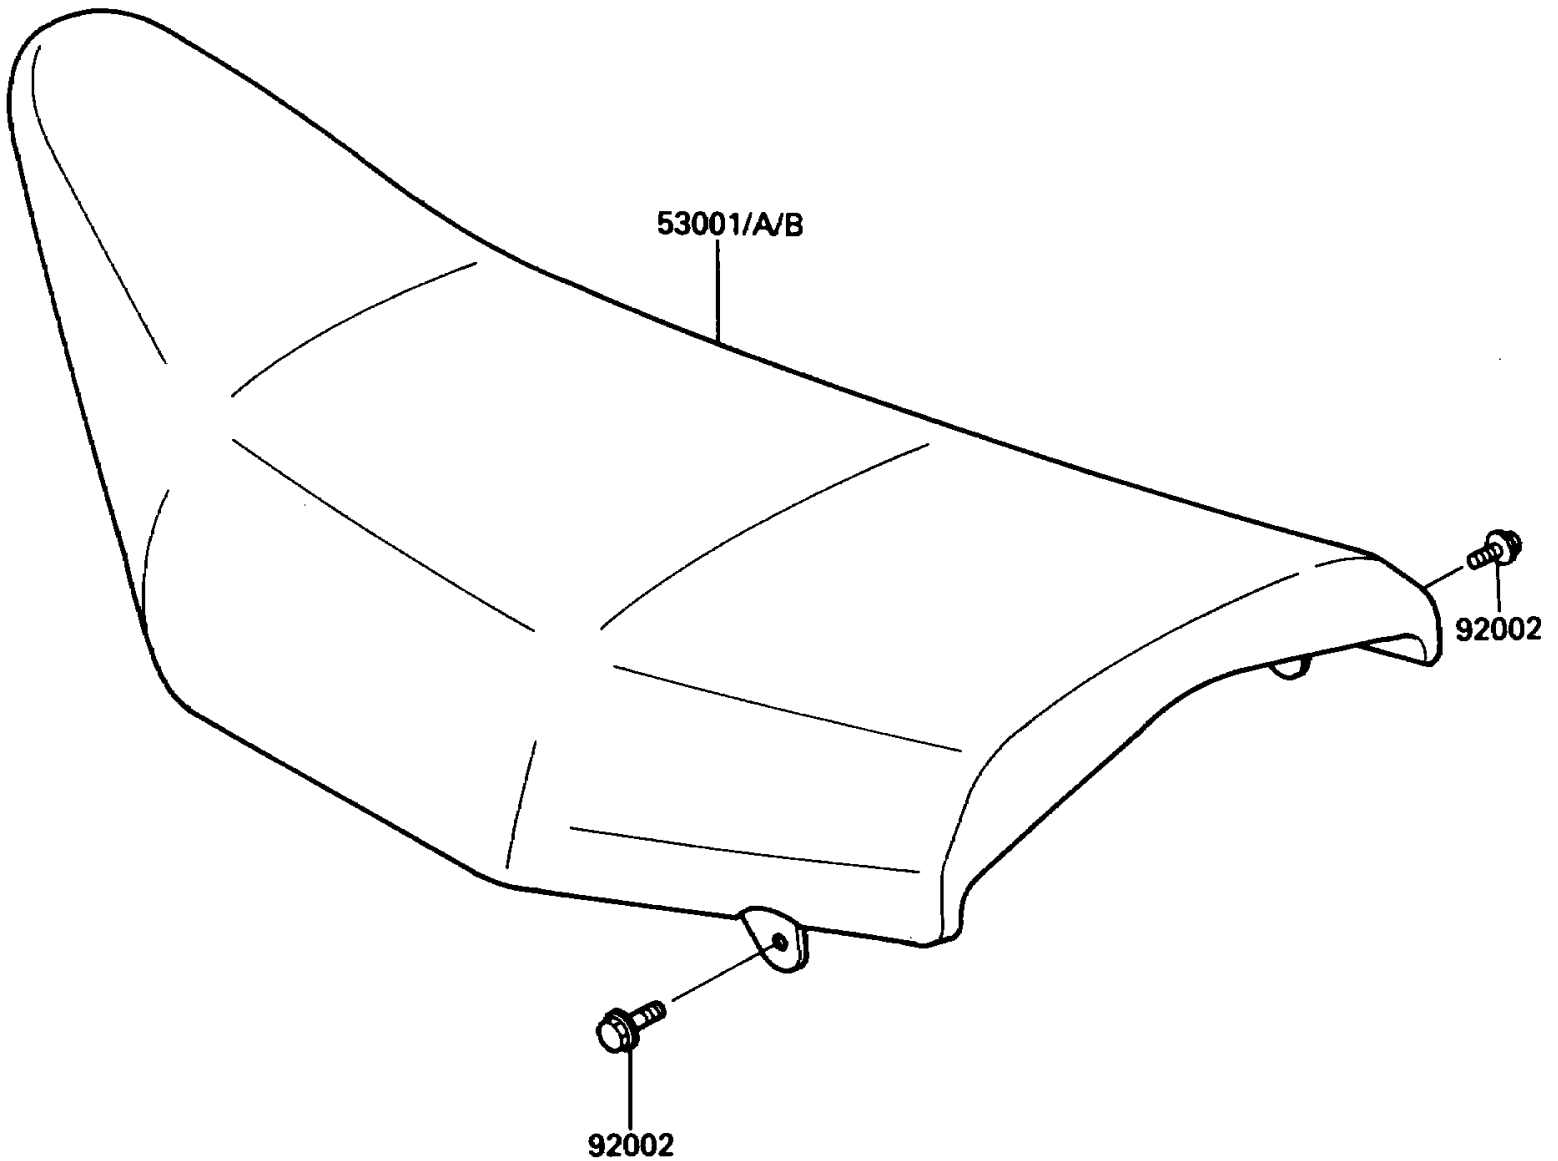

# 1986 KDX200 PARTS DIAGRAM

Seat

F2510-0329

# 1986 KDX200 PARTS LIST

## Seat

ITEM NAME	PART NUMBER	QUANTITY
SEAT-ASSY (Ref # 53001)	53001-1437	1
BOLT,6X16 (Ref # 92002)	92002-1461	2