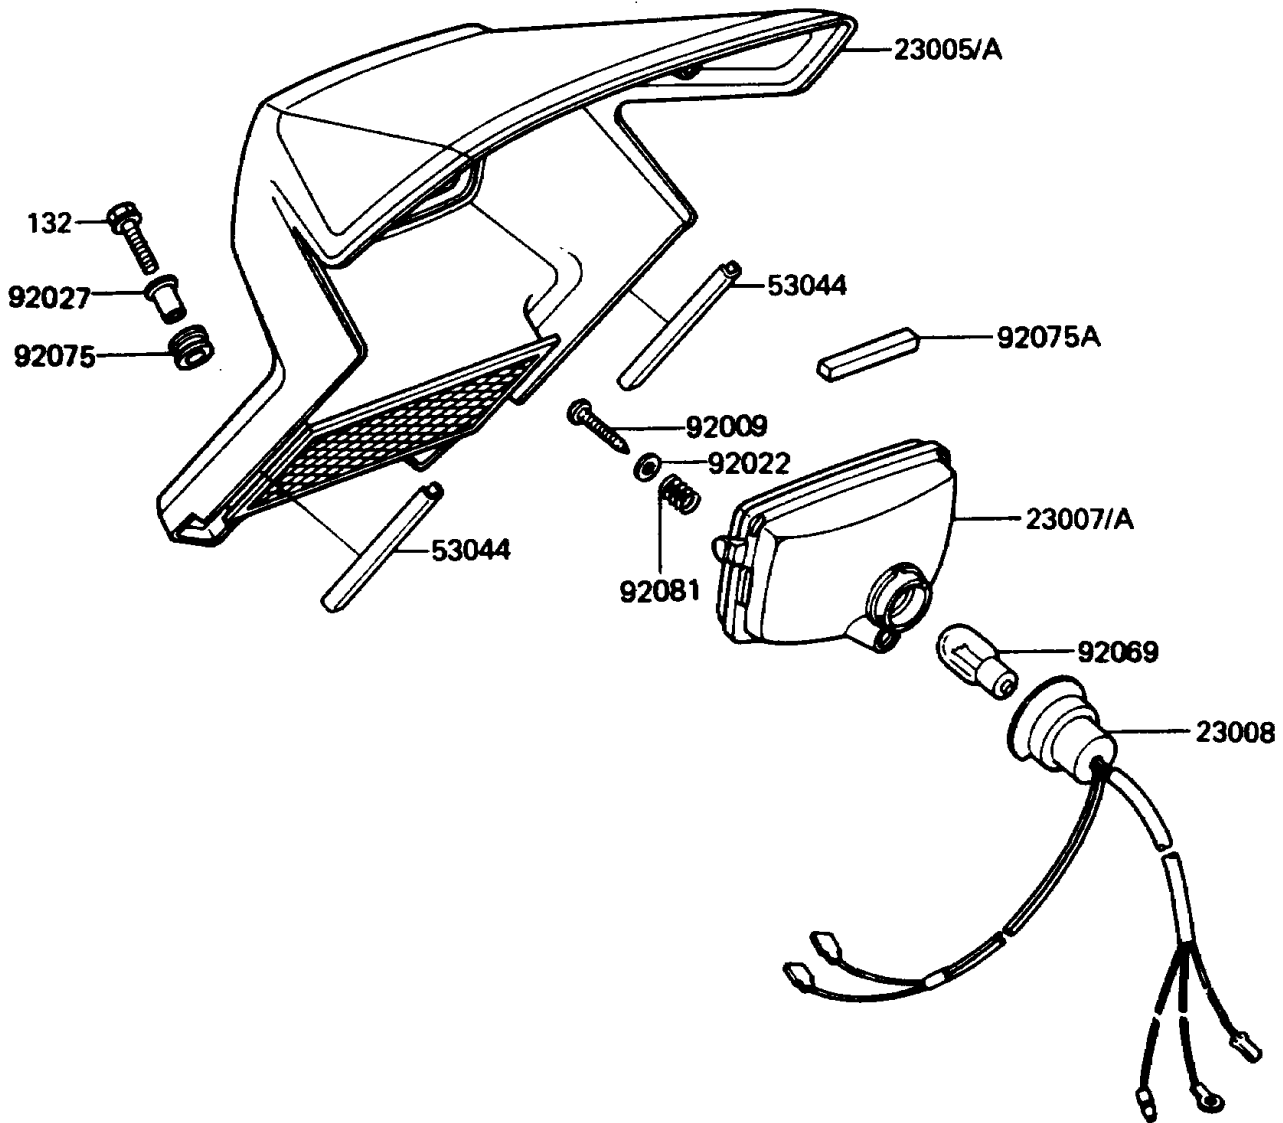

# 1986 KDX200 PARTS DIAGRAM

Headlight(s)

F2710-0168

## 1986 KDX200 PARTS LIST

### Headlight(s)

ITEM NAME	PART NUMBER	QUANTITY
BODY-COMP-HEAD LAMP,L.GREEN (Ref # 23005)	23005-1057-AC	1
LENS-COMP (Ref # 23007)	23007-1107	1
SOCKET-ASSY,HEAD LAMP (Ref # 23008)	23008-1249	1
SCREW,TAPPING,4X30 (Ref # 92009)	92009-1139	1
WASHER,FOCUS ADJUSTING (Ref # 92022)	23021-008	1
COLLAR,L=9.6 (Ref # 92027)	92027-1045	2
BULB,6V 25/25W (Ref # 92069)	92069-031	1
DAMPER (Ref # 92075)	92075-1028	2
DAMPER,HEAD LAMP (Ref # 92075A)	92075-1430	1
SPRING,FOUCUS ADJUSTING (Ref # 92081)	92081-1519	1
BOLT-FLANGED-SMALL (Ref # 132)	132G0620	2