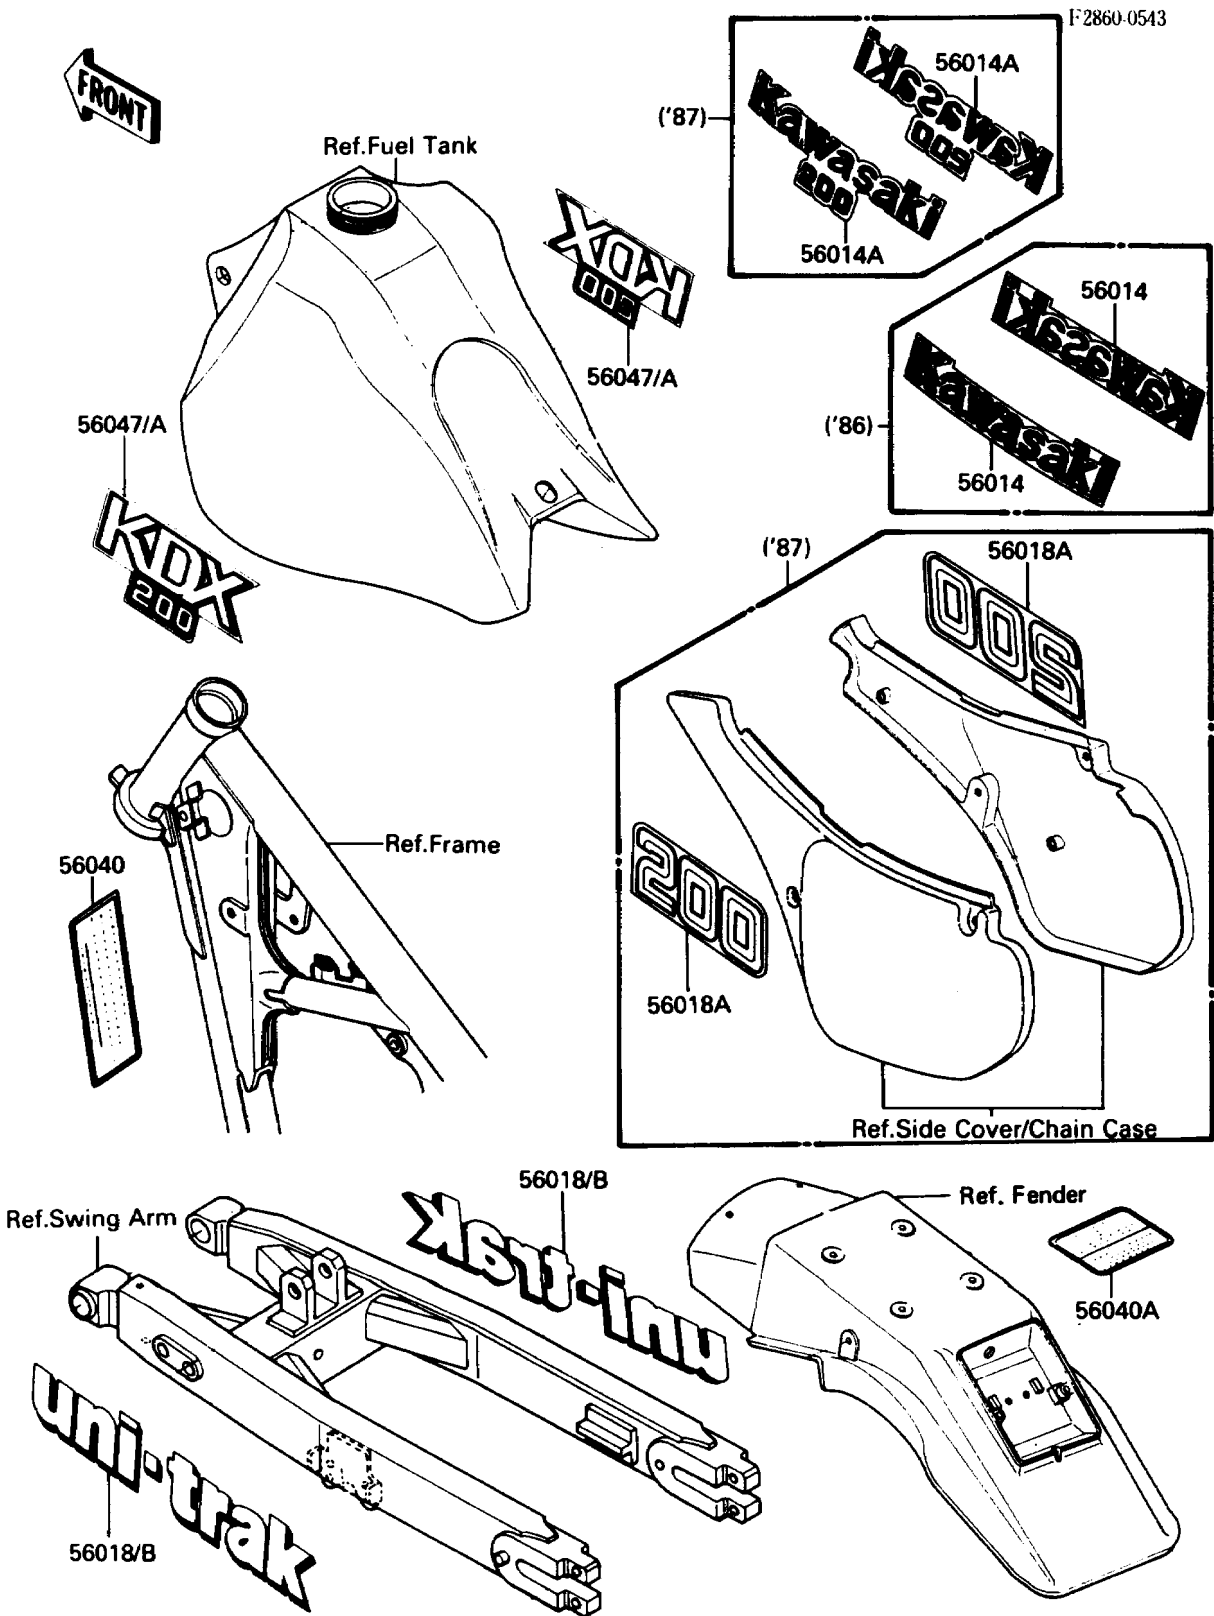

1988 KDX200 PARTS DIAGRAM

Labels

1988 KDX200 PARTS LIST

Labels

ITEM NAME	PART NUMBER	QUANTITY
MARK,SWING ARM,UNI-TRAK (Ref # 56018B)	56018-1910	4
LABEL-WARNING,OFF-ROAD VEHICLE (Ref # 56040)	56040-1018	1
LABEL-WARNING,GASOLINE/OIL (Ref # 56040A)	56040-1129	1
PATTERN,FUEL TANK,FOR GREEN (Ref # 56047)	56047-1670	2
PATTERN,FUEL TANK,FOR WHITE (Ref # 56047A)	56047-1769	2