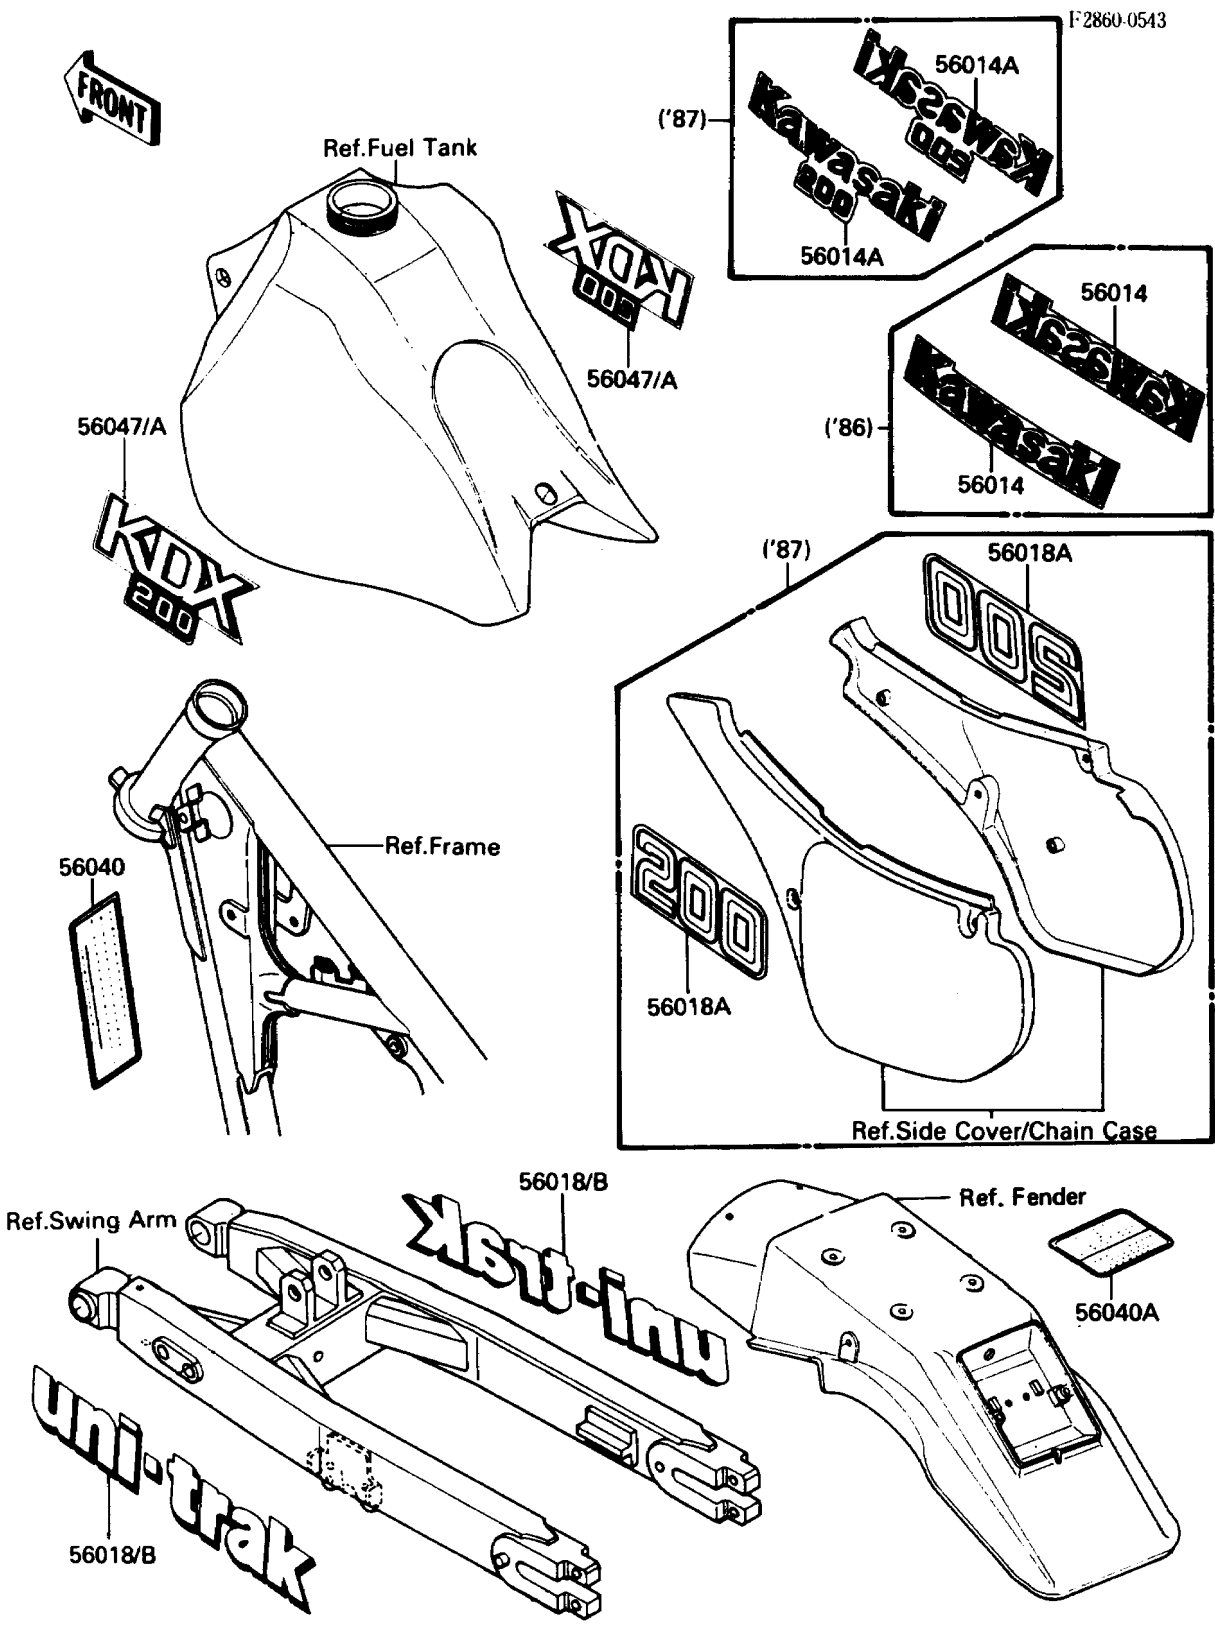

# 1988 KDX200 PARTS DIAGRAM

Labels

# 1988 KDX200 PARTS LIST

## Labels

ITEM NAME	PART NUMBER	QUANTITY
MARK,SWING ARM,UNI-TRAK (Ref # 56018B)	56018-1910	4
LABEL-WARNING,OFF-ROAD VEHICLE (Ref # 56040)	56040-1018	1
LABEL-WARNING,GASOLINE/OIL (Ref # 56040A)	56040-1129	1
PATTERN,FUEL TANK,FOR GREEN (Ref # 56047)	56047-1670	2
PATTERN,FUEL TANK,FOR WHITE (Ref # 56047A)	56047-1769	2