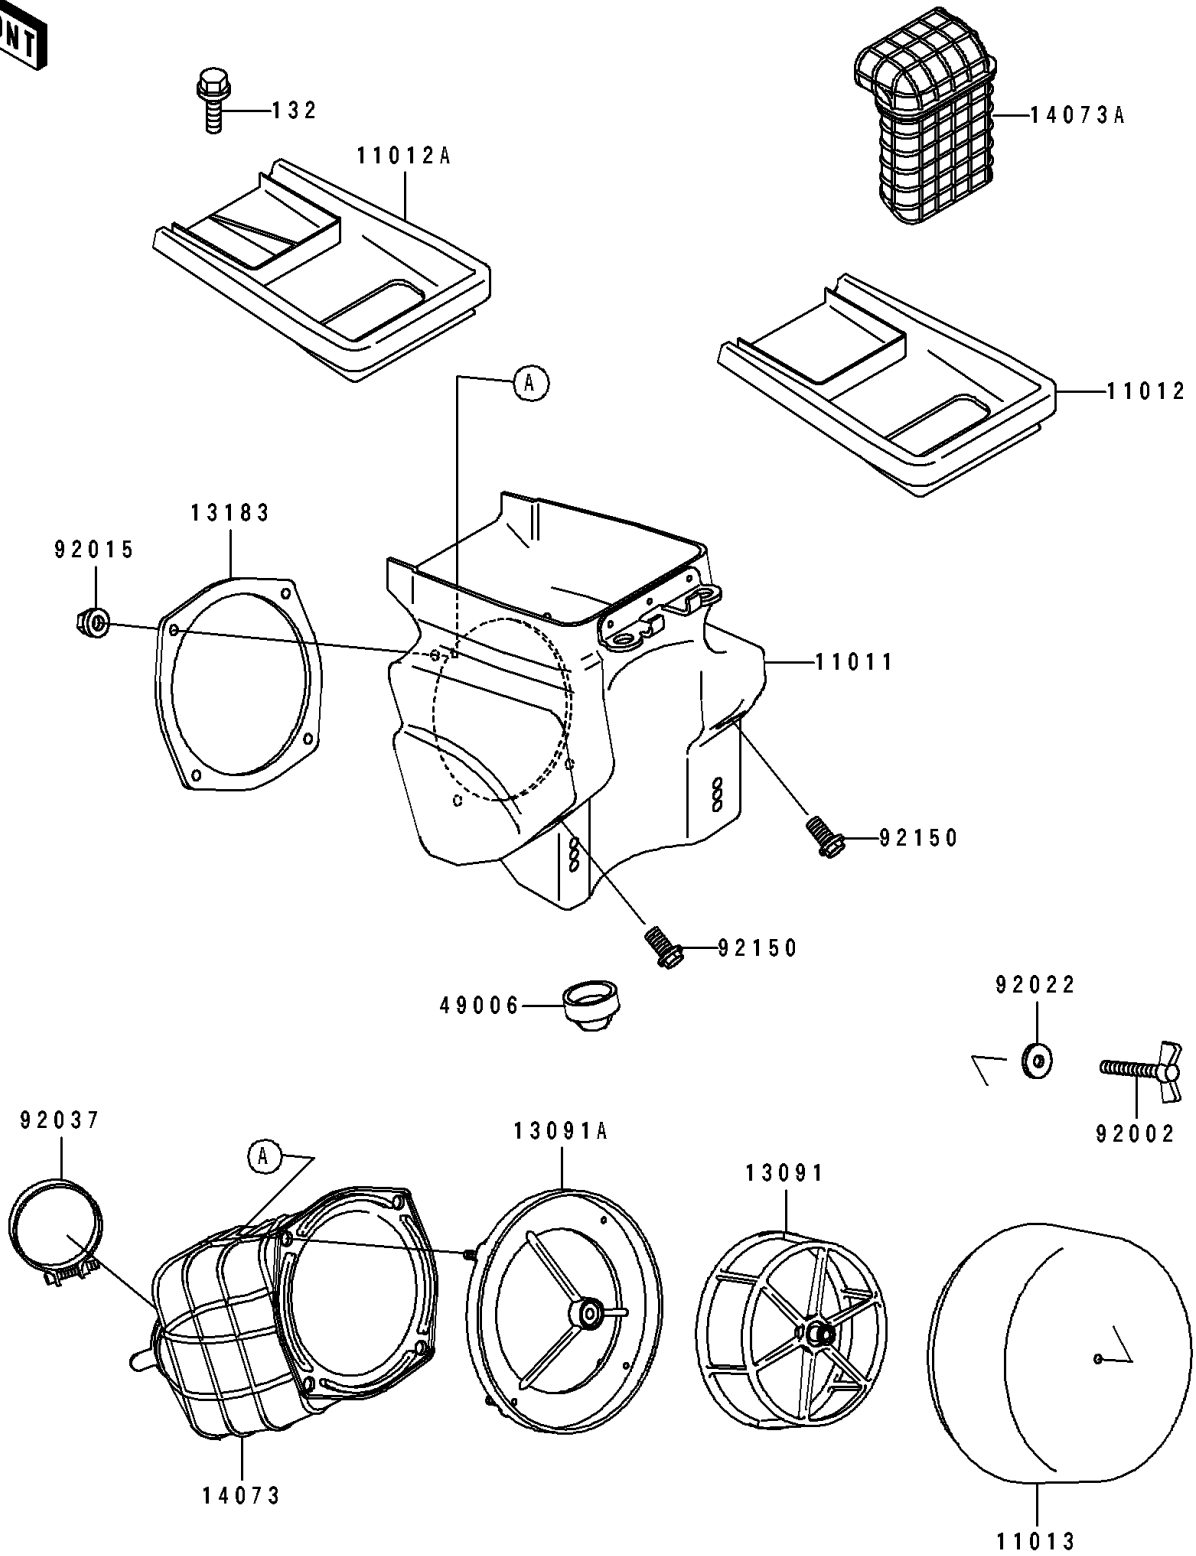

1989 KDX200 PARTS DIAGRAM

Air Filter

E1130

1989 KDX200 PARTS LIST

Air Filter

ITEM NAME	PART NUMBER	QUANTITY
CASE-AIR FILTER (Ref # 11011)	11011-1297	1
CAP,AIR FILTER (Ref # 11012)	11012-1678	1
ELEMENT-AIR FILTER (Ref # 11013)	11013-1196	1
HOLDER,ELEMENT (Ref # 13091)	13091-1454	1
HOLDER (Ref # 13091A)	13091-1594	1
PLATE,DUCT FITTING (Ref # 13183)	13183-1046	1
DUCT,AIR FILTER (Ref # 14073)	14073-1362	1
DUCT,AIR INLET (Ref # 14073A)	14073-1363	1
BOOT (Ref # 49006)	49006-1248	1
BOLT,WING (Ref # 92002)	92002-1719	1
NUT,FLANGED,5MM (Ref # 92015)	92015-1259	4
WASHER,6.5X20X1.6 (Ref # 92022)	92022-125	1
CLAMP,AIR FILTER (Ref # 92037)	92037-171	1
BOLT,FLANGED,6X16 (Ref # 92150)	92150-1506	2