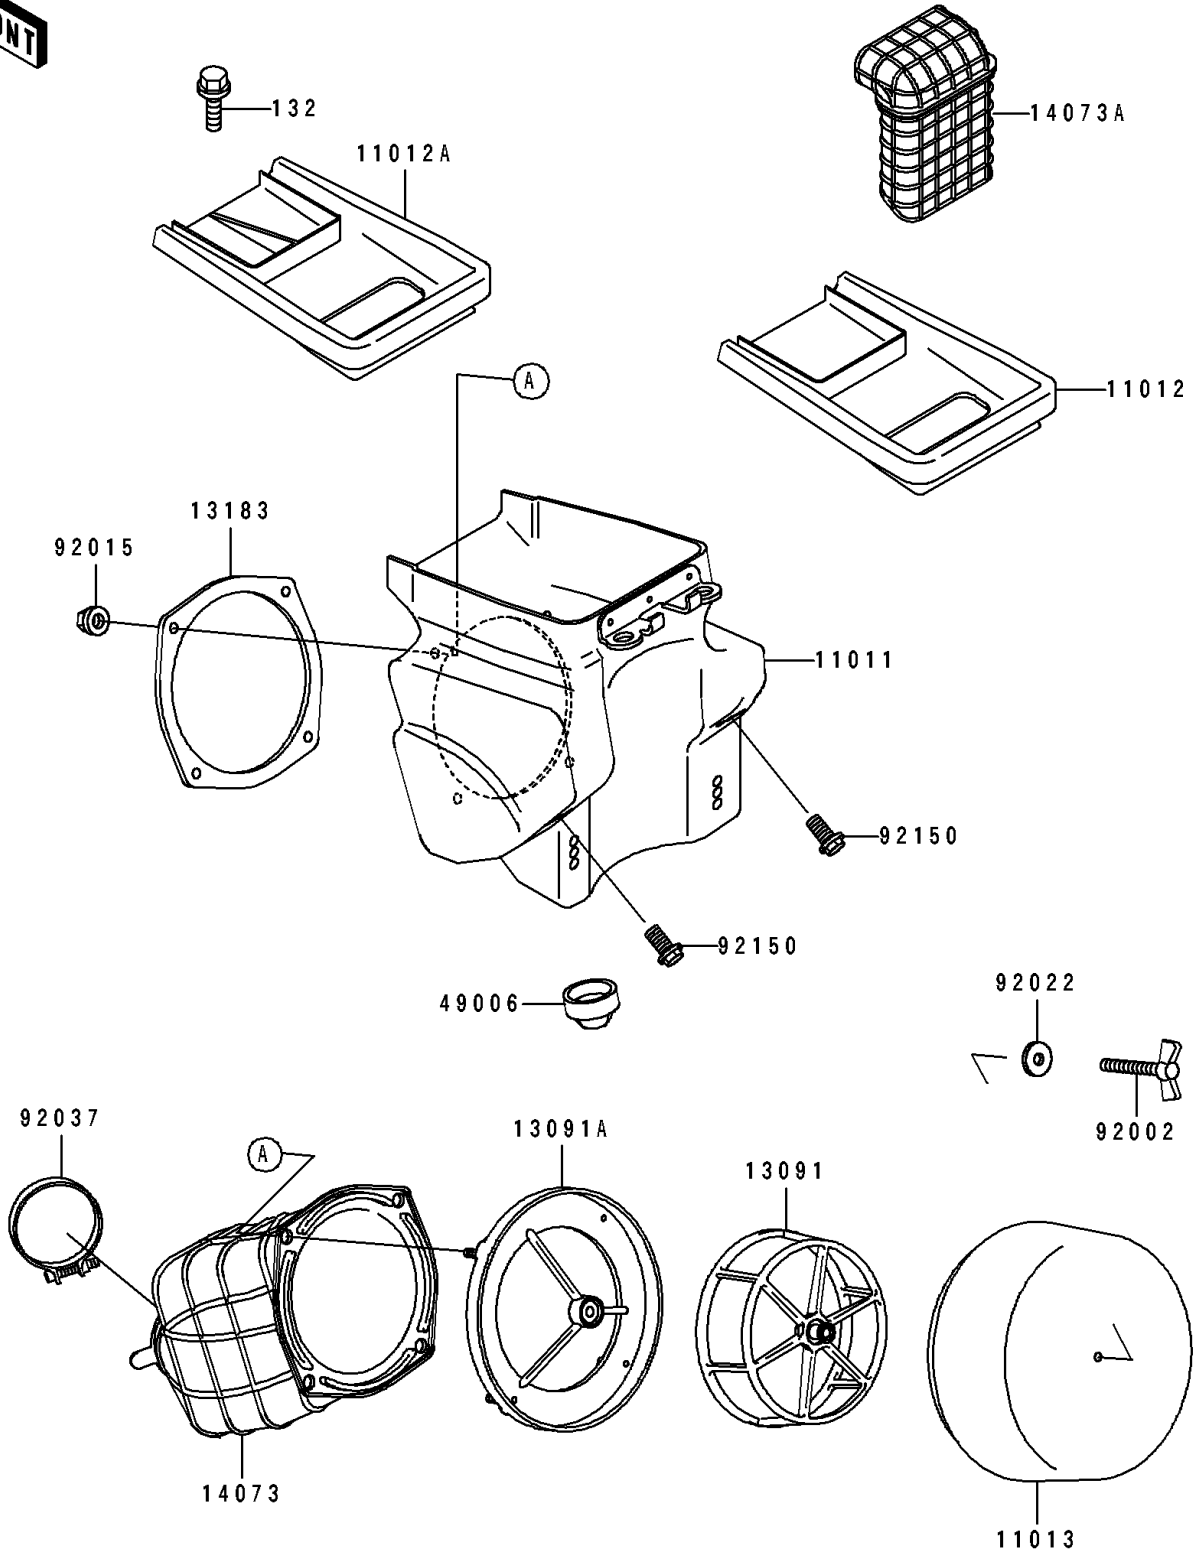

1989 KDX200 PARTS DIAGRAM

Air Filter

E1130

1989 KDX200 PARTS LIST

Air Filter

ITEM NAME	PART NUMBER	QUANTITY
CASE-AIR FILTER (Ref # 11011)	11011-1297	1
CAP,AIR FILTER (Ref # 11012)	11012-1678	1
ELEMENT-AIR FILTER (Ref # 11013)	11013-1196	1
HOLDER,ELEMENT (Ref # 13091)	13091-1454	1
HOLDER (Ref # 13091A)	13091-1594	1
PLATE,DUCT FITTING (Ref # 13183)	13183-1046	1
DUCT,AIR FILTER (Ref # 14073)	14073-1362	1
DUCT,AIR INLET (Ref # 14073A)	14073-1363	1
BOOT (Ref # 49006)	49006-1248	1
BOLT,WING (Ref # 92002)	92002-1719	1
NUT,FLANGED,5MM (Ref # 92015)	92015-1259	4
WASHER,6.5X20X1.6 (Ref # 92022)	92022-125	1
CLAMP,AIR FILTER (Ref # 92037)	92037-171	1
BOLT,FLANGED,6X16 (Ref # 92150)	92150-1506	2