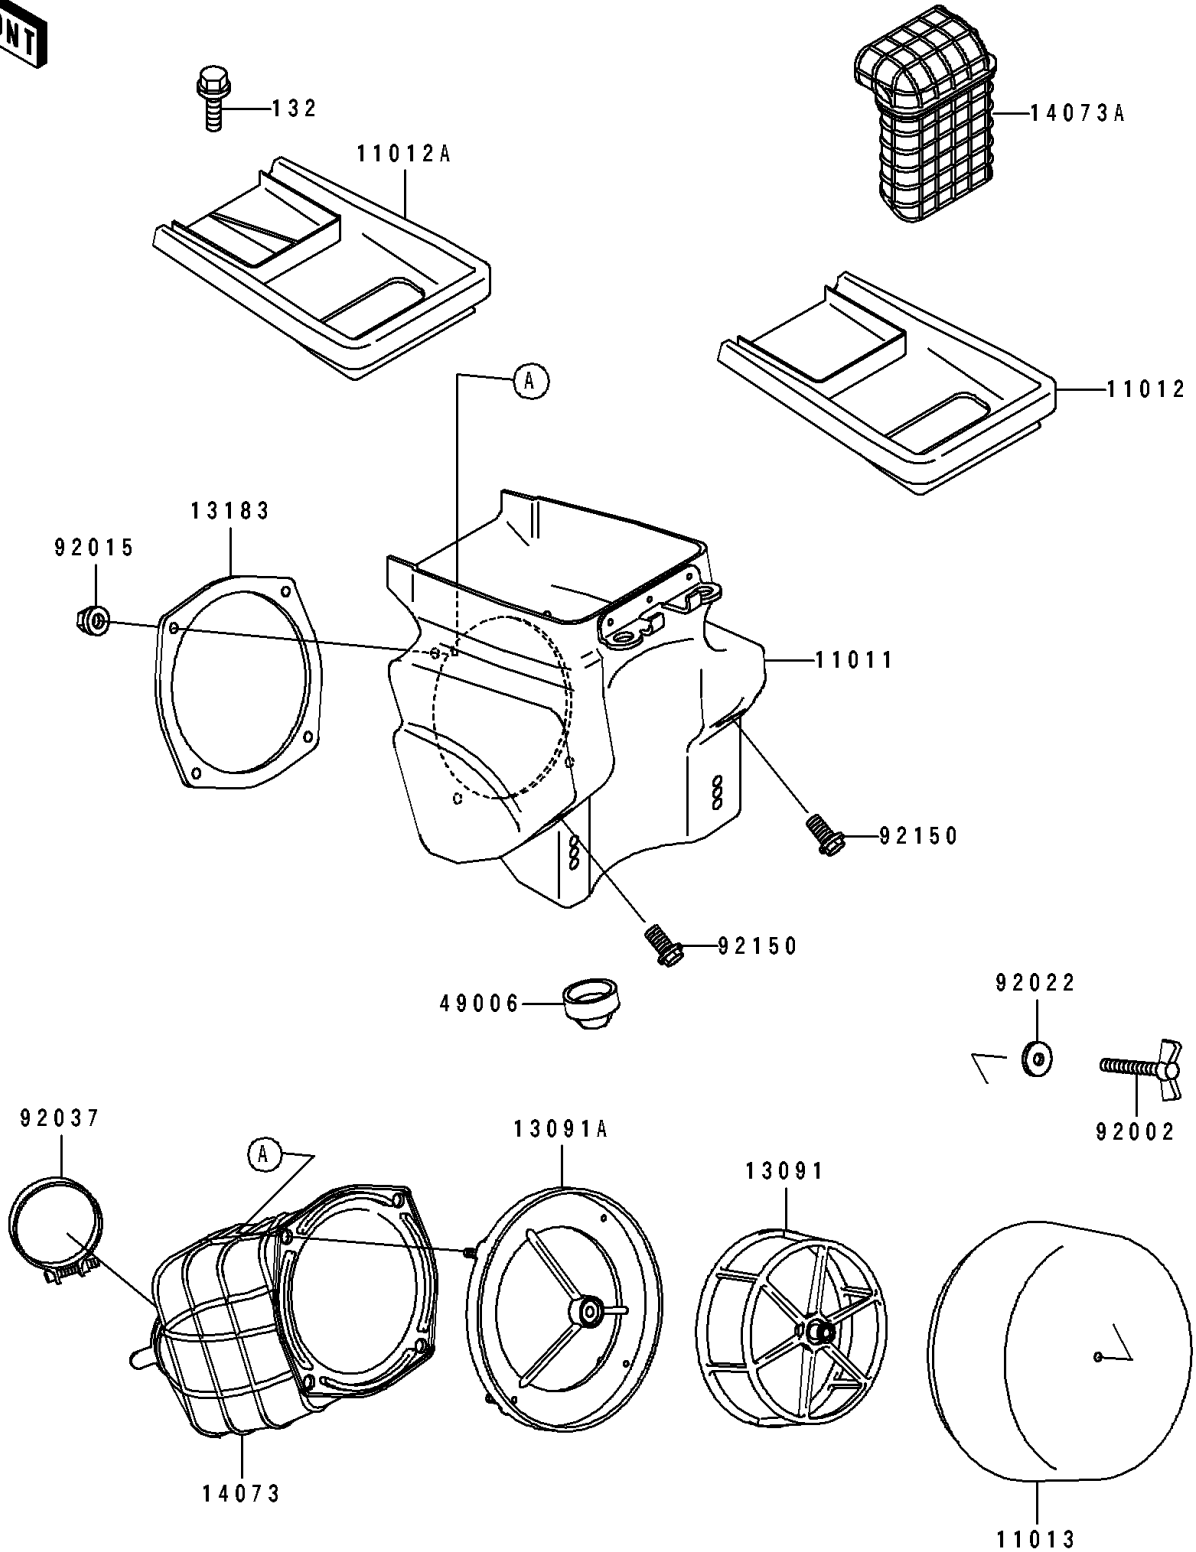

1991 KDX200 PARTS DIAGRAM

Air Filter

E1130

1991 KDX200 PARTS LIST

Air Filter

ITEM NAME	PART NUMBER	QUANTITY
CASE-AIR FILTER (Ref # 11011)	11011-1297	1
CAP,AIR FILTER (Ref # 11012A)	11012-1691	1
ELEMENT-AIR FILTER (Ref # 11013)	11013-1196	1
HOLDER,ELEMENT (Ref # 13091)	13091-1454	1
HOLDER (Ref # 13091A)	13091-1594	1
PLATE,DUCT FITTING (Ref # 13183)	13183-1046	1
DUCT,AIR FILTER (Ref # 14073)	14073-1362	1
DUCT,AIR INLET (Ref # 14073A)	14073-1363	1
BOOT (Ref # 49006)	49006-1248	1
BOLT,WING (Ref # 92002)	92002-1719	1
NUT,FLANGED,5MM (Ref # 92015)	92015-1259	4
WASHER,6.5X20X1.6 (Ref # 92022)	92022-125	1
CLAMP,AIR FILTER (Ref # 92037)	92037-171	1
BOLT,FLANGED,6X16 (Ref # 92150)	92150-1506	2
BOLT-FLANGED-SMALL (Ref # 132)	132G0612	1