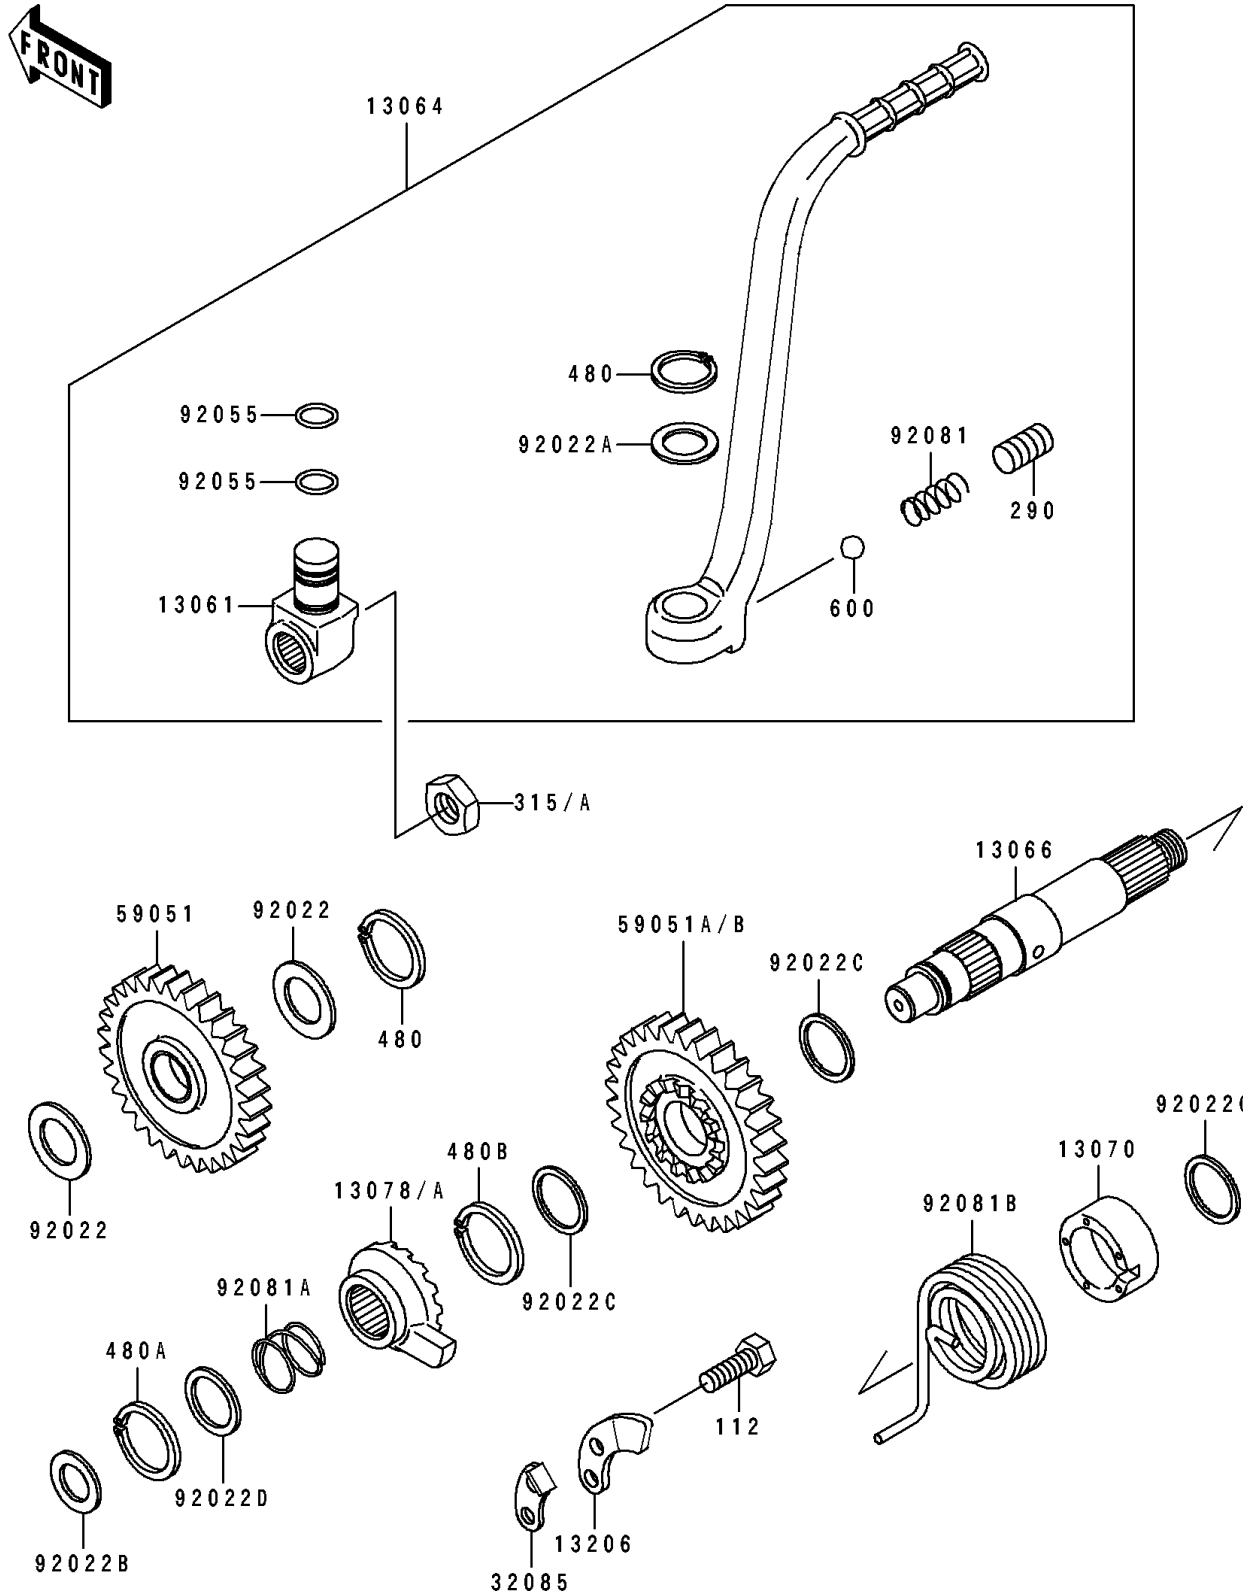

1989 KDX200 PARTS DIAGRAM

Kickstarter Mechanism

E1340

1989 KDX200 PARTS LIST

Kickstarter Mechanism

ITEM NAME	PART NUMBER	QUANTITY
BOSS,KICK PEDAL (Ref # 13061)	13061-1284	1
LEVER-ASSY-KICK,PEDAL (Ref # 13064)	13064-1148	1
SHAFT-KICK (Ref # 13066)	13066-1071	1
GUIDE,KICK SPRING (Ref # 13070)	13070-1063	1
RATCHET (Ref # 13078)	13078-1061	1
GUIDE-KICK (Ref # 13206)	13206-1001	1
STOPPER,KICKSTARTER (Ref # 32085)	32085-1016	1
GEAR-SPUR,KICK,30T (Ref # 59051)	59051-1041	1
GEAR-SPUR,KICKSTATER,31T (Ref # 59051A)	59051-1152	1
WASHER,15.3X25X0.5 (Ref # 92022)	92022-1045	2
WASHER,16.3X24X1 (Ref # 92022A)	92022-1205	1
WASHER,12.3X20X0.5 (Ref # 92022B)	92022-269	1
WASHER,18.3X22X0.5 (Ref # 92022C)	92022-271	3
WASHER,16.8X22X0.5 (Ref # 92022D)	92022-315	1
RING-O,10X1.5 (Ref # 92055)	92055-061	2
SPRING,KICK PEDAL (Ref # 92081)	92081-020	1
SPRING,RATCHET (Ref # 92081A)	92081-122	1
SPRING,KICKSTARTER (Ref # 92081B)	92081-1926	1
BOLT-UPSET (Ref # 112)	112G0618	2
SCREW-SET-SOCKET,8X8 (Ref # 290)	290Q0808	1
NUT-HEX-FINE (Ref # 315)	315B1200	1
CIRCLIP-TYPE-C,15MM (Ref # 480)	480J1500	2
CIRCLIP-TYPE-C,16MM (Ref # 480A)	480J1600	1
CIRCLIP-TYPE-C,18MM (Ref # 480B)	480J1800	1
BALL-STEEL,1/4" (Ref # 600)	600A0800	1