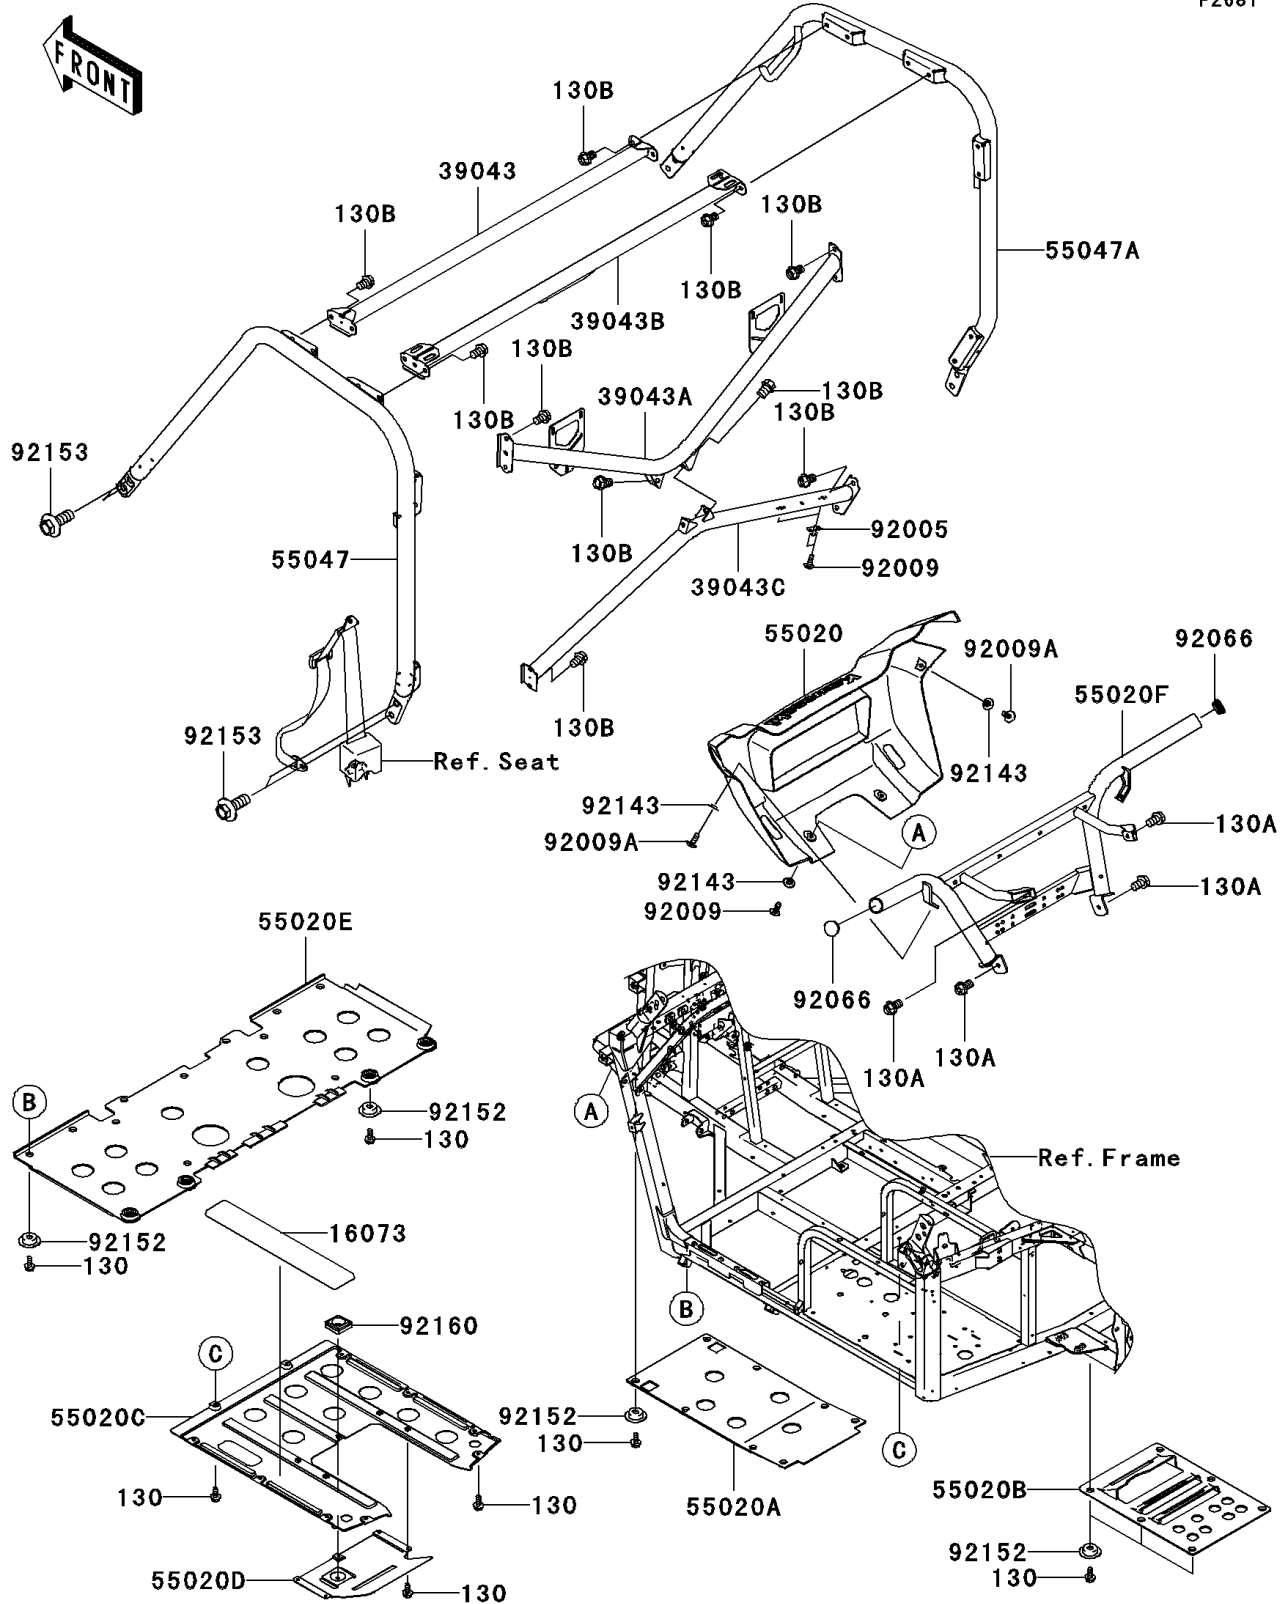

2008 Teryx® 750 4x4 LE PARTS DIAGRAM

Guards/Cab Frame

F2681

2008 Teryx® 750 4x4 LE PARTS LIST

Guards/Cab Frame

ITEM NAME	PART NUMBER	QUANTITY
BOLT-FLANGED,6X14 (Ref # 130)	130BB0614	44
BOLT-FLANGED,10X16 (Ref # 130A)	130BB1016	4
BOLT-FLANGED,10X14 (Ref # 130B)	130CB1014	18
INSULATOR,ENGINE GUARD (Ref # 16073)	16073-0045	1
CROSSMEMBER-COMP,UPP,FR,BLACK (Ref # 39043)	39043-0001-388	1
CROSSMEMBER-COMP,RR,UPP,BLACK (Ref # 39043A)	39043-0005-388	1
CROSSMEMBER-COMP,UPP,RR,BLACK (Ref # 39043B)	39043-0007-388	1
CROSSMEMBER-COMP,RR,LWR,BLACK (Ref # 39043C)	39043-0008-388	1
GUARD,FRONT COVER (Ref # 55020)	55020-0297	1
GUARD,SKID,FR (Ref # 55020A)	55020-0301	1
GUARD,SKID,RR (Ref # 55020B)	55020-0402	1
GUARD,SKID,MIDDLE (Ref # 55020C)	55020-0437	1
GUARD,ENGINE,SUB (Ref # 55020D)	55020-0438	1
GUARD,SKID,MIDDLE (Ref # 55020E)	55020-0448	1
GUARD,FRONT PIPE,W.BLACK (Ref # 55020F)	55020-0477-388	1
BAR-COMP,LH,W.BLACK (Ref # 55047)	55047-0011-388	1
BAR-COMP,RH,W.BLACK (Ref # 55047A)	55047-0012-388	1
FITTING (Ref # 92005)	92005-0077	2
SCREW,TAPPING,6X16 (Ref # 92009)	92009-1166	6
SCREW,6X16 (Ref # 92009A)	92009-1621	2
PLUG (Ref # 92066)	92066-0114	2
COLLAR (Ref # 92143)	92143-1087	4
COLLAR (Ref # 92152)	92152-0512	29
BOLT,FLANGED,14X36 (Ref # 92153)	92153-1282	8
DAMPER (Ref # 92160)	92160-1772	1