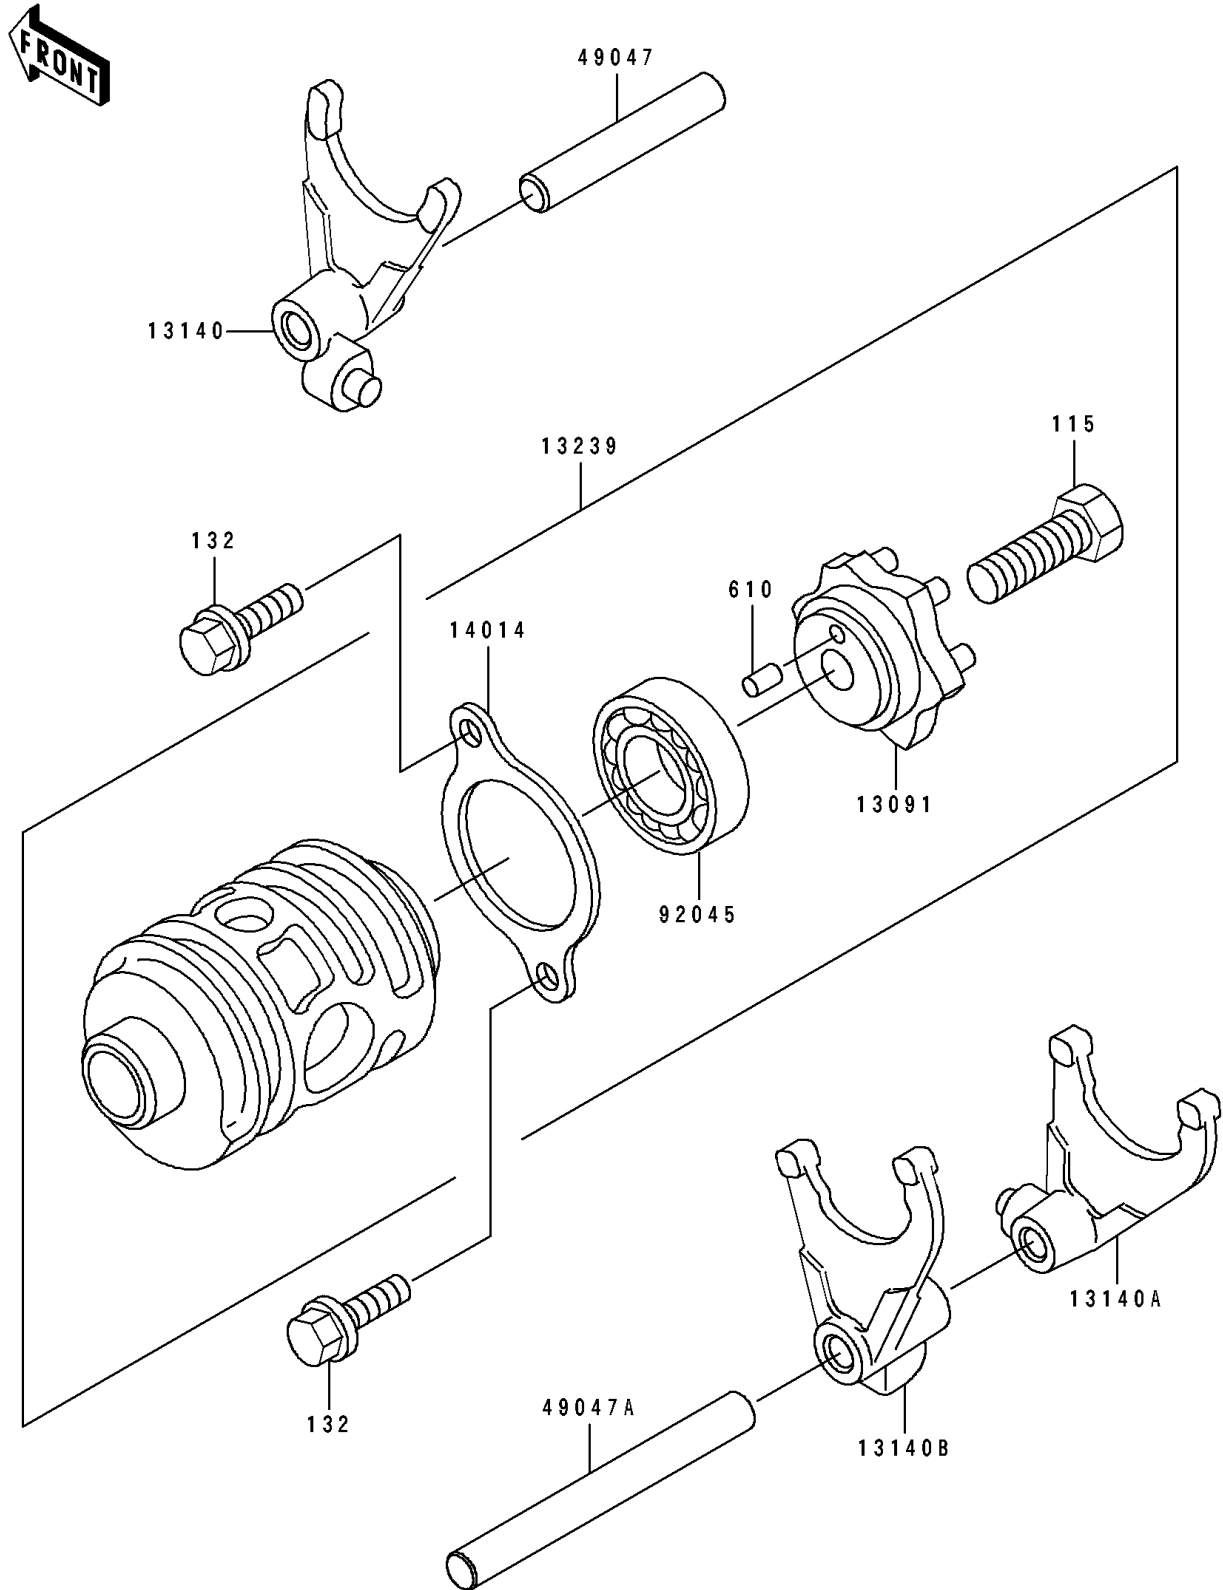

# 1989 KDX200 PARTS DIAGRAM

Change Drum/Shift Fork

E1362

# 1989 KDX200 PARTS LIST

## Change Drum/Shift Fork

ITEM NAME	PART NUMBER	QUANTITY
HOLDER,CHANGE DRUM (Ref # 13091)	13091-1364	1
FORK-SHIFT,5TH&TOP (Ref # 13140)	13140-1074	1
FORK-SHIFT,LOW&4TH (Ref # 13140A)	13140-1143	1
FORK-SHIFT,2ND&3RD (Ref # 13140B)	13140-1144	1
DRUM-ASSY-CHANGE (Ref # 13239)	13239-1125	1
PLATE-POSITION (Ref # 14014)	14014-1020	1
ROD-SHIFT,8X58 (Ref # 49047)	49047-1017	1
ROD-SHIFT,8X82.5 (Ref # 49047A)	49047-1065	1
BEARING-BALL,#6905 (Ref # 92045)	92045-036	1
BOLT-SMALL-UPSET (Ref # 115)	115G0825	1
BOLT-FLANGED-SMALL (Ref # 132)	132G0614	2
ROLLER,4X8 (Ref # 610)	610A0408	1