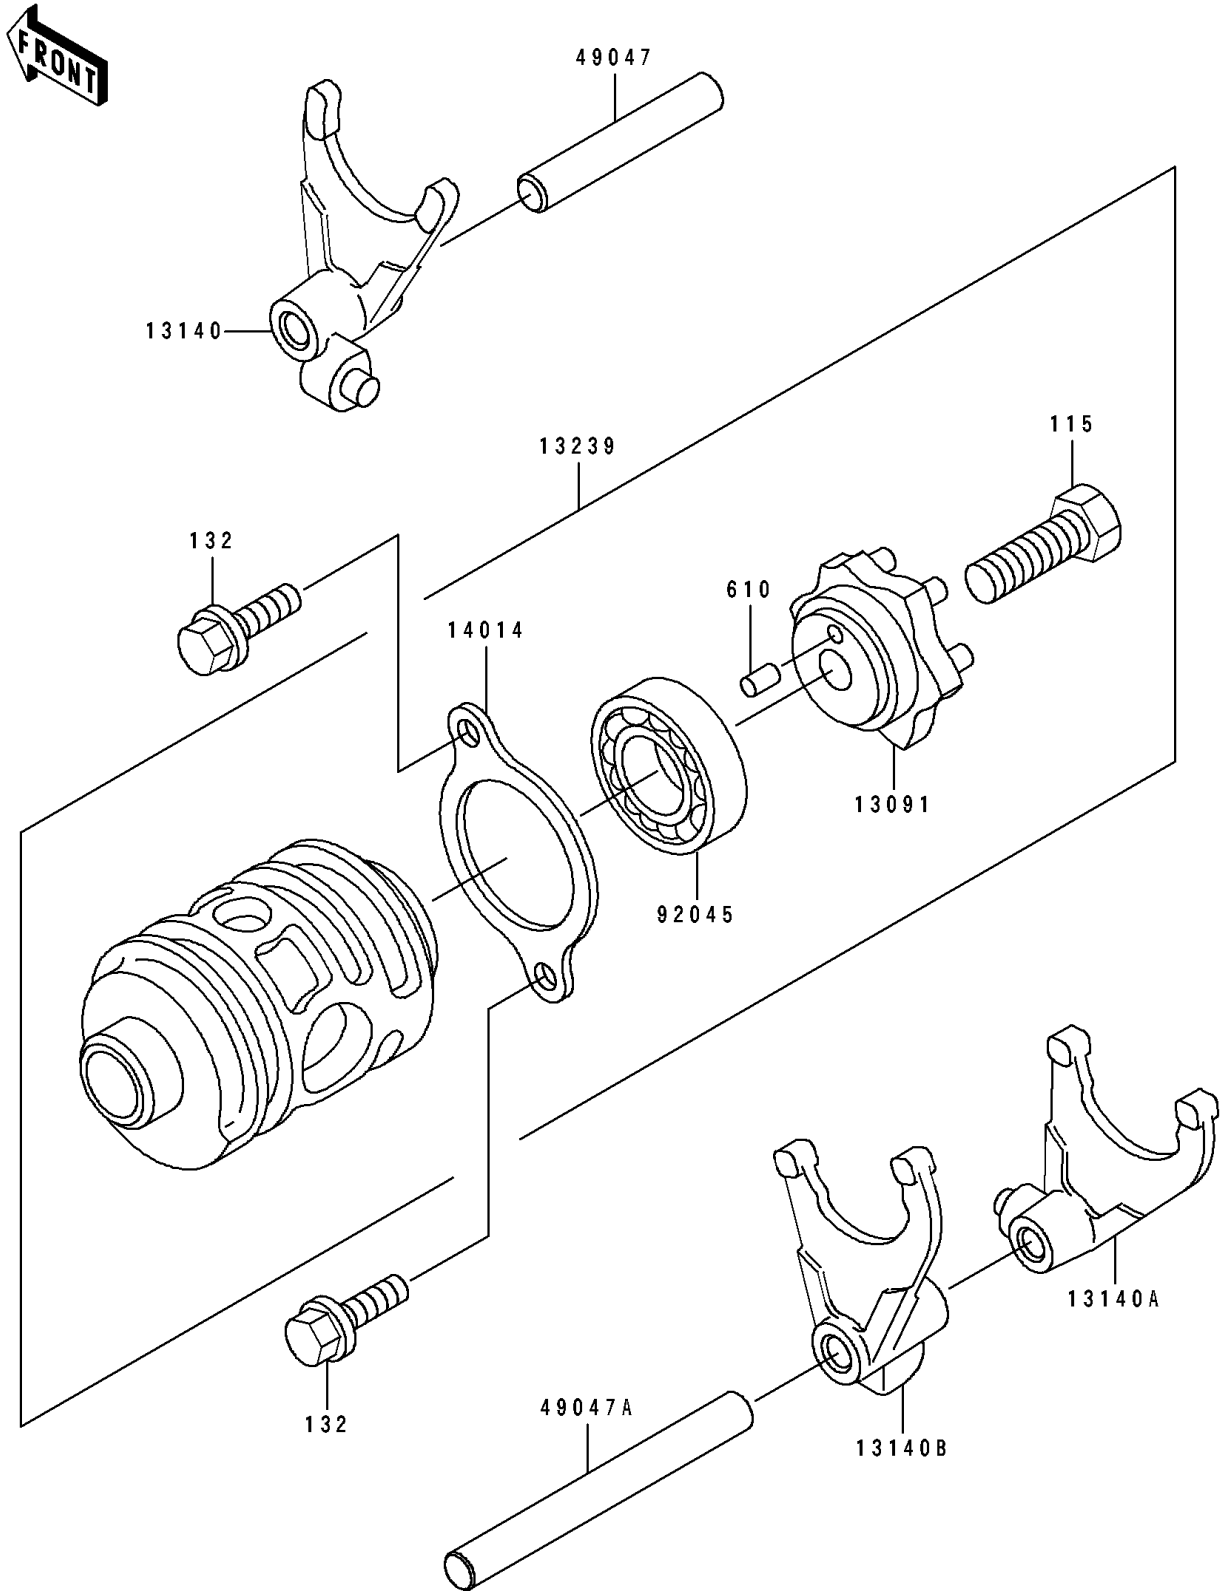

1989 KDX200 PARTS DIAGRAM

Change Drum/Shift Fork

E1362

1989 KDX200 PARTS LIST

Change Drum/Shift Fork

ITEM NAME	PART NUMBER	QUANTITY
HOLDER,CHANGE DRUM (Ref # 13091)	13091-1364	1
FORK-SHIFT,5TH&TOP (Ref # 13140)	13140-1074	1
FORK-SHIFT,LOW&4TH (Ref # 13140A)	13140-1143	1
FORK-SHIFT,2ND&3RD (Ref # 13140B)	13140-1144	1
DRUM-ASSY-CHANGE (Ref # 13239)	13239-1125	1
PLATE-POSITION (Ref # 14014)	14014-1020	1
ROD-SHIFT,8X58 (Ref # 49047)	49047-1017	1
ROD-SHIFT,8X82.5 (Ref # 49047A)	49047-1065	1
BEARING-BALL,#6905 (Ref # 92045)	92045-036	1
BOLT-SMALL-UPSET (Ref # 115)	115G0825	1
BOLT-FLANGED-SMALL (Ref # 132)	132G0614	2
ROLLER,4X8 (Ref # 610)	610A0408	1