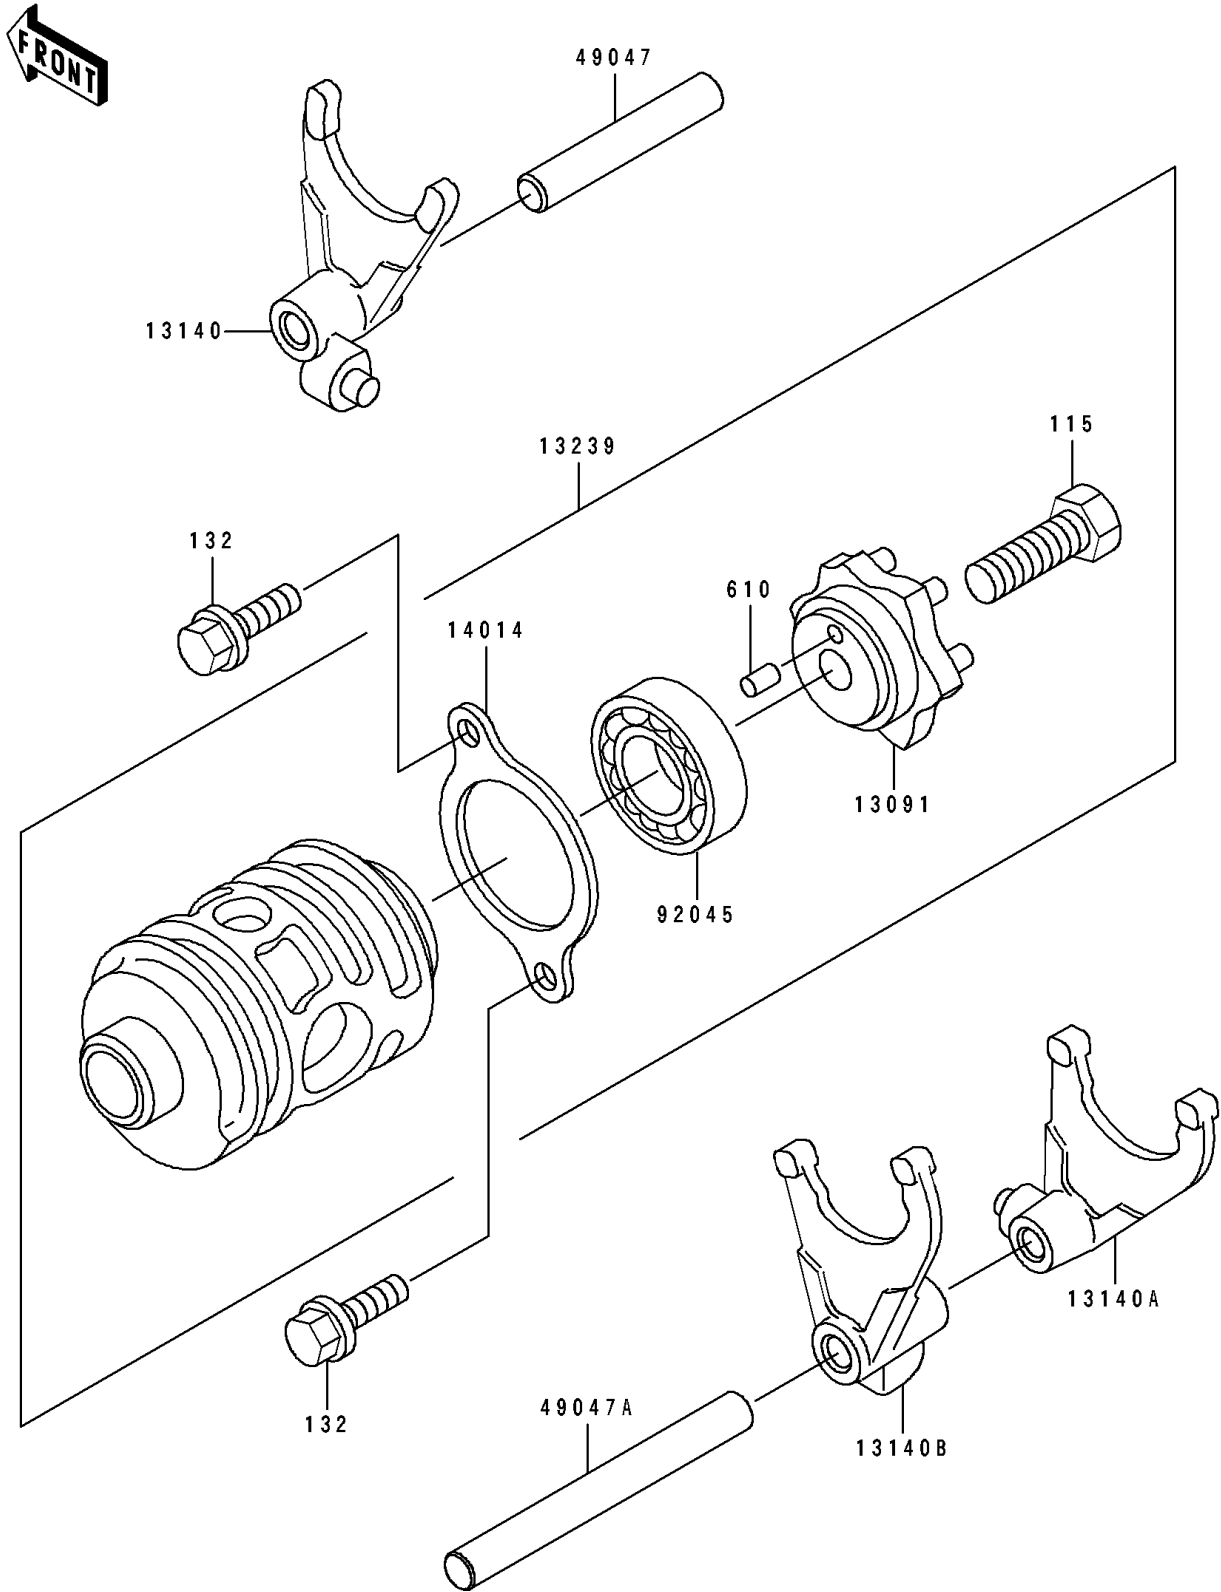

1990 KDX200 PARTS DIAGRAM

Change Drum/Shift Fork

E1362

1990 KDX200 PARTS LIST

Change Drum/Shift Fork

ITEM NAME	PART NUMBER	QUANTITY
HOLDER,CHANGE DRUM (Ref # 13091)	13091-1364	1
FORK-SHIFT,5TH&TOP (Ref # 13140)	13140-1074	1
FORK-SHIFT,LOW&4TH (Ref # 13140A)	13140-1143	1
FORK-SHIFT,2ND&3RD (Ref # 13140B)	13140-1144	1
DRUM-ASSY-CHANGE (Ref # 13239)	13239-1125	1
PLATE-POSITION (Ref # 14014)	14014-1020	1
ROD-SHIFT,8X58 (Ref # 49047)	49047-1017	1
ROD-SHIFT,8X82.5 (Ref # 49047A)	49047-1065	1
BEARING-BALL,#6905 (Ref # 92045)	92045-036	1
BOLT-SMALL-UPSET (Ref # 115)	115G0825	1
BOLT-FLANGED-SMALL (Ref # 132)	132G0614	2
ROLLER,4X8 (Ref # 610)	610A0408	1