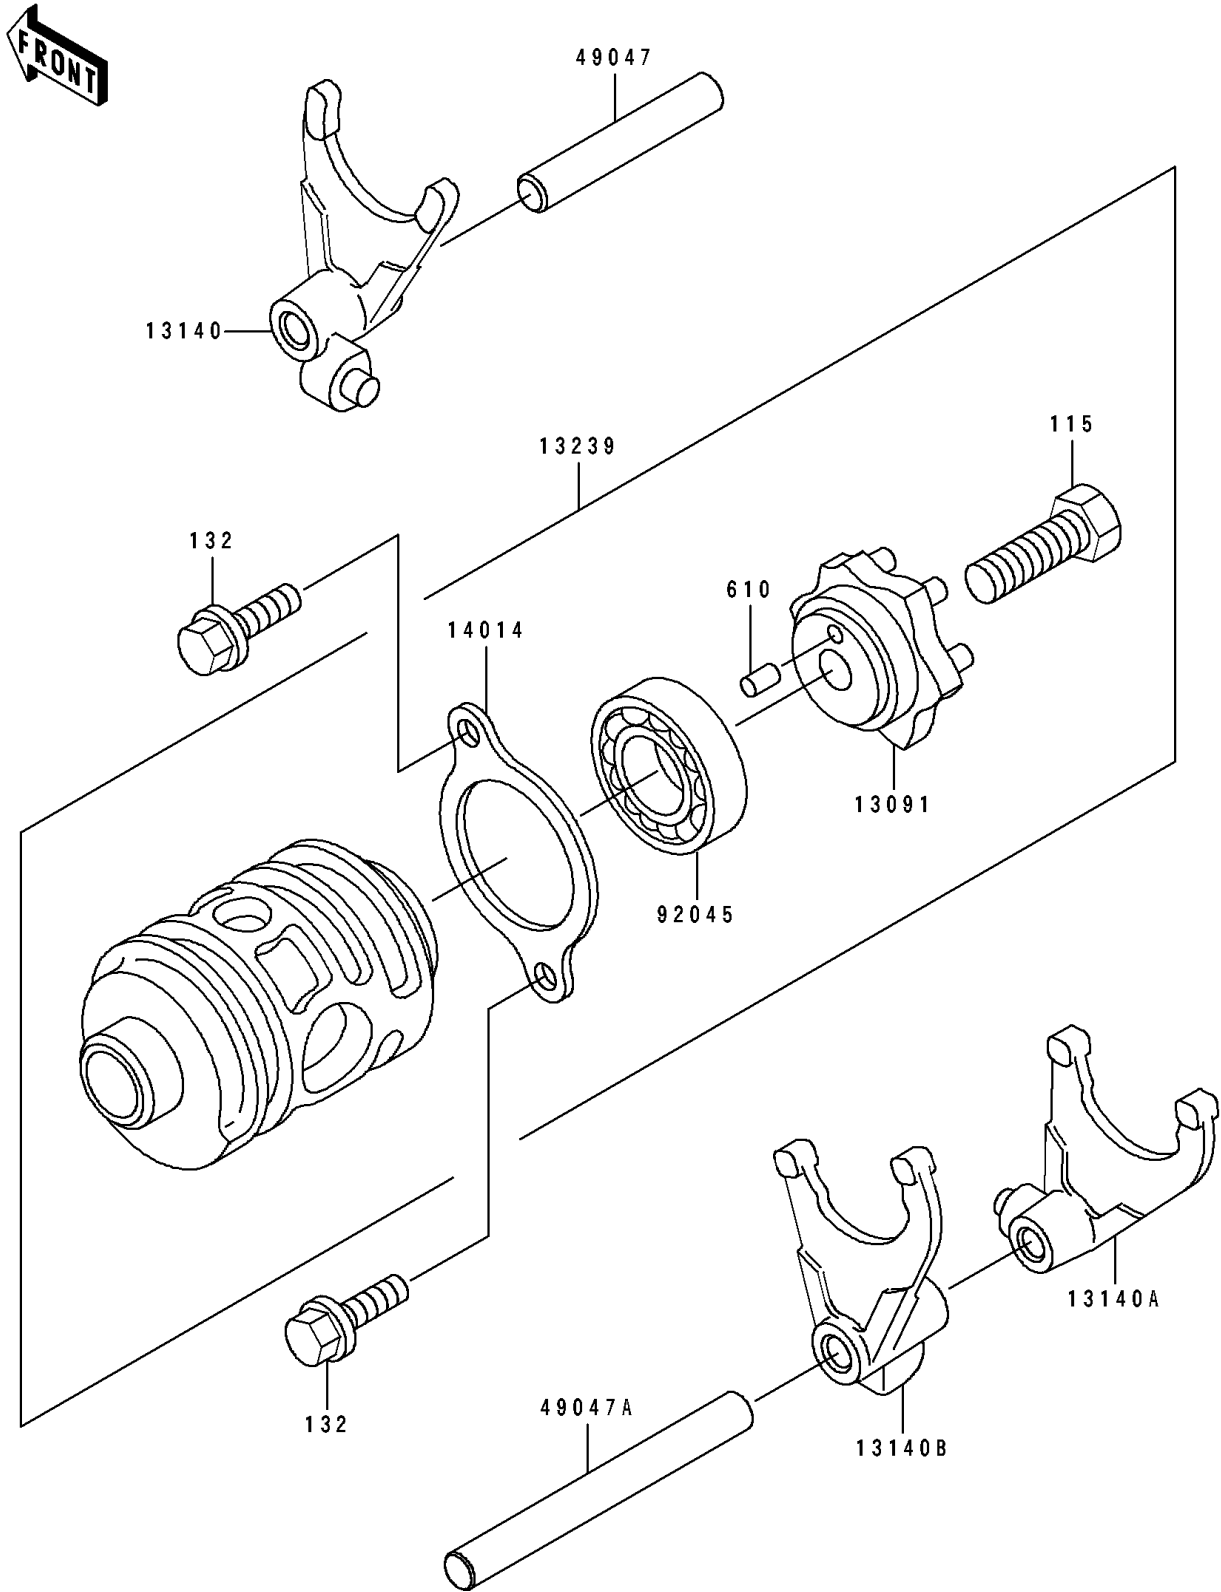

1991 KDX200 PARTS DIAGRAM

Change Drum/Shift Fork

E1362

1991 KDX200 PARTS LIST

Change Drum/Shift Fork

ITEM NAME	PART NUMBER	QUANTITY
HOLDER,CHANGE DRUM (Ref # 13091)	13091-1364	1
FORK-SHIFT,5TH&TOP (Ref # 13140)	13140-1074	1
FORK-SHIFT,LOW&4TH (Ref # 13140A)	13140-1143	1
FORK-SHIFT,2ND&3RD (Ref # 13140B)	13140-1144	1
DRUM-ASSY-CHANGE (Ref # 13239)	13239-1125	1
PLATE-POSITION (Ref # 14014)	14014-1020	1
ROD-SHIFT,8X58 (Ref # 49047)	49047-1017	1
ROD-SHIFT,8X82.5 (Ref # 49047A)	49047-1065	1
BEARING-BALL,#6905 (Ref # 92045)	92045-036	1
BOLT-SMALL-UPSET (Ref # 115)	115G0825	1
BOLT-FLANGED-SMALL (Ref # 132)	132G0614	2
ROLLER,4X8 (Ref # 610)	610A0408	1