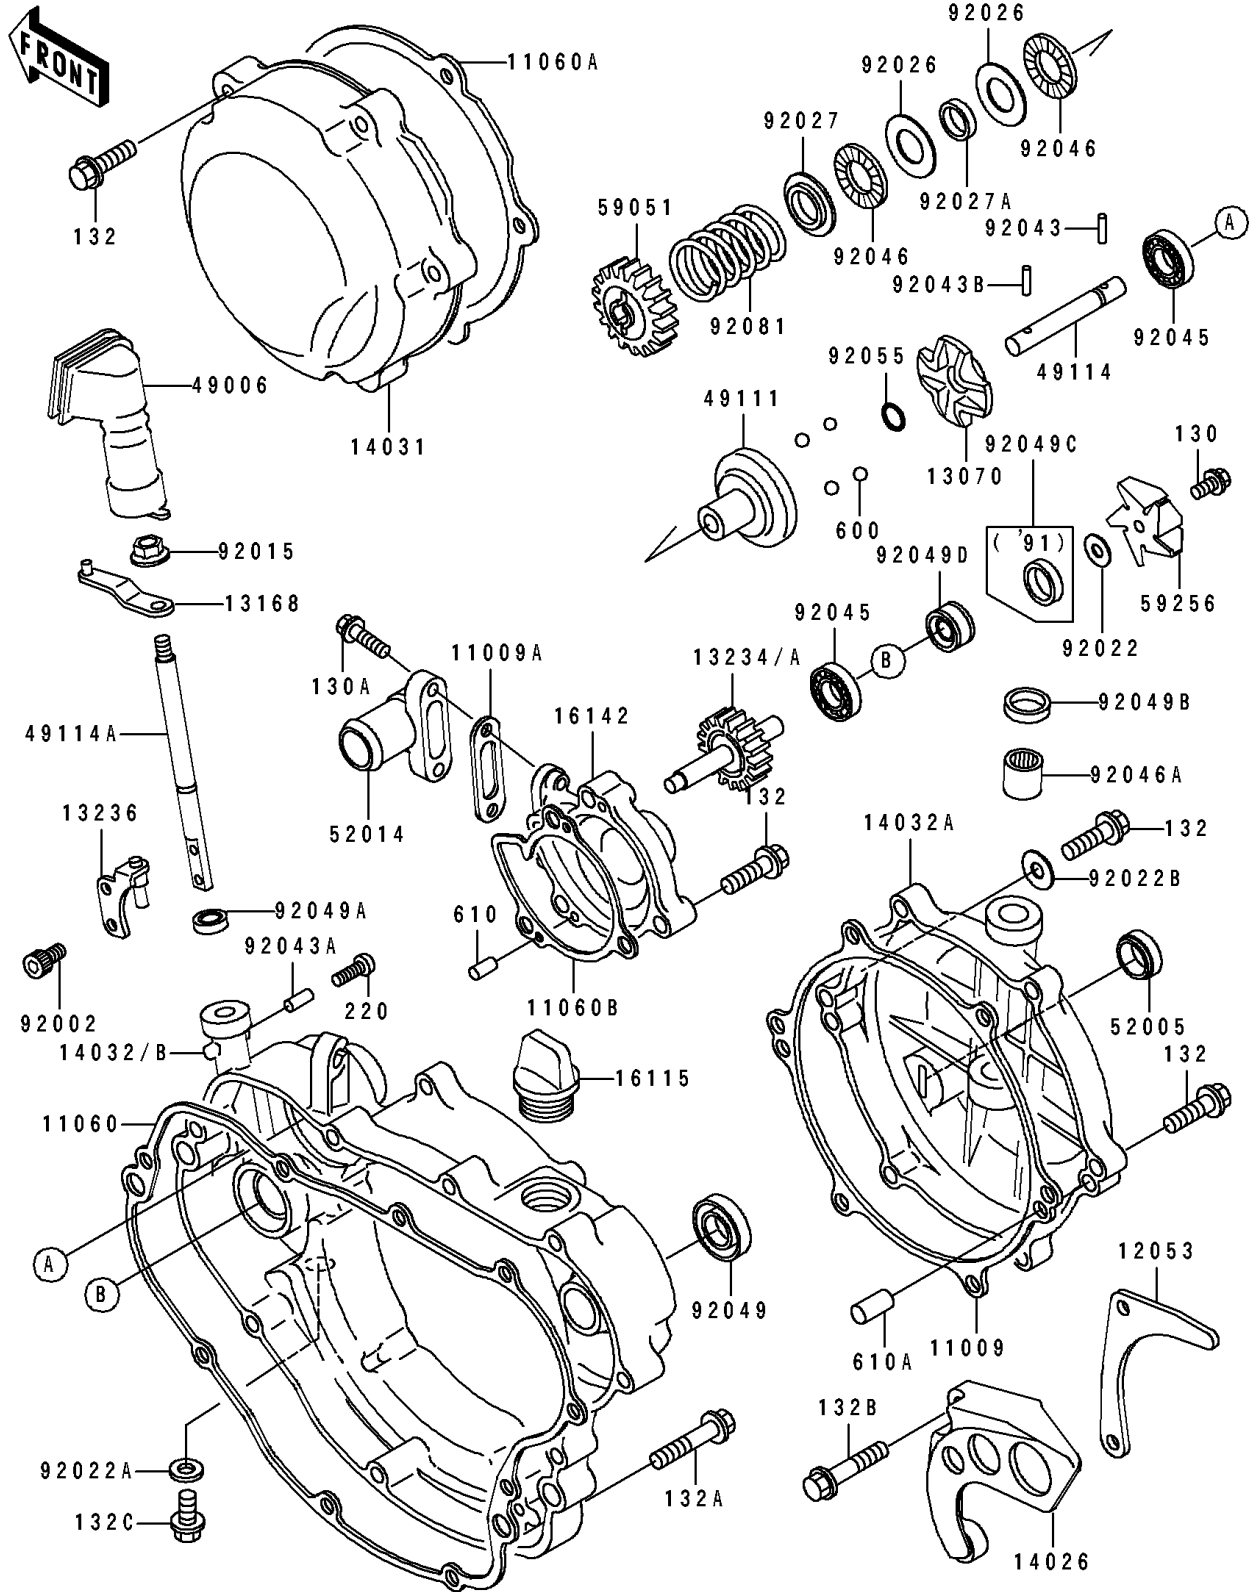

# 1989 KDX200 PARTS DIAGRAM

Engine Cover

E1431

## Engine Cover

ITEM NAME	PART NUMBER	QUANTITY
GASKET,RELESASE COVER (Ref # 11009)	11009-1939	1
GASKET,ELBOW (Ref # 11009A)	11009-1952	1
GASKET,CLUTCH COVER (Ref # 11060)	11009-1996	1
GASKET,GENERATOR COVER (Ref # 11060A)	11009-1997	1
GASKET,WATER PUMP COVER (Ref # 11060B)	11009-1998	1
GUIDE-CHAIN (Ref # 12053)	12053-1228	1
GUIDE (Ref # 13070)	13070-1122	1
LEVER,GOVERNOR (Ref # 13168)	13168-1371	1
SHAFT-COMP,PUMP (Ref # 13234)	13234-1089	1
LEVER-COMP,GOVERNOR SHAFT (Ref # 13236)	13236-1190	1
COVER-CHAIN (Ref # 14026)	14026-1158	1
COVER-GENERATOR (Ref # 14031)	14031-1231	1
COVER-CLUTCH (Ref # 14032)	14032-1262	1
COVER-CLUTCH (Ref # 14032A)	14032-1266	1
CAP-OIL FILLER (Ref # 16115)	16115-018	1
COVER-PUMP (Ref # 16142)	16142-1090	1
BOOT,GOVERNOR (Ref # 49006)	49006-1228	1
HOLDER-GOVERNOR WEIGHT (Ref # 49111)	49111-1051	1
SHAFT-GOVERNOR (Ref # 49114)	49114-1058	1
SHAFT-GOVERNOR (Ref # 49114A)	49114-1067	1
GAUGE,OIL LEVEL (Ref # 52005)	52005-1055	1
ELBOW (Ref # 52014)	52014-1067	1
GEAR-SPUR,GOVERNOR,18T (Ref # 59051)	59051-1189	1
IMPELLER (Ref # 59256)	59256-1067	1
BOLT,SOCKET,4X8 (Ref # 92002)	92002-1403	2
NUT,6MM (Ref # 92015)	92015-1572	1
WASHER,5.2X13X1 (Ref # 92022)	92022-1380	1
WASHER,8.2X14X1 (Ref # 92022A)	92022-1488	1
WASHER,6.2X11X1 (Ref # 92022B)	92022-304	1