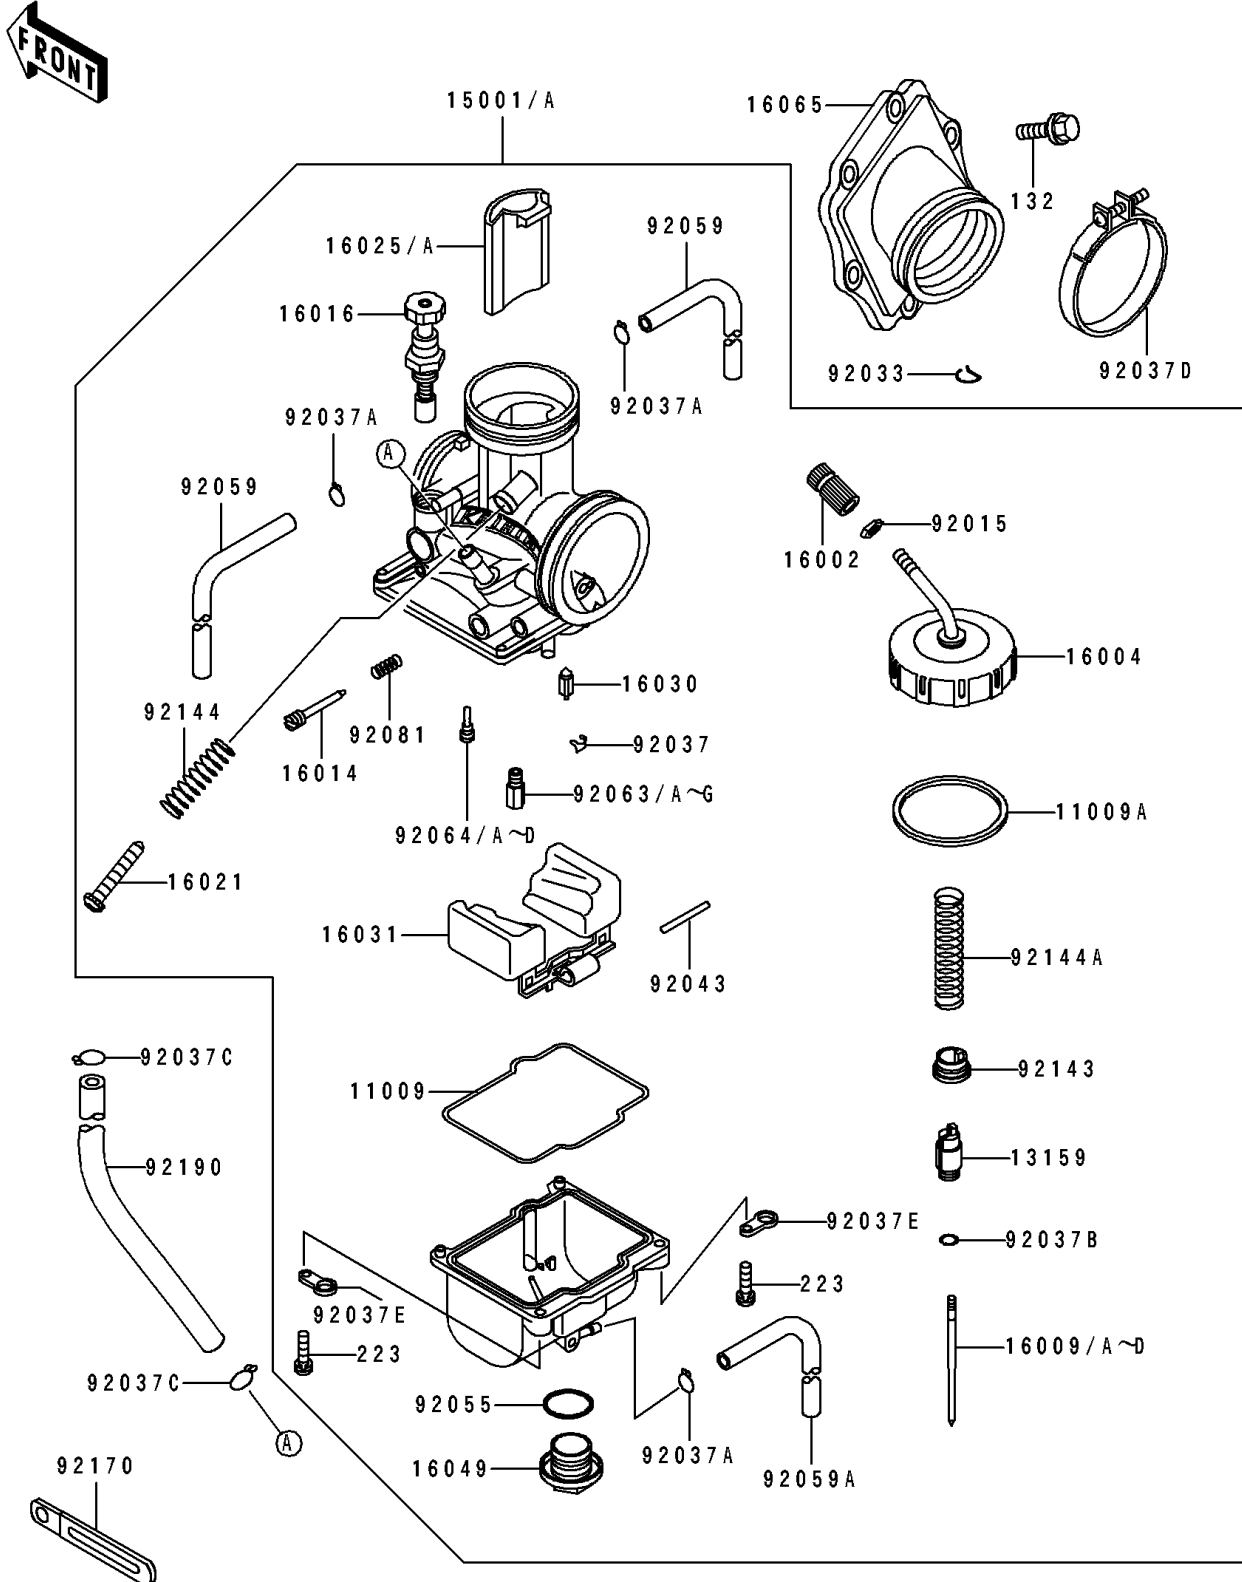

1989 KDX200 PARTS DIAGRAM

Carburetor

E1611