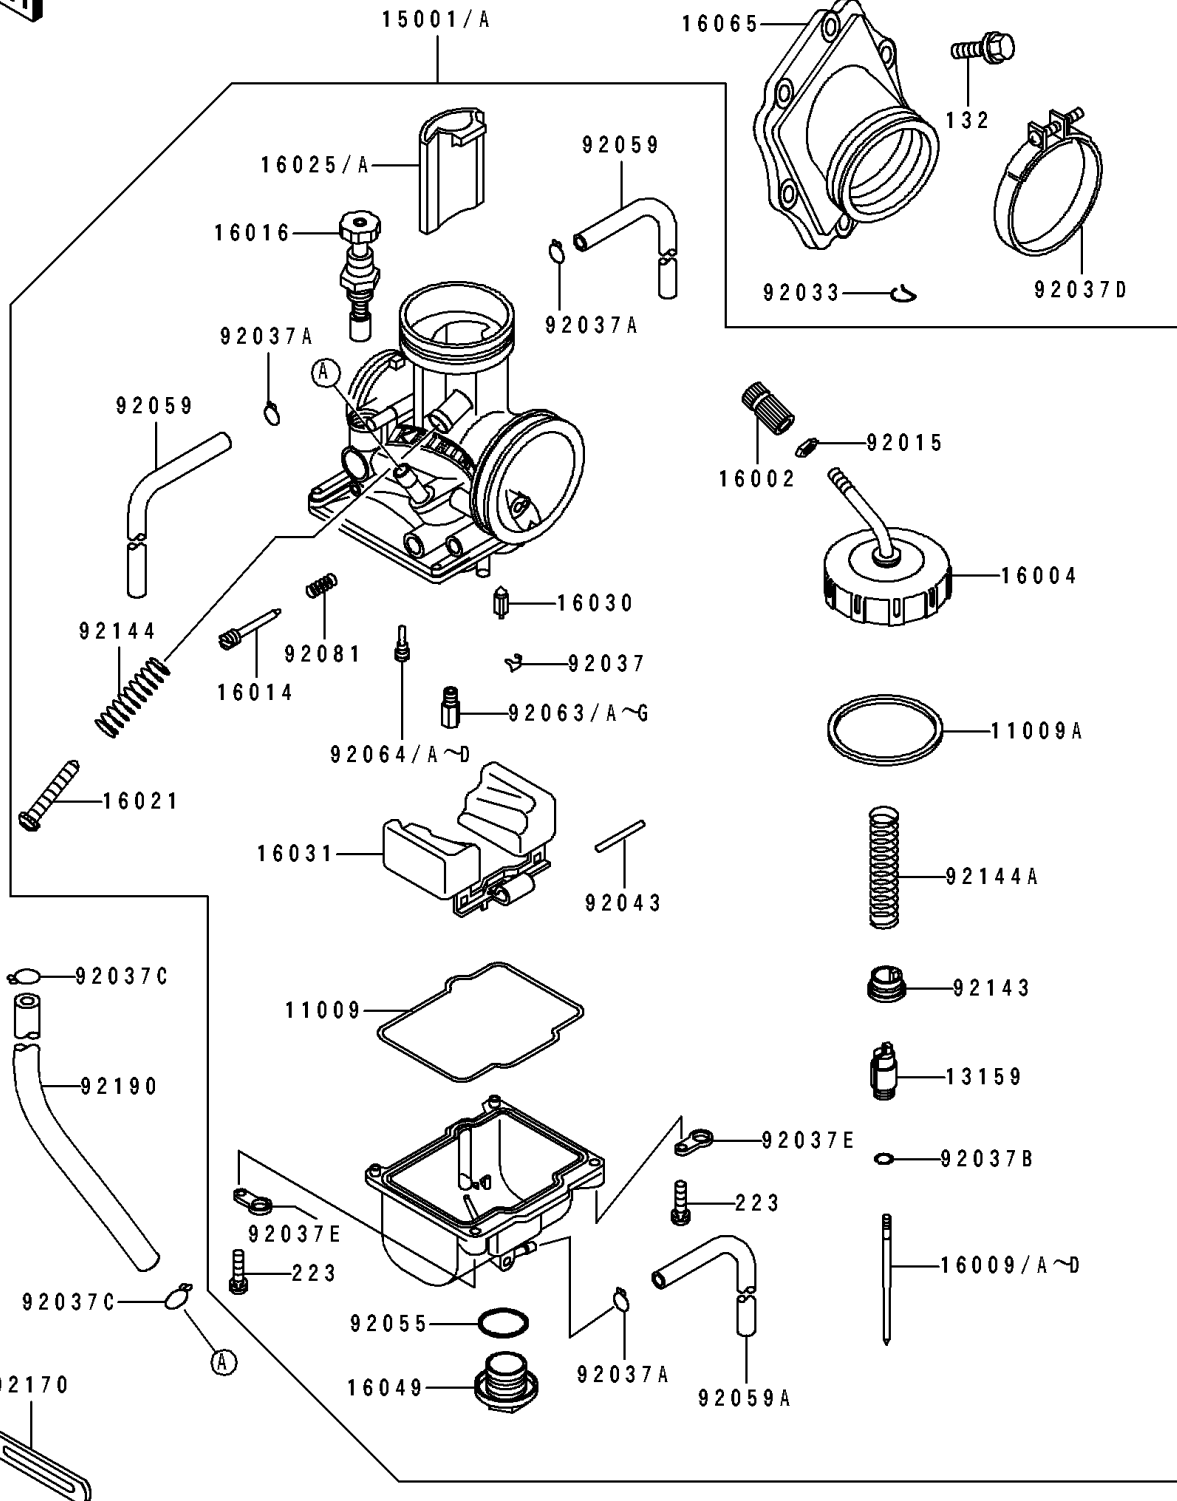

1990 KDX200 PARTS DIAGRAM

Carburetor

E1611