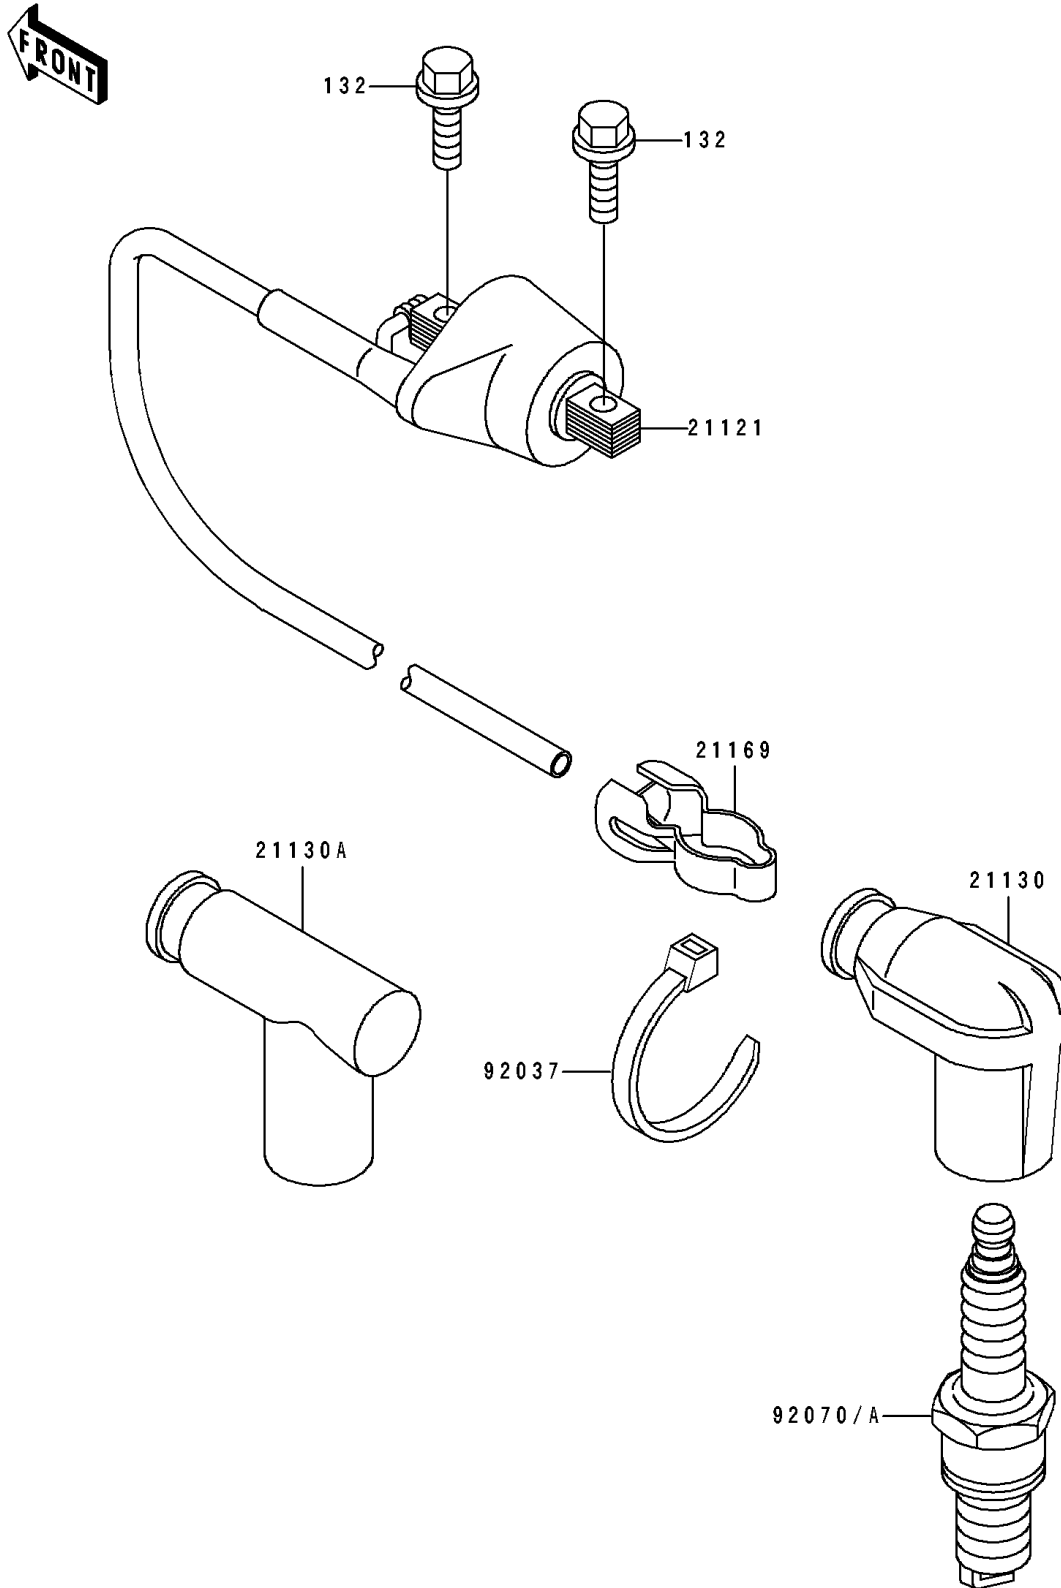

1989 KDX200 PARTS DIAGRAM

Ignition Coil

E1830

1989 KDX200 PARTS LIST

Ignition Coil

| ITEM NAME | PART NUMBER | QUANTITY |
|--------------------------------------|-------------|----------|
| COIL-IGNITION (Ref # 21121) | 21121-1170 | 1 |
| CAP-SPARK PLUG (Ref # 21130) | 21130-1006 | 1 |
| CAP-SPARK PLUG (Ref # 21130A) | 21130-1062 | 1 |
| TERMINAL,PLUG CAP (Ref # 21169) | 21169-001 | 1 |
| CLAMP (Ref # 92037) | 92037-1173 | 1 |
| PLUG-SPARK,B9ES(NGK) (Ref # 92070) | 92070-054 | 1 |
| PLUG-SPARK,BR9ES(NGK) (Ref # 92070A) | 92070-1157 | 1 |
| BOLT-FLANGED-SMALL (Ref # 132) | 132G0618 | 2 |