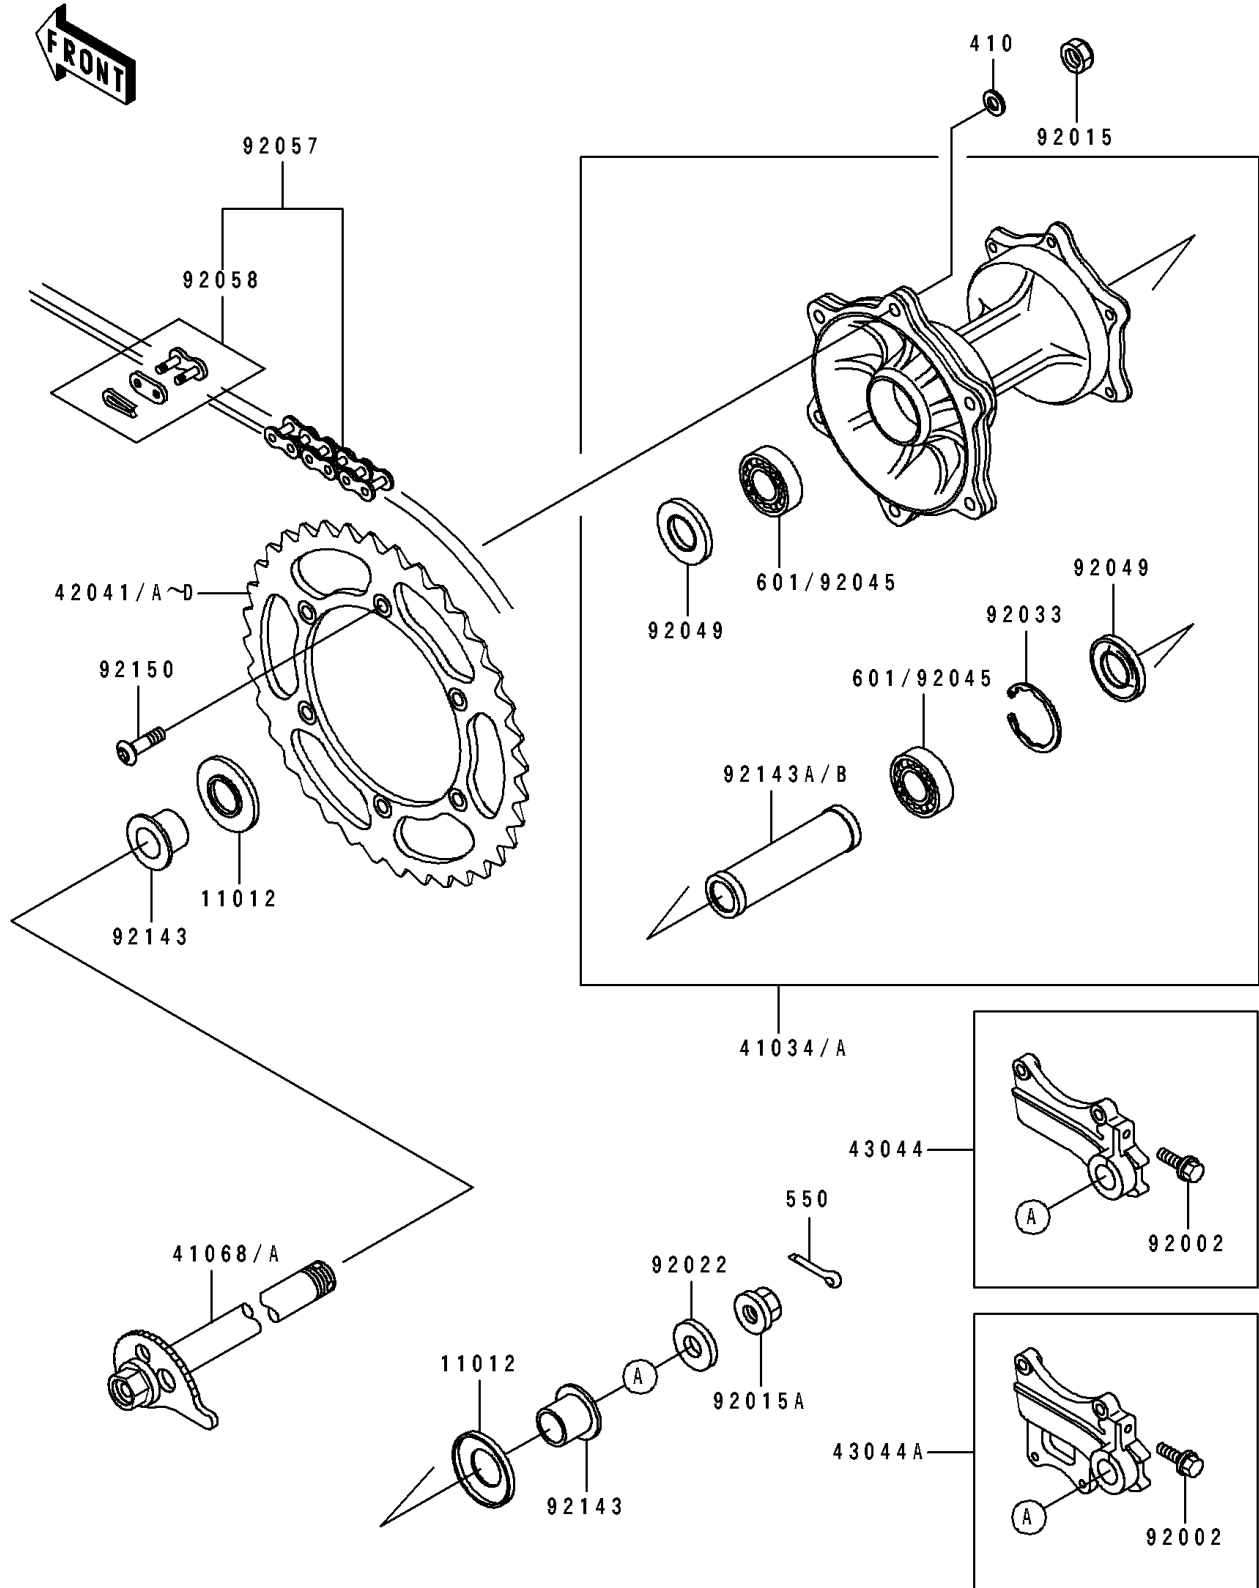

1991 KDX200 PARTS DIAGRAM

Rear Hub

F2240

1991 KDX200 PARTS LIST

Rear Hub

ITEM NAME	PART NUMBER	QUANTITY
CAP,REAR AXLE (Ref # 11012)	11012-1581	2
DRUM-ASSY,REAR BRAKE (Ref # 41034A)	41034-1205	1
AXLE,RR (Ref # 41068A)	41068-1297	1
SPROCKET-HUB,47T (Ref # 42041)	42041-1274	1
SPROCKET-HUB,45T (Ref # 42041A)	42041-1326	1
SPROCKET-HUB,46T (Ref # 42041B)	42041-1327	1
SPROCKET-HUB,48T (Ref # 42041C)	42041-1328	1
SPROCKET-HUB,49T (Ref # 42041D)	42041-1329	1
HOLDER-COMP-CALIPER (Ref # 43044A)	43044-1099	1
BOLT,6X18 (Ref # 92002)	92002-1952	1
NUT,LOCK,8MM (Ref # 92015)	92015-1124	6
NUT,LOCK,20MM (Ref # 92015A)	92015-1770	1
WASHER,20.1X34X2.0 (Ref # 92022)	92022-1994	1
RING-SNAP,42MM (Ref # 92033)	92033-1041	1
BEARING-BALL,6004X8JRLX2/3A (Ref # 92045)	92045-1239	2
SEAL-OIL,BJNC2 25425 (Ref # 92049)	92049-1203	2
CHAIN,DRIVE,DID520KX110L (Ref # 92057)	92057-1215	1
JOINT-CHAIN (Ref # 92058)	92058-1051	1
COLLAR,RR AXLE,L=22 (Ref # 92143)	92143-1259	2
COLLAR,RR BRAKE DRUM,L=105 (Ref # 92143B)	92143-1402	1
BOLT,SOCKET,8X28 (Ref # 92150)	92150-1196	6
WASHER-PLAIN-SMALL,8MM (Ref # 410)	410B0800	6
PIN-COTTER,3.0X25 (Ref # 550)	550D3025	1