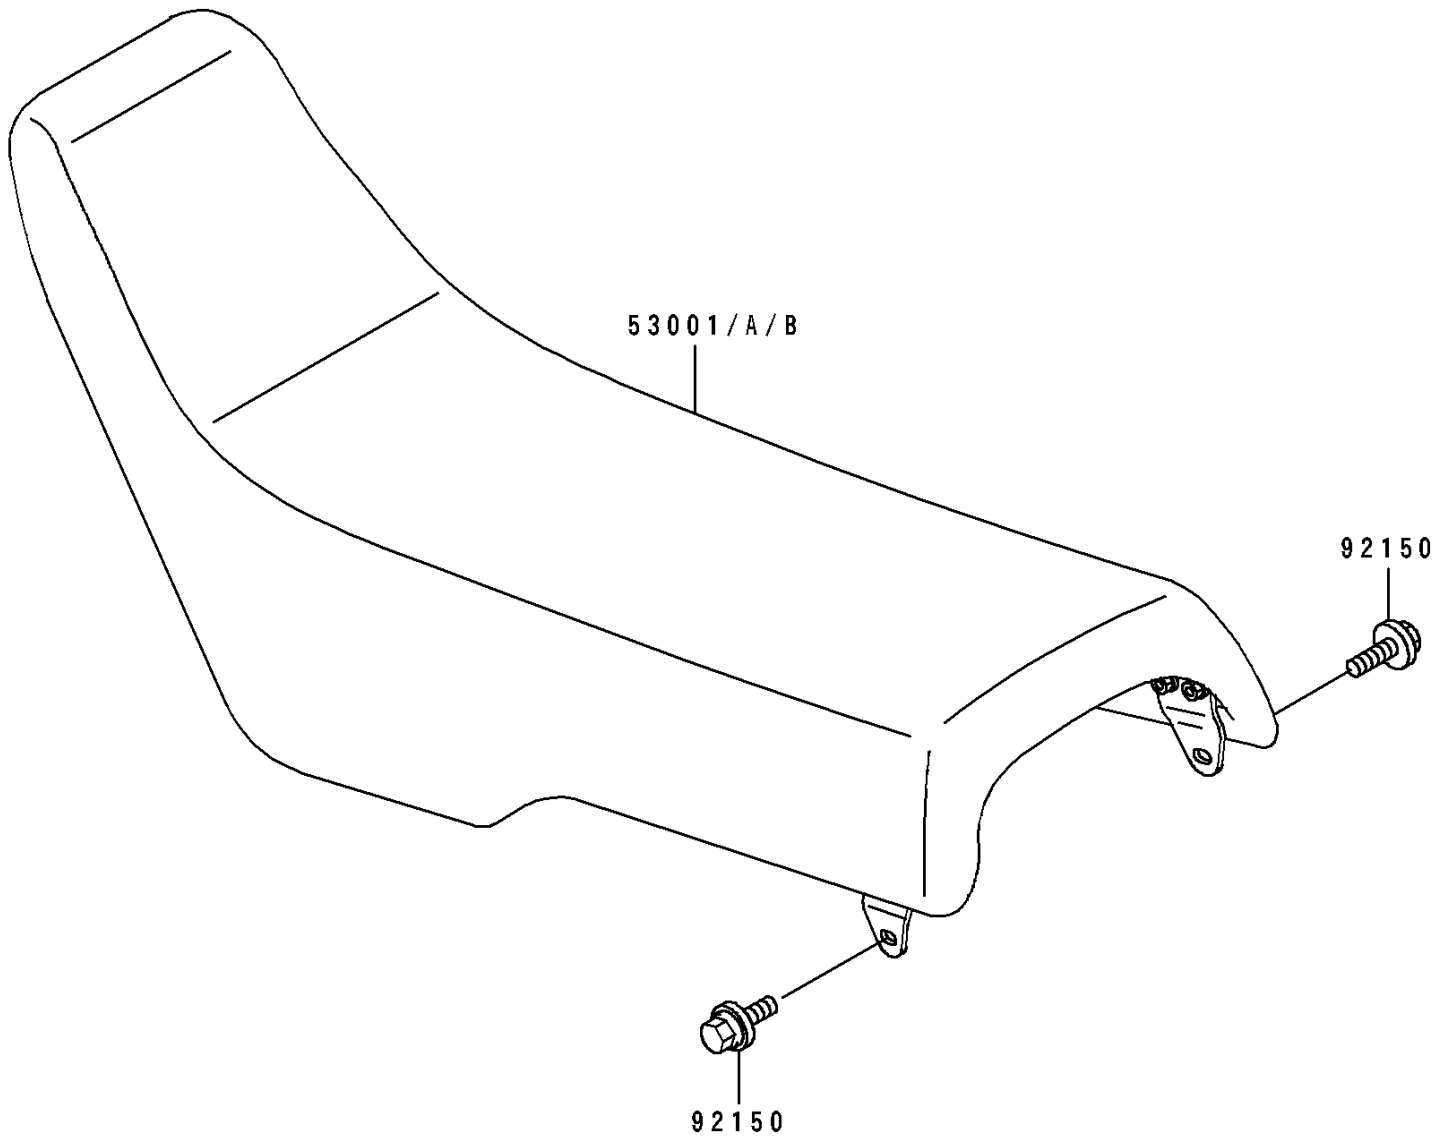

1989 KDX200 PARTS DIAGRAM

Seat

F 2510

1989 KDX200 PARTS LIST

Seat

ITEM NAME	PART NUMBER	QUANTITY
SEAT-ASSY,BLUE (Ref # 53001)	53001-1561-MD	1
BOLT,FLANGED,6X20 (Ref # 92150)	92150-1339	2