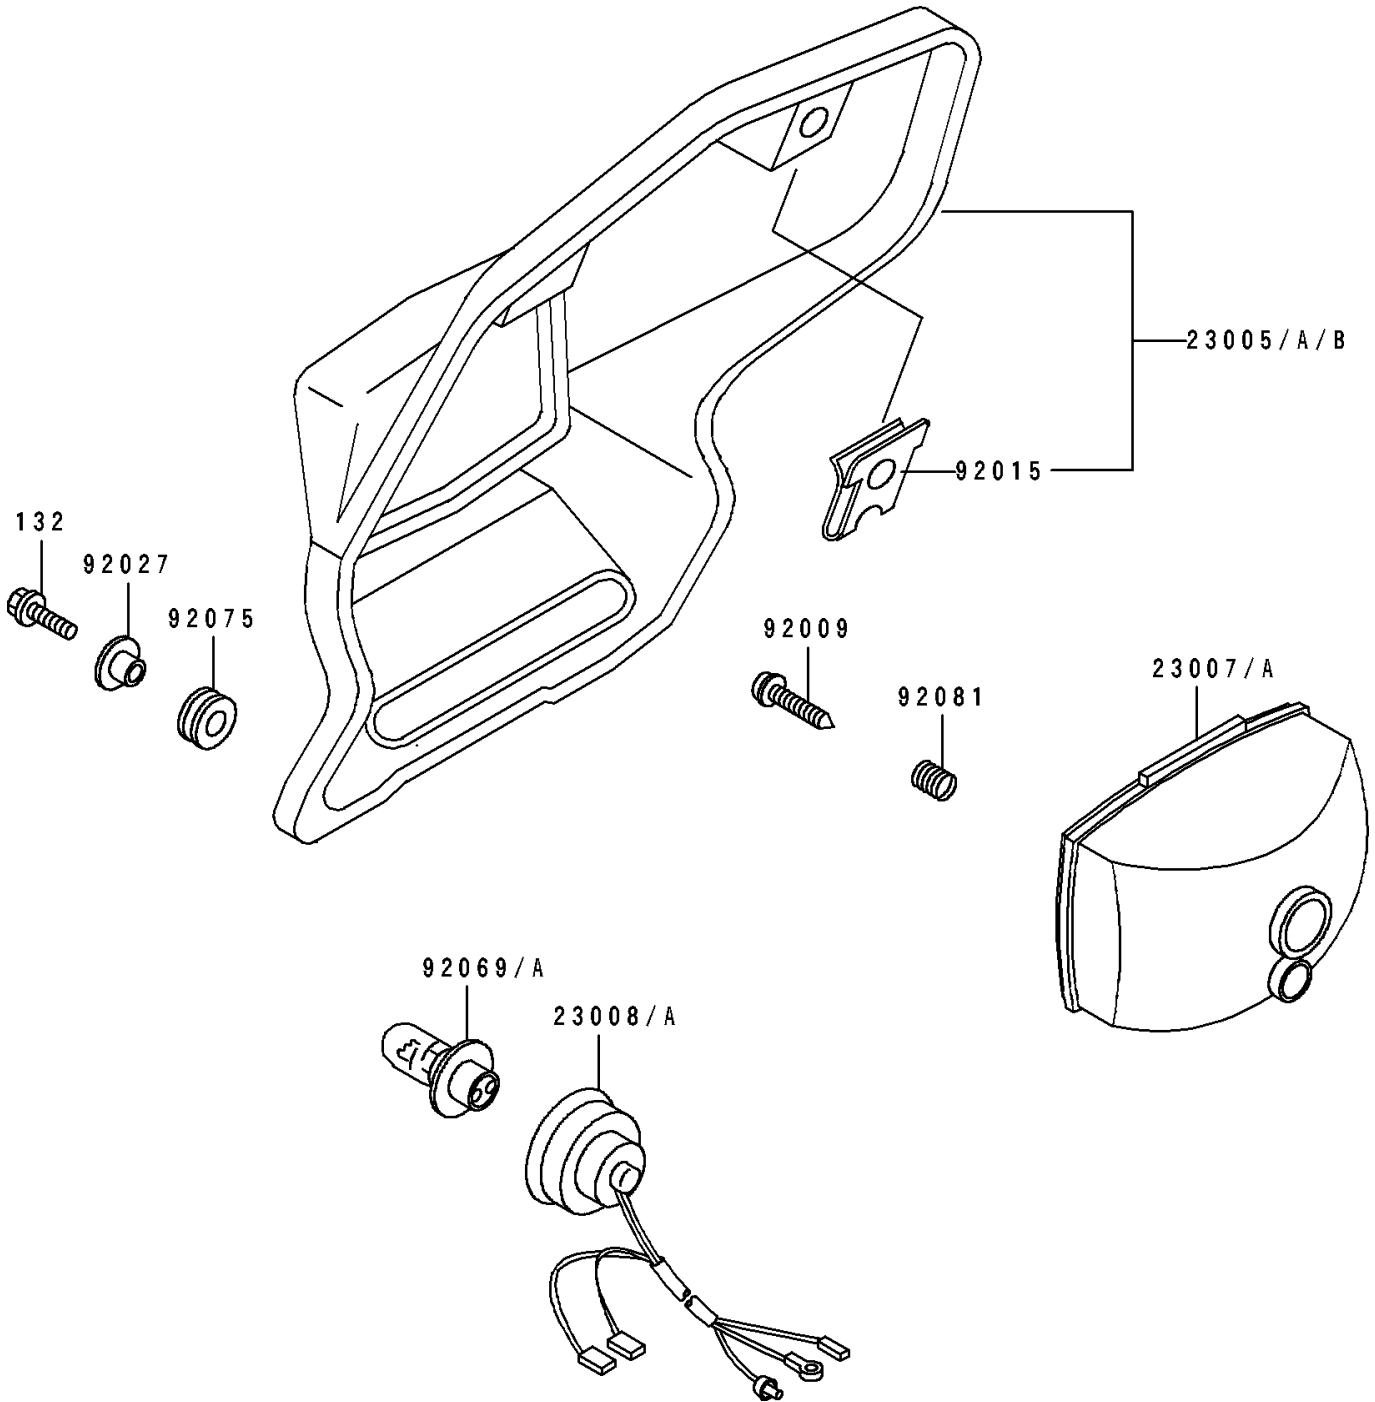

# 1989 KDX200 PARTS DIAGRAM

Head Lamp

F2710

# 1989 KDX200 PARTS LIST

## Head Lamp

ITEM NAME	PART NUMBER	QUANTITY
BODY-COMP-HEAD LAMP, GREEN/WHIT (Ref # 23005)	23005-1093-AC	1
LENS-COMP, HEAD LAMP (Ref # 23007)	23007-1199	1
SOCKET-ASSY, HEAD LAMP (Ref # 23008)	23008-1380	1
SCREW (Ref # 92009)	92009-1583	1
NUT, 6MM (Ref # 92015)	92015-1826	2
COLLAR, L=9.6 (Ref # 92027)	92027-1045	2
BULB, 12V 30/30W (Ref # 92069)	92069-1074	1
DAMPER (Ref # 92075)	92075-1028	2
SPRING, FOCUS ADJUSTING (Ref # 92081)	92081-1519	1
BOLT-FLANGED-SMALL (Ref # 132)	132G0620	2