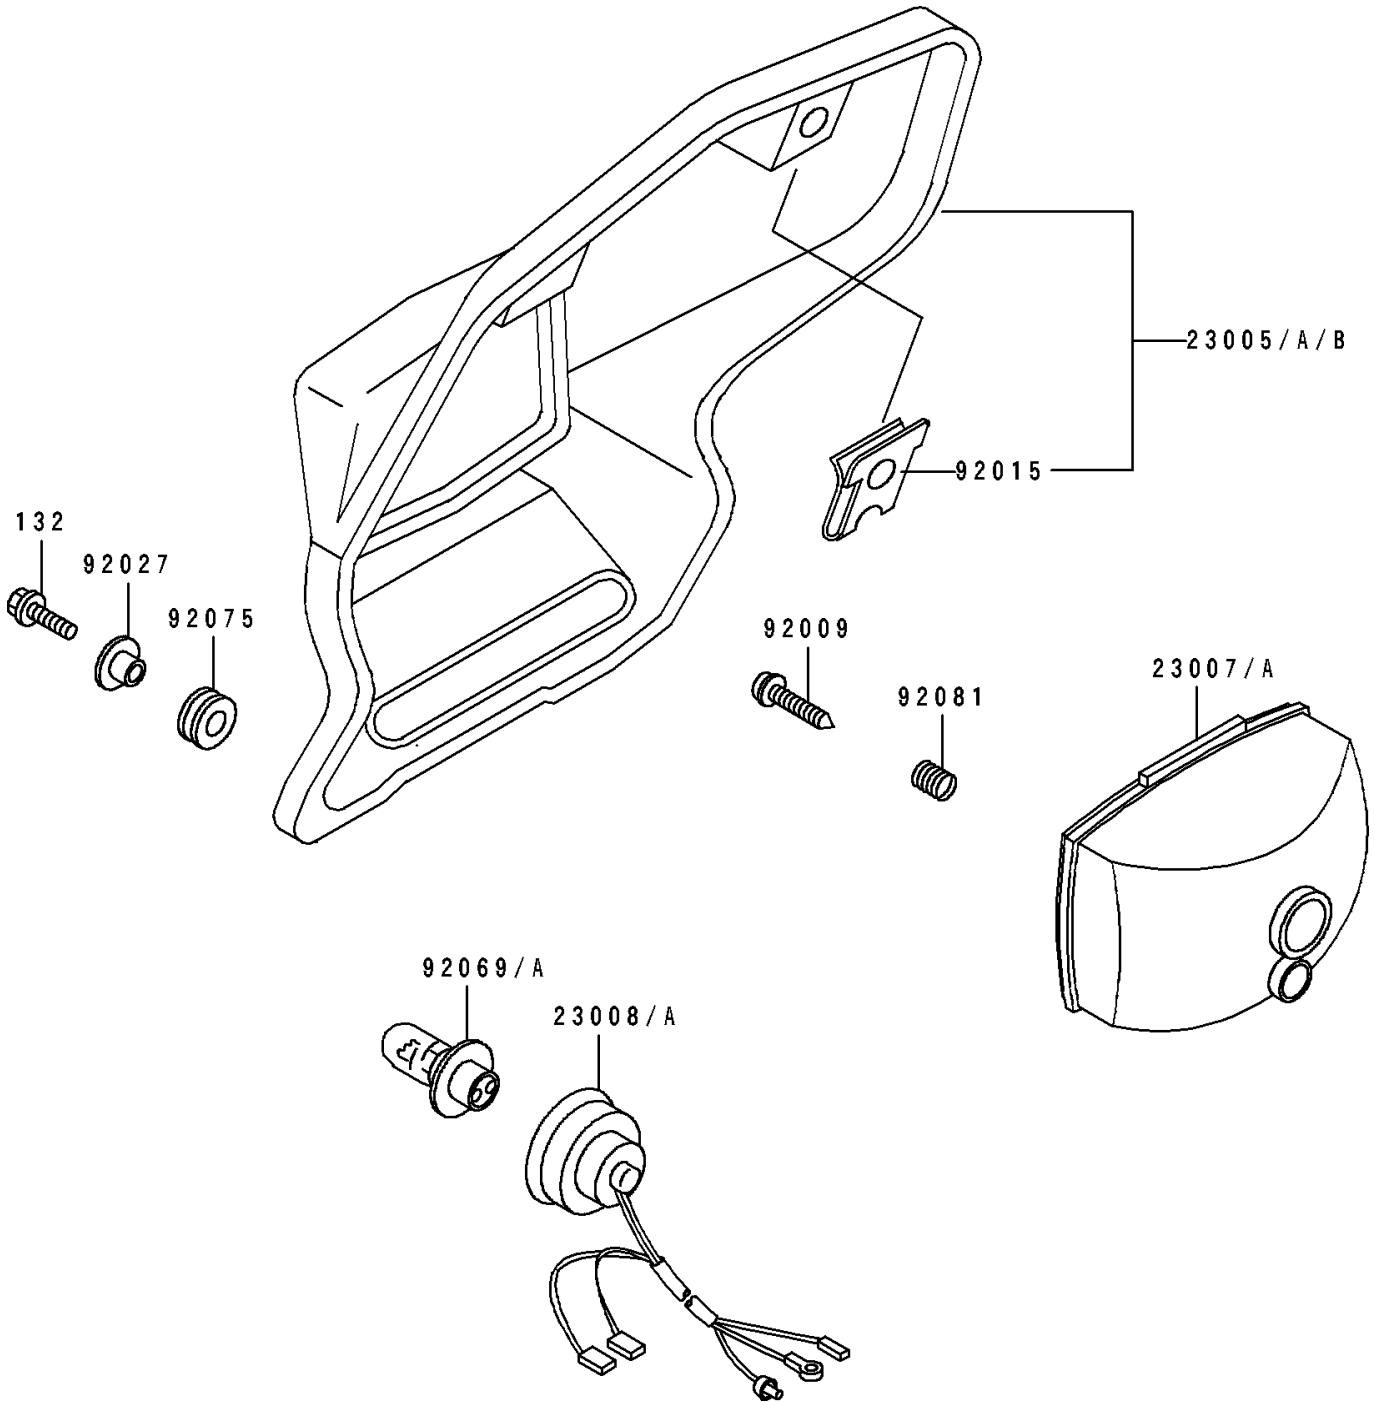

1989 KDX200 PARTS DIAGRAM

Head Lamp

F2710

1989 KDX200 PARTS LIST

Head Lamp

| ITEM NAME | PART NUMBER | QUANTITY |
|---|---------------|----------|
| BODY-COMP-HEAD LAMP, GREEN/WHIT (Ref # 23005) | 23005-1093-AC | 1 |
| LENS-COMP, HEAD LAMP (Ref # 23007) | 23007-1199 | 1 |
| SOCKET-ASSY, HEAD LAMP (Ref # 23008) | 23008-1380 | 1 |
| SCREW (Ref # 92009) | 92009-1583 | 1 |
| NUT, 6MM (Ref # 92015) | 92015-1826 | 2 |
| COLLAR, L=9.6 (Ref # 92027) | 92027-1045 | 2 |
| BULB, 12V 30/30W (Ref # 92069) | 92069-1074 | 1 |
| DAMPER (Ref # 92075) | 92075-1028 | 2 |
| SPRING, FOCUS ADJUSTING (Ref # 92081) | 92081-1519 | 1 |
| BOLT-FLANGED-SMALL (Ref # 132) | 132G0620 | 2 |