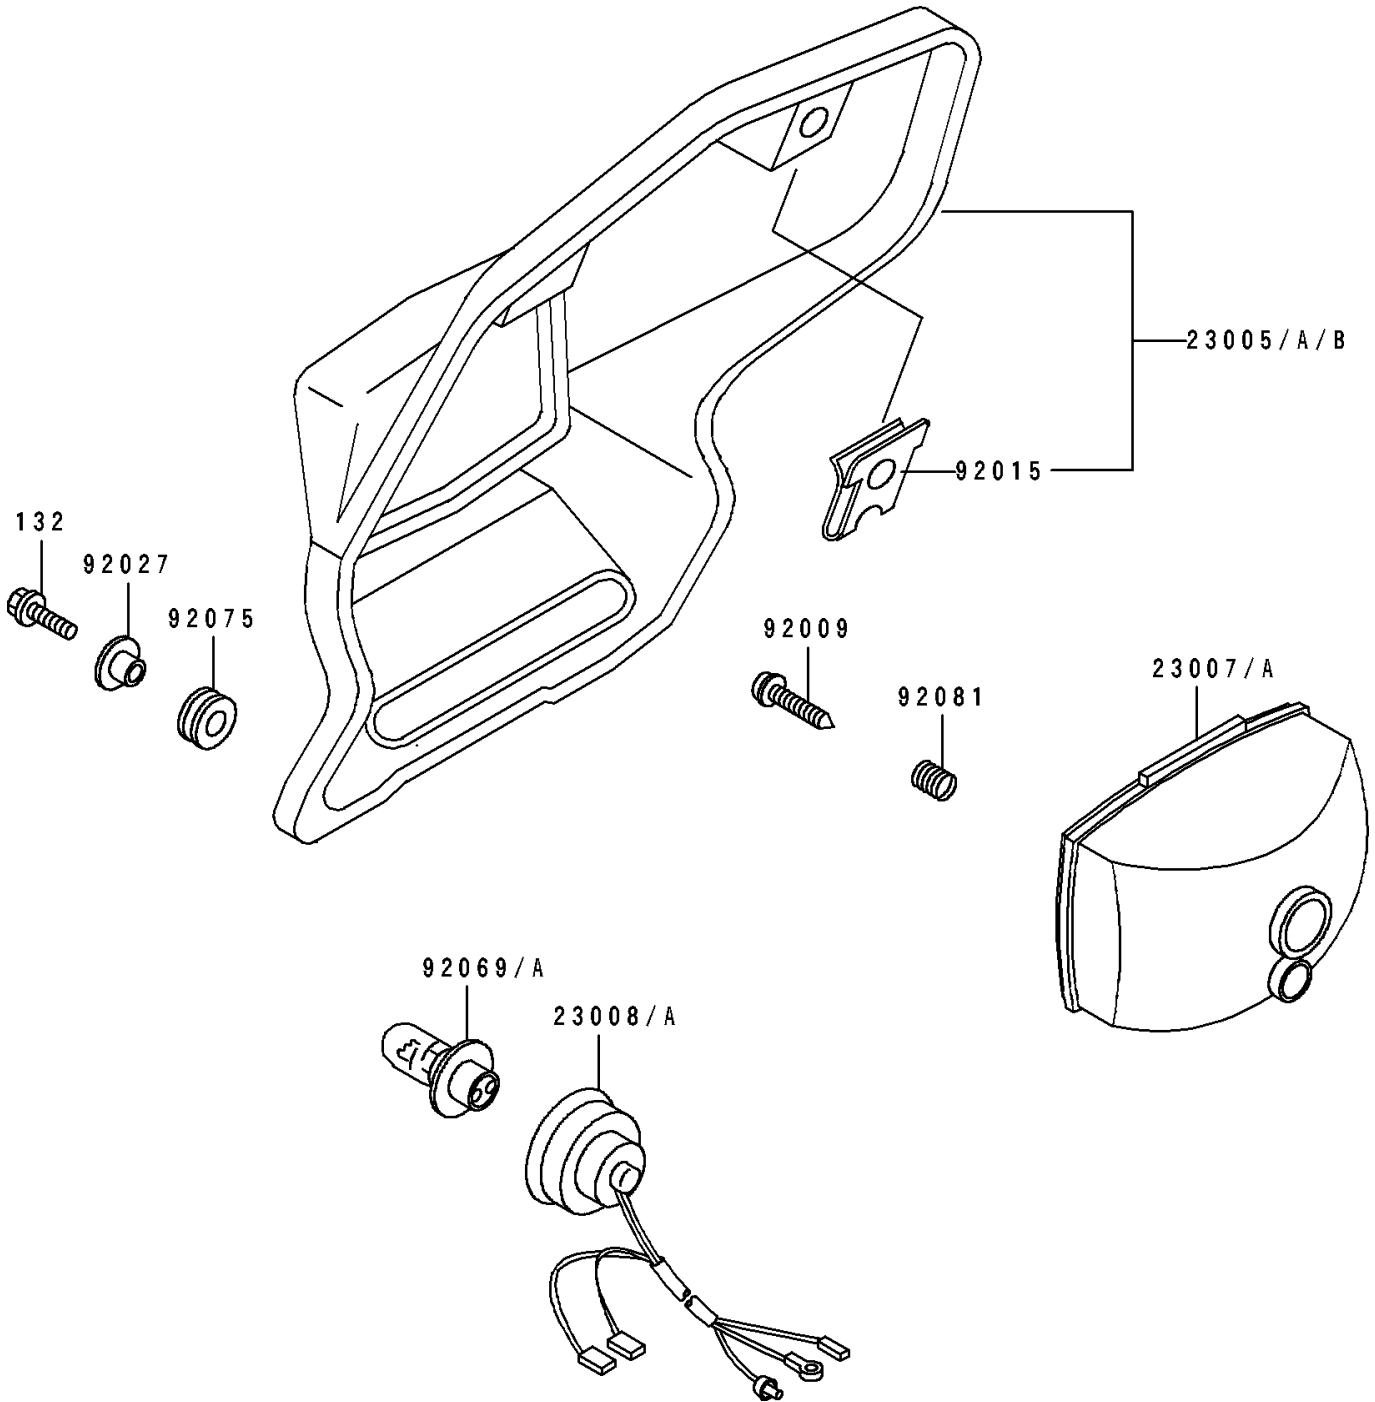

# 1990 KDX200 PARTS DIAGRAM

Head Lamp

F2710

# 1990 KDX200 PARTS LIST

## Head Lamp

ITEM NAME	PART NUMBER	QUANTITY
BODY-COMP-HEAD LAMP, GREEN/WHIT (Ref # 23005)	23005-1093-AC	1
BODY-COMP-HEAD LAMP, P.WHITE (Ref # 23005A)	23005-5004-6F	1
LENS-COMP, HEAD LAMP (Ref # 23007A)	23007-1246	1
SOCKET-ASSY, HEAD LAMP (Ref # 23008A)	23008-1435	1
SCREW (Ref # 92009)	92009-1583	1
NUT, 6MM (Ref # 92015)	92015-1826	2
COLLAR, L=9.6 (Ref # 92027)	92027-1045	2
BULB, 12V 30/30W (Ref # 92069A)	92069-1080	1
DAMPER (Ref # 92075)	92075-1028	2
SPRING, FOCUS ADJUSTING (Ref # 92081)	92081-1519	1
BOLT-FLANGED-SMALL (Ref # 132)	132G0620	2