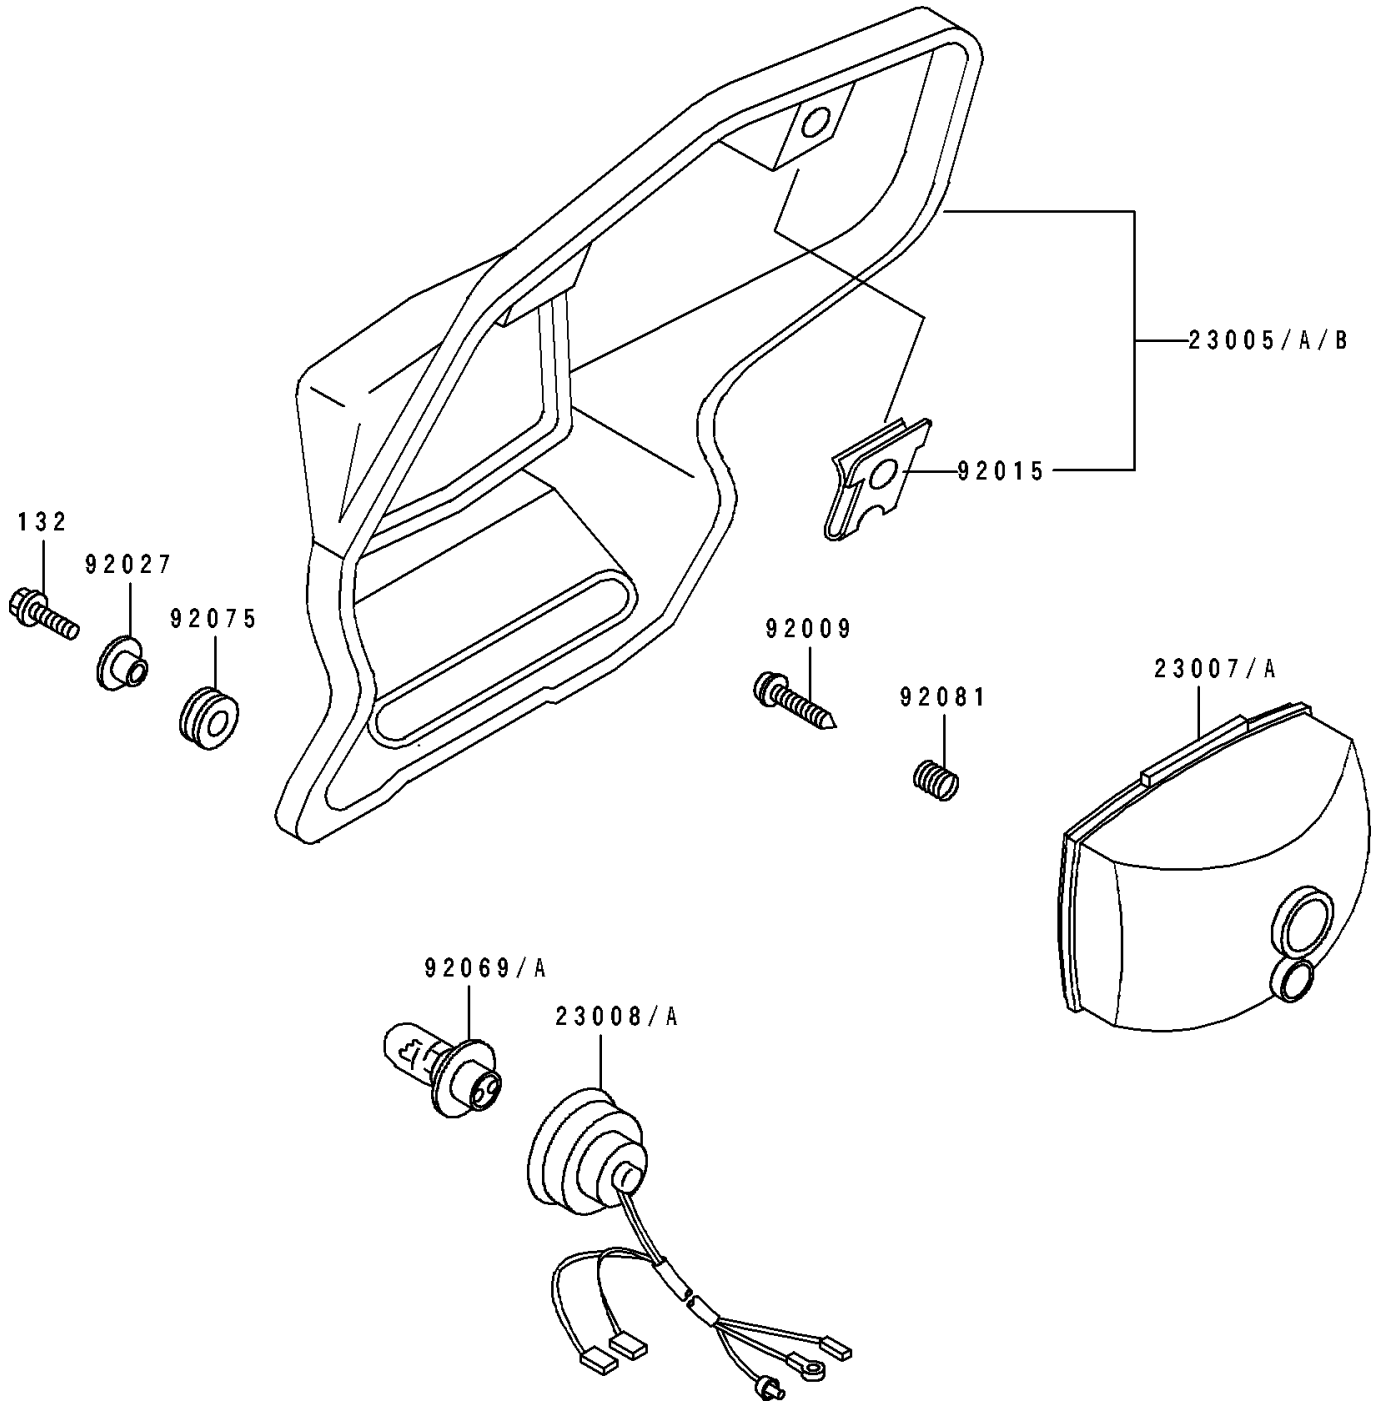

1991 KDX200 PARTS DIAGRAM

Head Lamp

F2710

1991 KDX200 PARTS LIST

Head Lamp

ITEM NAME	PART NUMBER	QUANTITY
BODY-COMP-HEAD LAMP, GREEN/WHIT (Ref # 23005)	23005-1093-AC	1
BODY-COMP-HEAD LAMP, P.WHITE (Ref # 23005B)	23005-5010-6F	1
LENS-COMP, HEAD LAMP (Ref # 23007A)	23007-1246	1
SOCKET-ASSY, HEAD LAMP (Ref # 23008A)	23008-1435	1
SCREW (Ref # 92009)	92009-1583	1
NUT, 6MM (Ref # 92015)	92015-1826	2
COLLAR, L=9.6 (Ref # 92027)	92027-1045	2
BULB, 12V 30/30W (Ref # 92069A)	92069-1080	1
DAMPER (Ref # 92075)	92075-1028	2
SPRING, FOCUS ADJUSTING (Ref # 92081)	92081-1519	1
BOLT-FLANGED-SMALL (Ref # 132)	132G0620	2