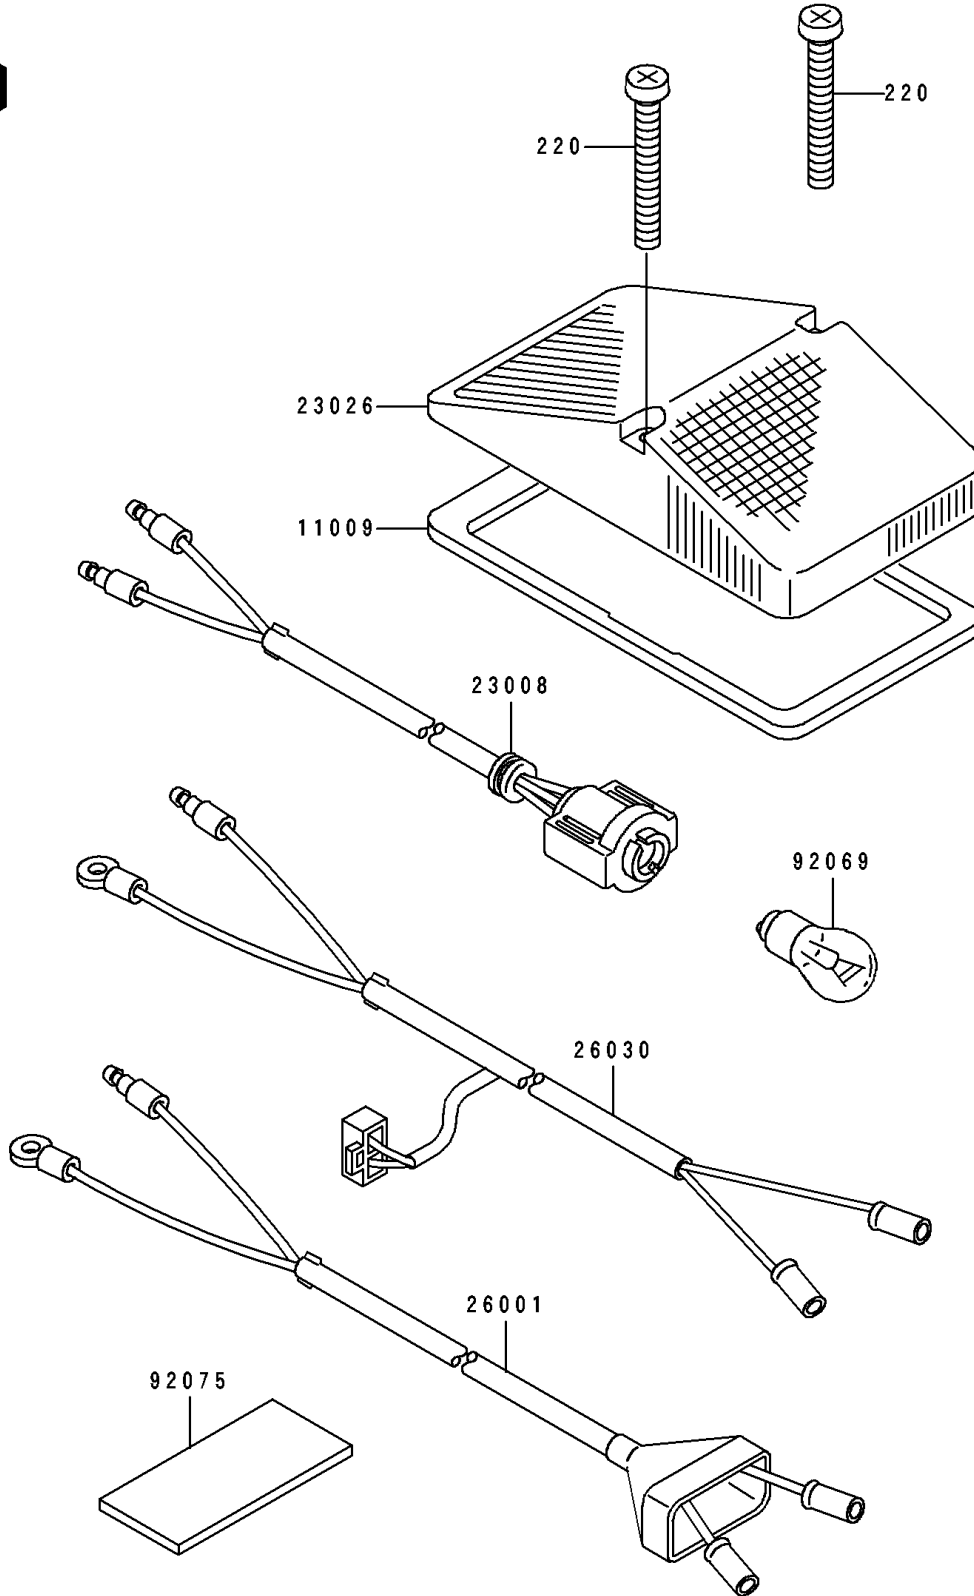

1989 KDX200 PARTS DIAGRAM

Tail Lamp

F2720

1989 KDX200 PARTS LIST

Tail Lamp

ITEM NAME	PART NUMBER	QUANTITY
GASKET,TAIL LAMP (Ref # 11009)	11009-1762	1
SOCKET-ASSY,TAIL LAMP (Ref # 23008)	23008-1404	1
LENS,TAIL LAMP (Ref # 23026)	23026-1104	1
HARNESS,TAIL LAMP (Ref # 26001)	26001-1973	1
BULB,12V 10W (Ref # 92069)	92069-1072	1
DAMPER,TAIL LAMP (Ref # 92075)	92075-1625	1
SCREW-PAN-CROS (Ref # 220)	220B0445	2