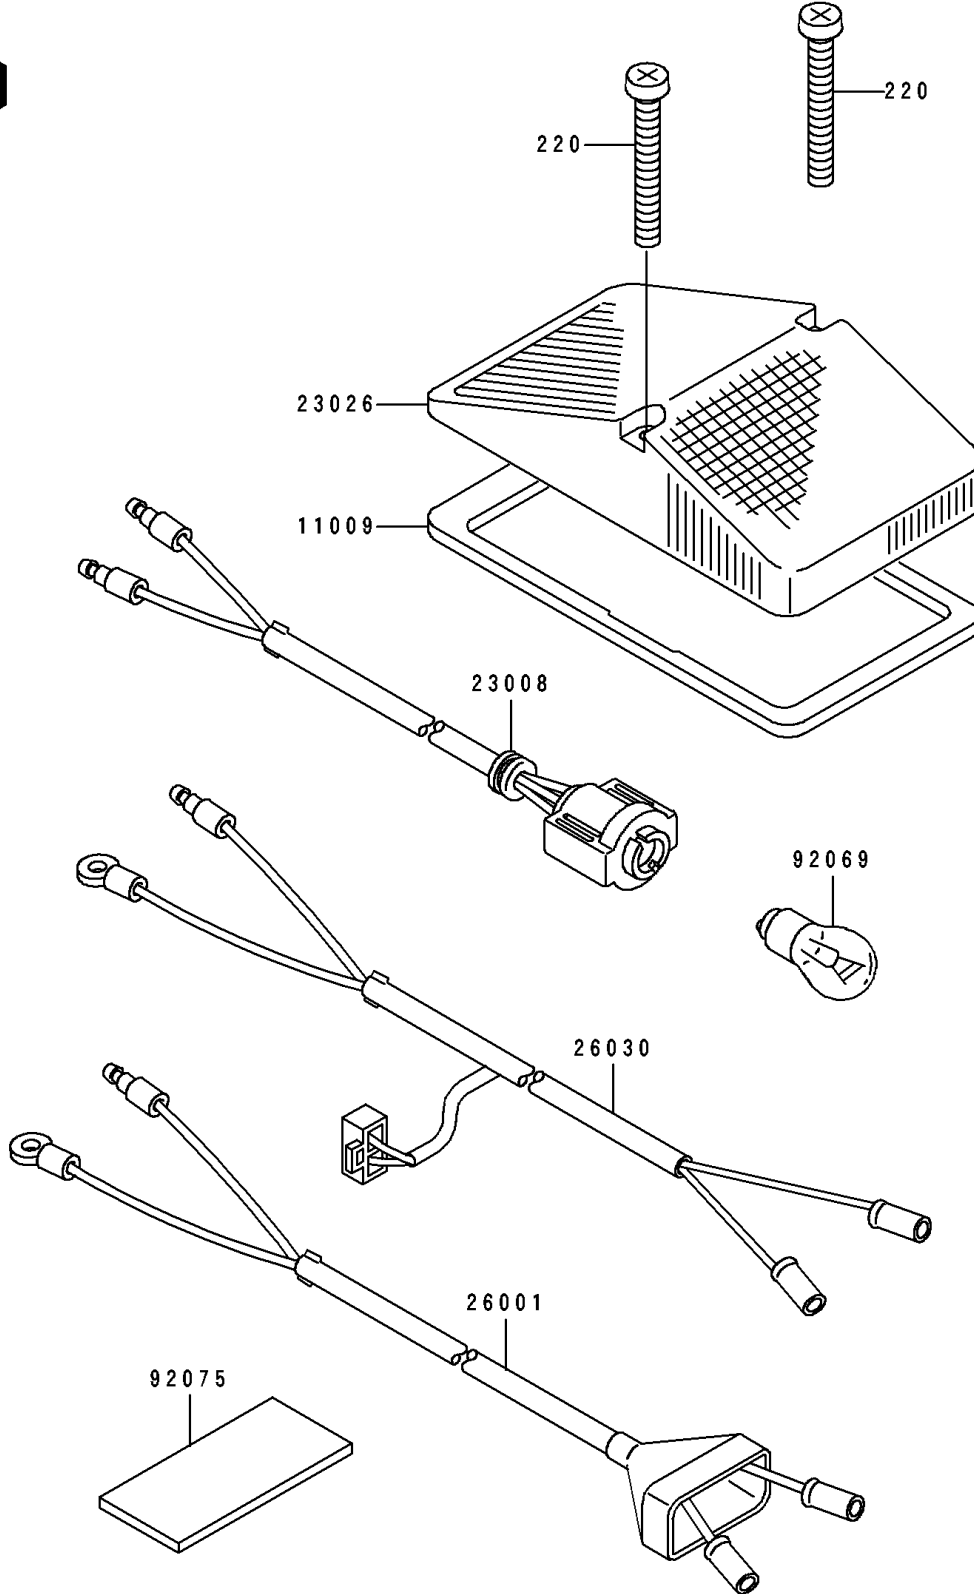

1990 KDX200 PARTS DIAGRAM

Tail Lamp

F2720

1990 KDX200 PARTS LIST

Tail Lamp

ITEM NAME	PART NUMBER	QUANTITY
GASKET,TAIL LAMP (Ref # 11009)	11009-1762	1
SOCKET-ASSY,TAIL LAMP (Ref # 23008)	23008-1404	1
LENS,TAIL LAMP (Ref # 23026)	23026-1104	1
HARNESS,TAIL LAMP (Ref # 26030)	26030-1036	1
BULB,12V 10W (Ref # 92069)	92069-1072	1
DAMPER,TAIL LAMP (Ref # 92075)	92075-1625	1
SCREW-PAN-CROS (Ref # 220)	220B0445	2