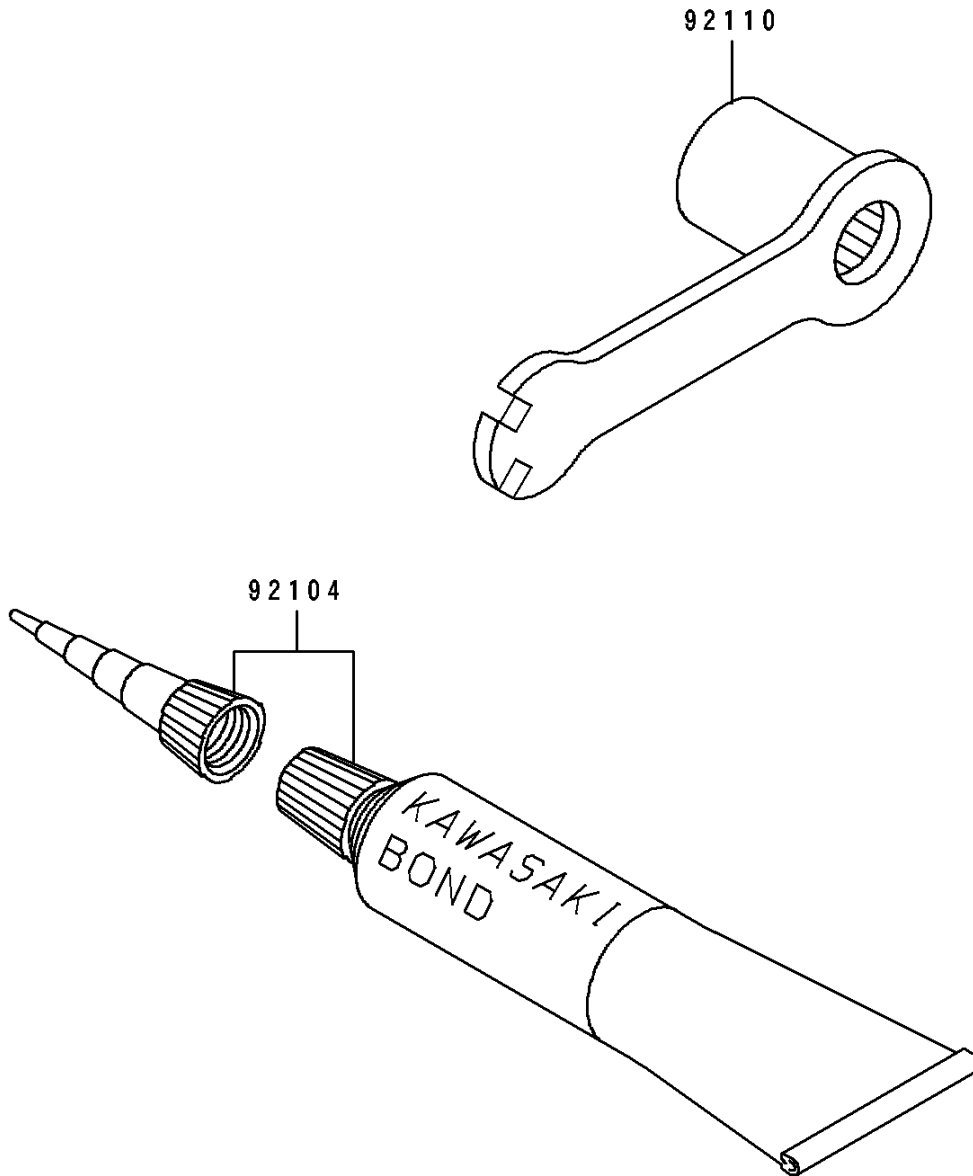

1989 KDX200 PARTS DIAGRAM

Tool

F2810

1989 KDX200 PARTS LIST

Tool

| ITEM NAME | PART NUMBER | QUANTITY |
|--|-------------|----------|
| GASKET-LIQUID,TUBE,100G,SILVER (Ref # 92104) | 92104-002 | 1 |
| TOOL-WRENCH,BOX,21MM&SPOKE (Ref # 92110) | 92110-1142 | 1 |