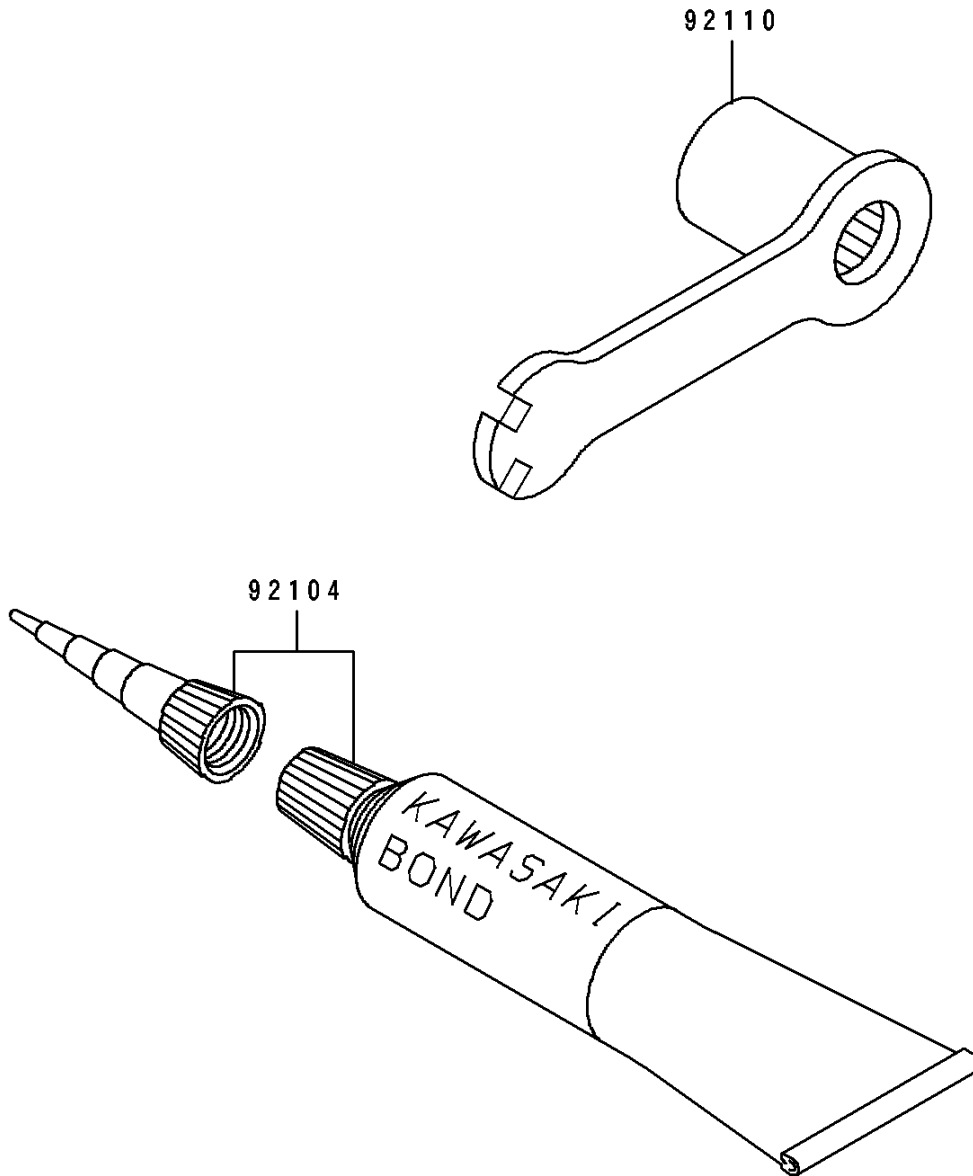

1990 KDX200 PARTS DIAGRAM

Tool

F2810

1990 KDX200 PARTS LIST

Tool

| ITEM NAME | PART NUMBER | QUANTITY |
|--|-------------|----------|
| GASKET-LIQUID,TUBE,100G,SILVER (Ref # 92104) | 92104-002 | 1 |
| TOOL-WRENCH,BOX,21MM&SPOKE (Ref # 92110) | 92110-1142 | 1 |