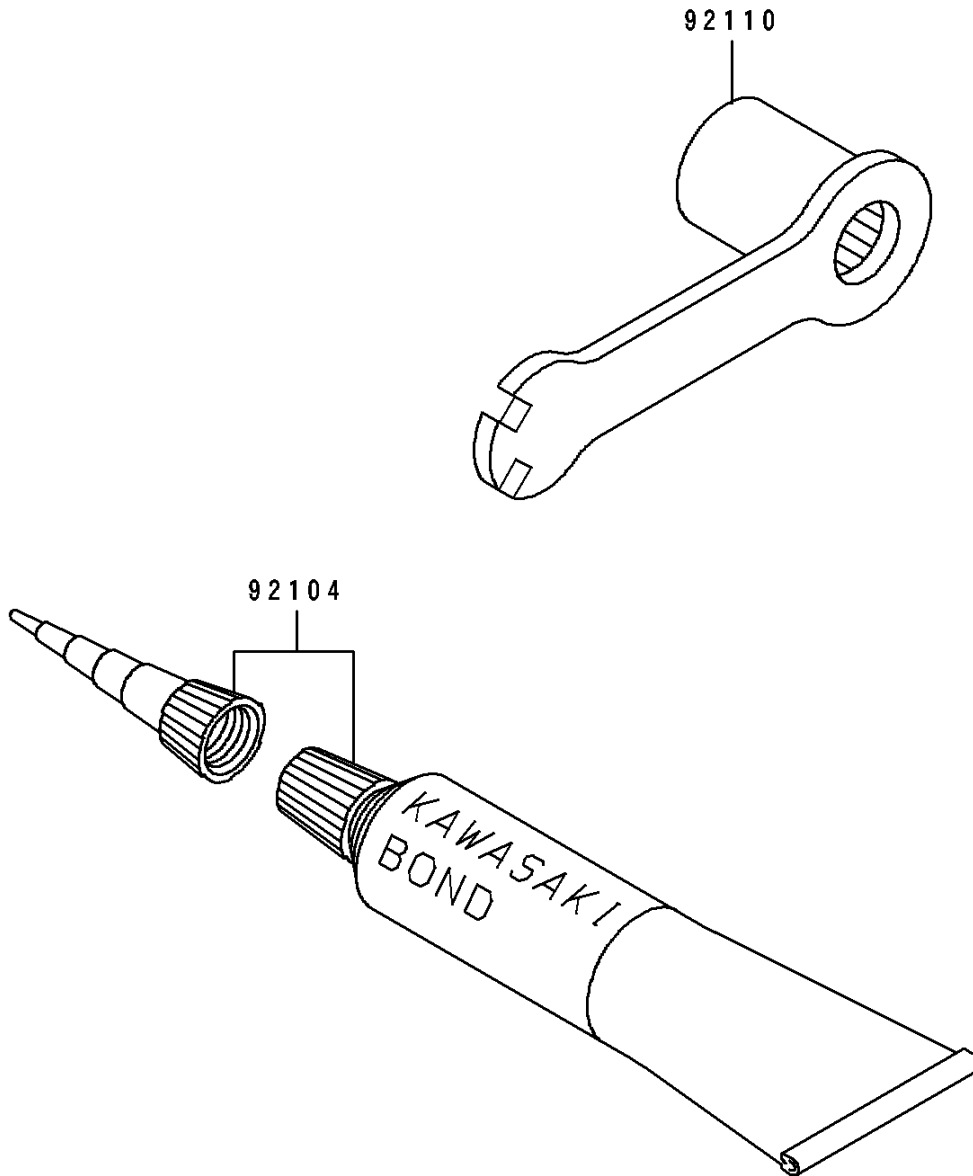

1991 KDX200 PARTS DIAGRAM

Tool

F2810

1991 KDX200 PARTS LIST

Tool

ITEM NAME	PART NUMBER	QUANTITY
GASKET-LIQUID,TUBE,100G,SILVER (Ref # 92104)	92104-002	1
TOOL-WRENCH,BOX,21MM&SPOKE (Ref # 92110)	92110-1142	1