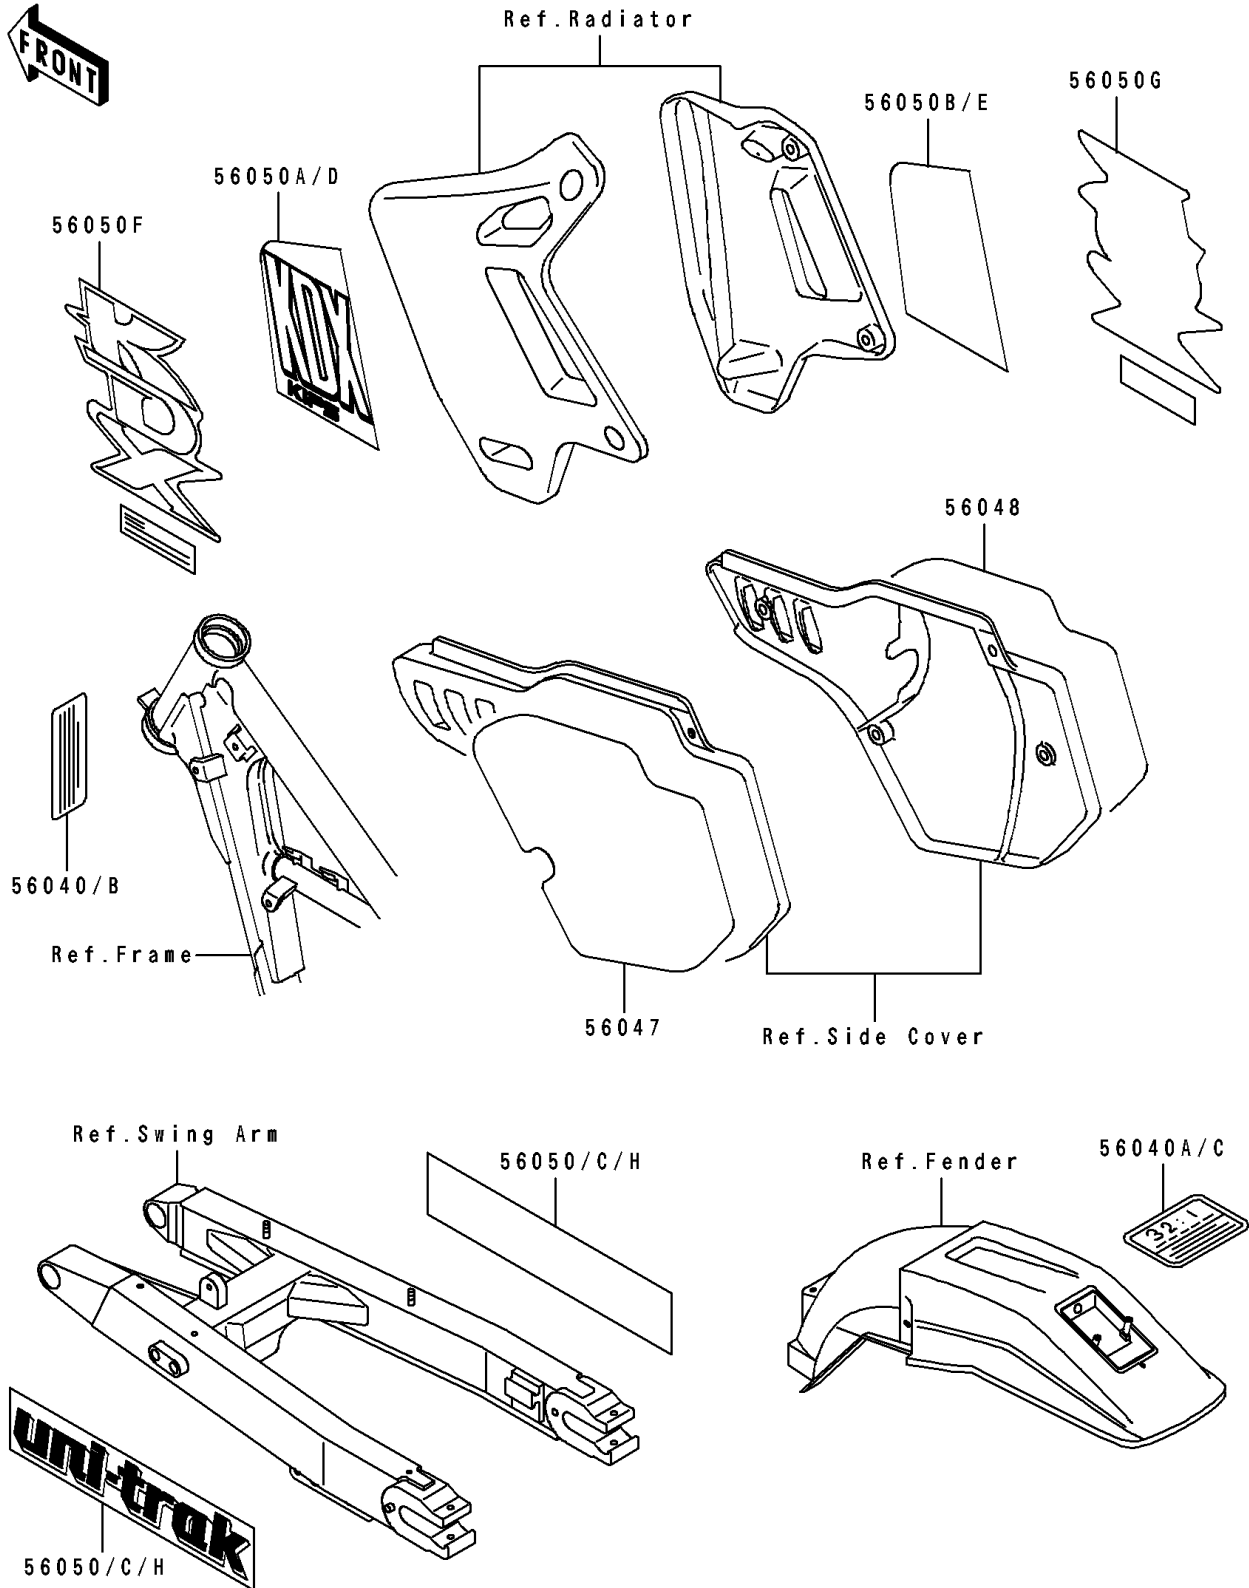

# 1989 KDX200 PARTS DIAGRAM

Label(Green)

F2860

# 1989 KDX200 PARTS LIST

Label(Green)

ITEM NAME	PART NUMBER	QUANTITY
LABEL-WARNING,OFF-ROAD VEHICLE (Ref # 56040)	56040-1018	1
LABEL-WARNING,GASOLINE/OIL (Ref # 56040A)	56040-1129	1
PATTERN,SIDE COVER,LH (Ref # 56047)	56047-1784	1
PATTERN,SIDE COVER,RH (Ref # 56048)	56048-1524	1
MARK,SWING ARM,UNI-TRAK (Ref # 56050)	56050-1185	2
MARK,SHROUD,LH (Ref # 56050A)	56050-1190	1
MARK,SHROUD,RH (Ref # 56050B)	56050-1191	1