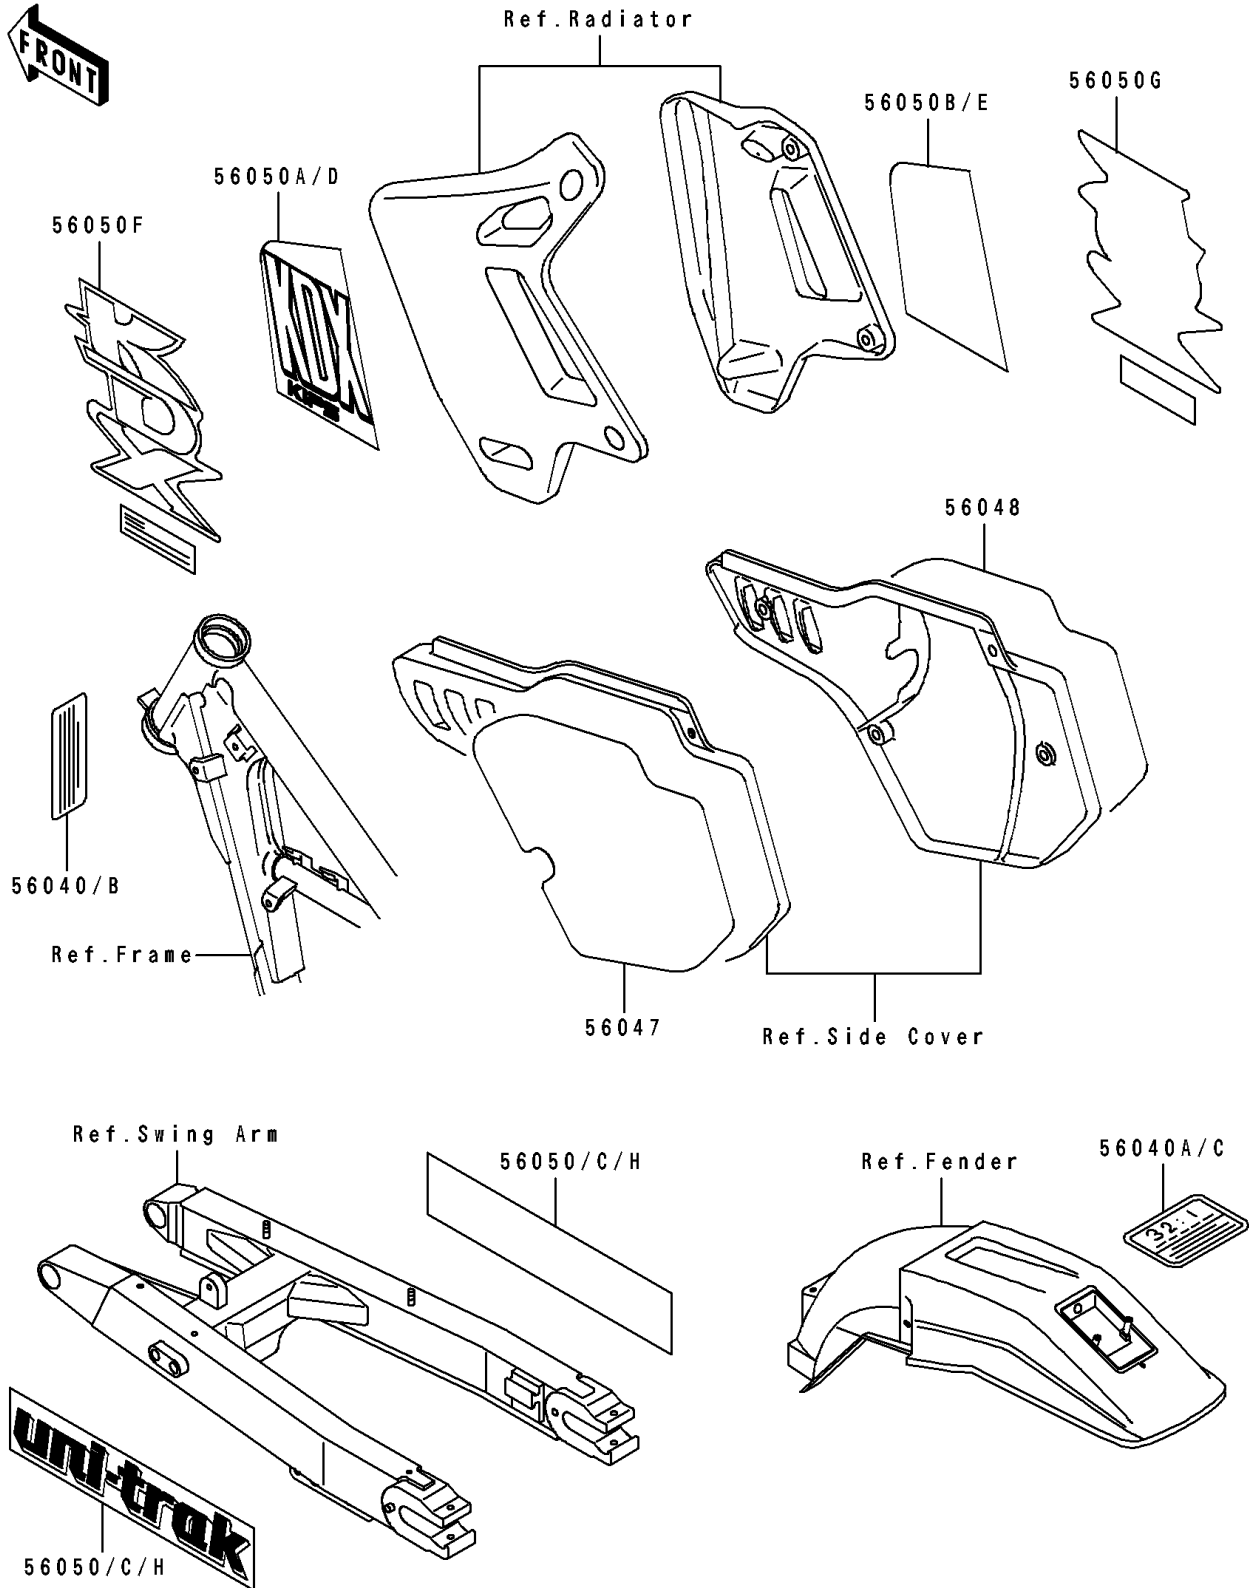

# 1991 KDX200 PARTS DIAGRAM

Label(Green)

F2860

## 1991 KDX200 PARTS LIST

Label(Green)

ITEM NAME	PART NUMBER	QUANTITY
LABEL-WARNING,OFF-ROAD VEHICLE (Ref # 56040)	56040-1018	1
LABEL-WARNING,GASOLINE/OIL (Ref # 56040A)	56040-1129	1
LABEL-WARNING,OFF-ROAD VEHICLE (Ref # 56040B)	56040-1304	1
LABEL-WARNING,GASOLINE/OIL (Ref # 56040C)	56040-1306	1
PATTERN,SIDE COVER,LH (Ref # 56047)	56047-1784	1
PATTERN,SIDE COVER,RH (Ref # 56048)	56048-1524	1
MARK,SHROUD,LH,KDX (Ref # 56050F)	56050-1566	1
MARK,SHROUD,RH,KDX (Ref # 56050G)	56050-1567	1
MARK,SWING ARM,UNI-TRAK (Ref # 56050H)	56050-1671	2