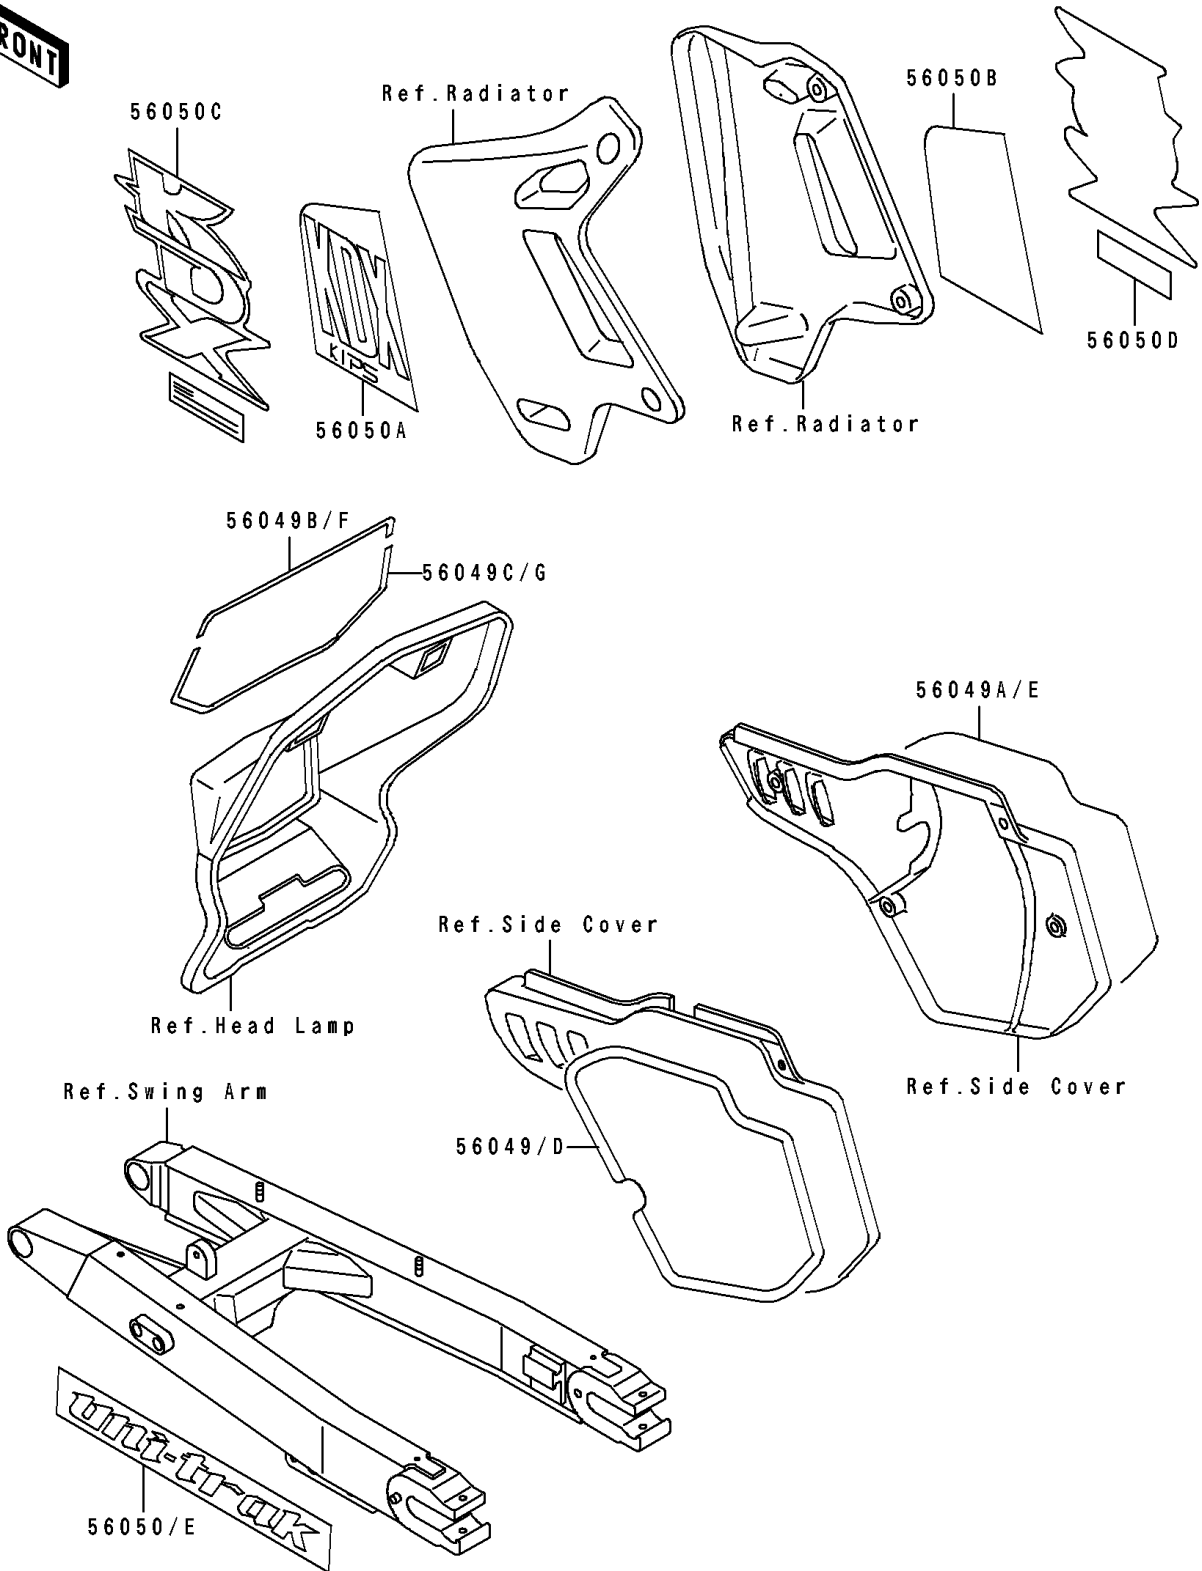

1991 KDX200 PARTS DIAGRAM

Label(White)

F2860A

1991 KDX200 PARTS LIST

Label(White)

| ITEM NAME | PART NUMBER | QUANTITY |
|---|-------------|----------|
| PATTERN,SIDE COVER,LH (Ref # 56049D) | 56049-1922 | 1 |
| PATTERN,SIDE COVER,RH (Ref # 56049E) | 56049-1923 | 1 |
| PATTERN,NUMBER PLATE,UPP (Ref # 56049F) | 56049-1924 | 1 |
| PATTERN,NUMBER PLATE,LWR (Ref # 56049G) | 56049-1925 | 1 |
| MARK,SHROUD,LH (Ref # 56050C) | 56050-1643 | 1 |
| MARK,SHROUD,RH (Ref # 56050D) | 56050-1644 | 1 |
| MARK,SWING ARM,UNI-TRAK (Ref # 56050E) | 56050-1671 | 2 |