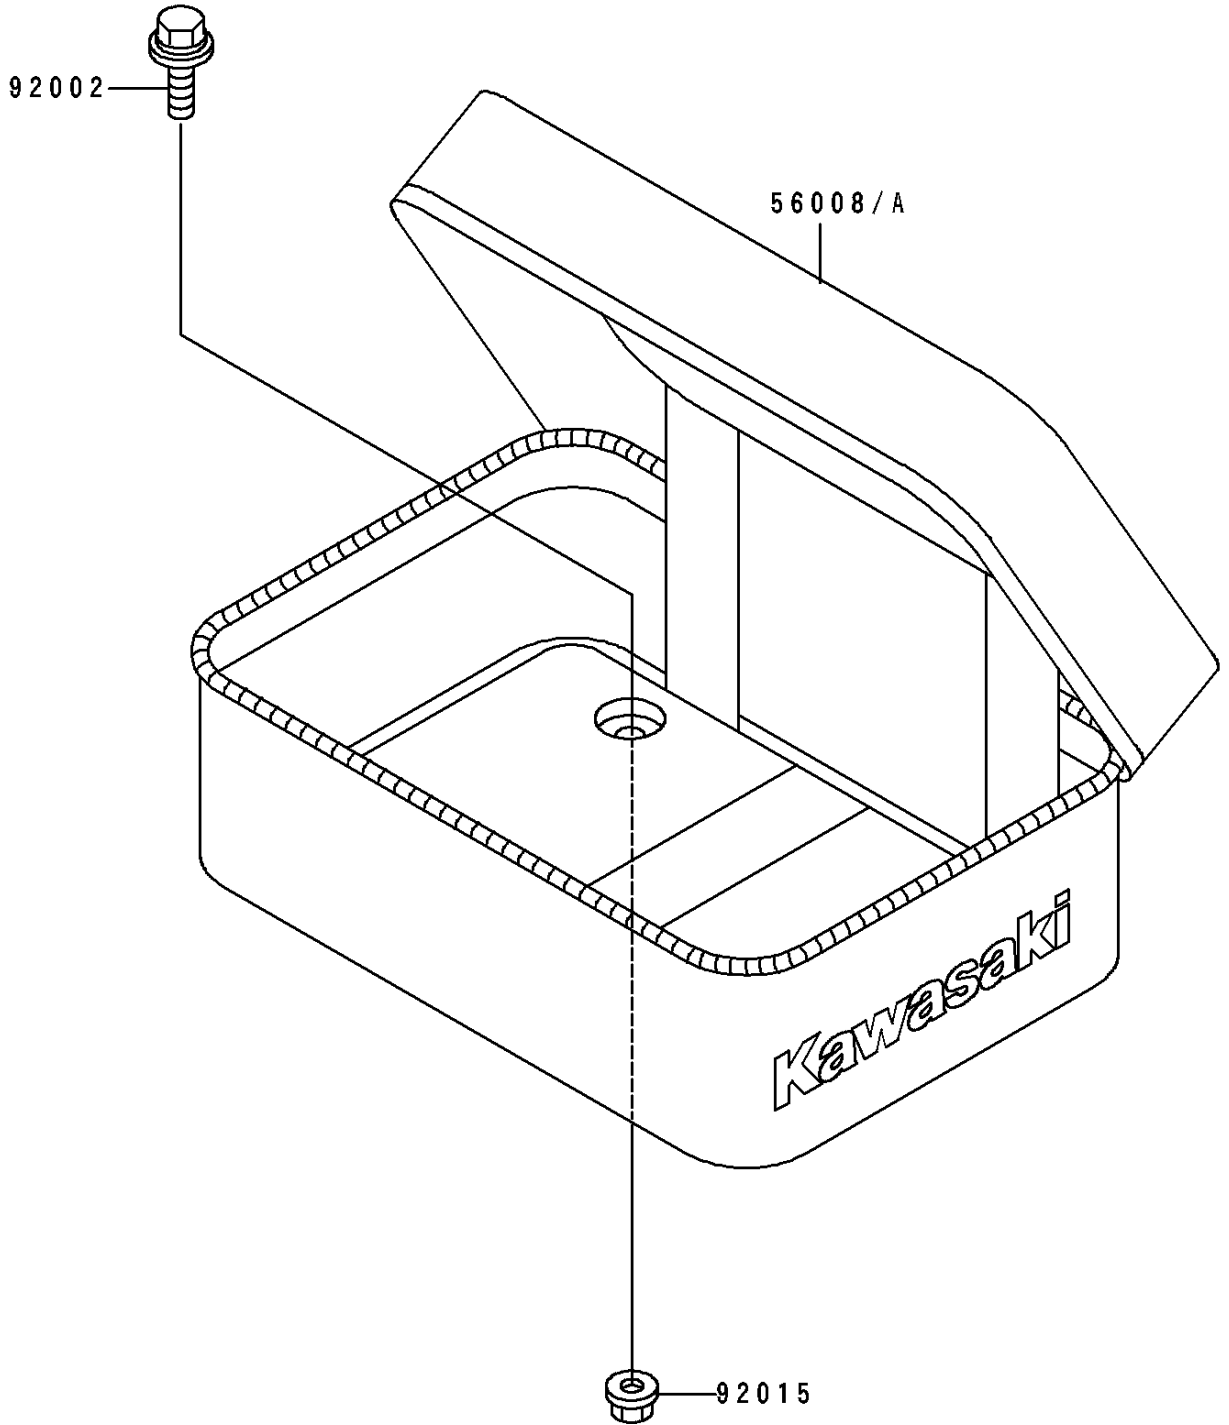

# 1990 KDX200 PARTS DIAGRAM

Accessory

F2910

# 1990 KDX200 PARTS LIST

## Accessory

| ITEM NAME                     | PART NUMBER   | QUANTITY |
|-------------------------------|---------------|----------|
| BAG,TOOL,BLUE (Ref # 56008A)  | 56008-1068-MY | 1        |
| BOLT,6X18 (Ref # 92002)       | 92002-1952    | 4        |
| NUT,FLANGED,6MM (Ref # 92015) | 92015-1078    | 4        |