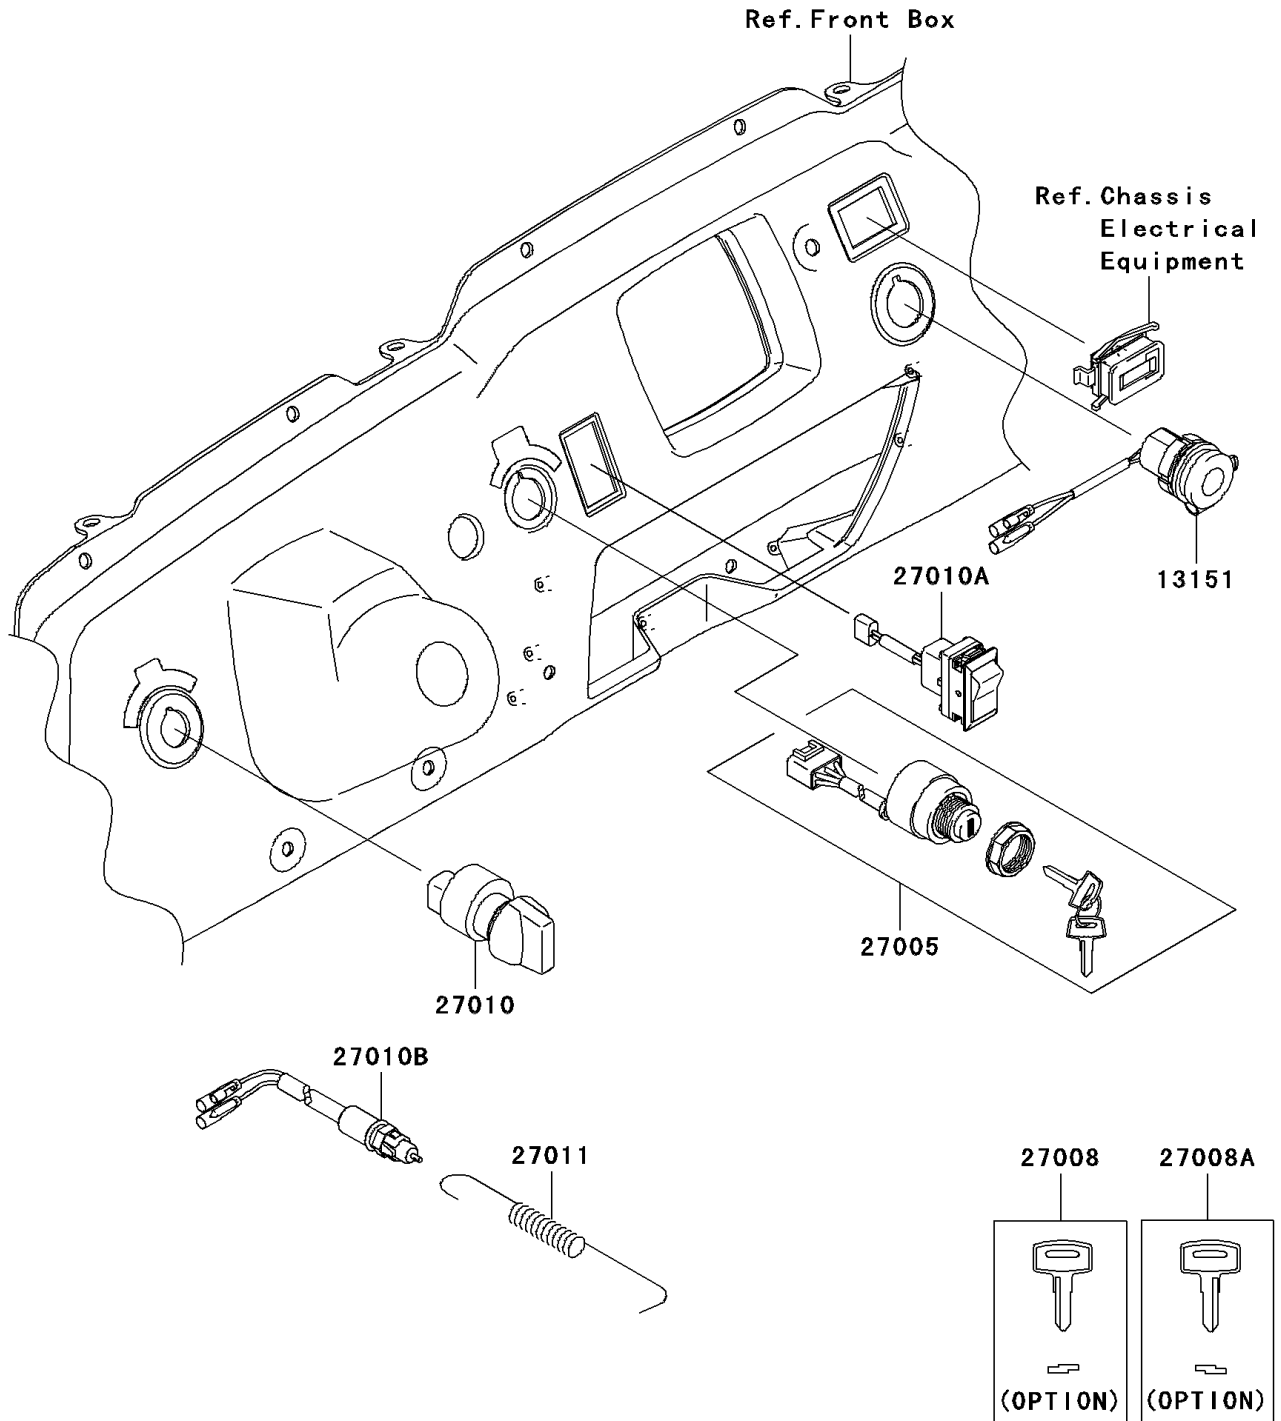

2008 Teryx[®] 750 4x4 LE PARTS DIAGRAM

Ignition Switch

F2770

2008 Teryx® 750 4x4 LE PARTS LIST

Ignition Switch

ITEM NAME	PART NUMBER	QUANTITY
SWITCH-COMP,D.C.TERMINAL (Ref # 13151)	13151-0003	1
SWITCH-ASSY-IGNITION (Ref # 27005)	27005-0036	1
KEY-LOCK,BLANK (Ref # 27008)	27008-1153	1
KEY-LOCK,BLANK (Ref # 27008A)	27008-1157	1
SWITCH,HEAD LAMP (Ref # 27010)	27010-0067	1
SWITCH,2/4WD (Ref # 27010A)	27010-0068	1
SWITCH,REAR BRAKE (Ref # 27010B)	27010-1475	1
SPRING,BRAKE LAMP SWITCH (Ref # 27011)	27011-006	1