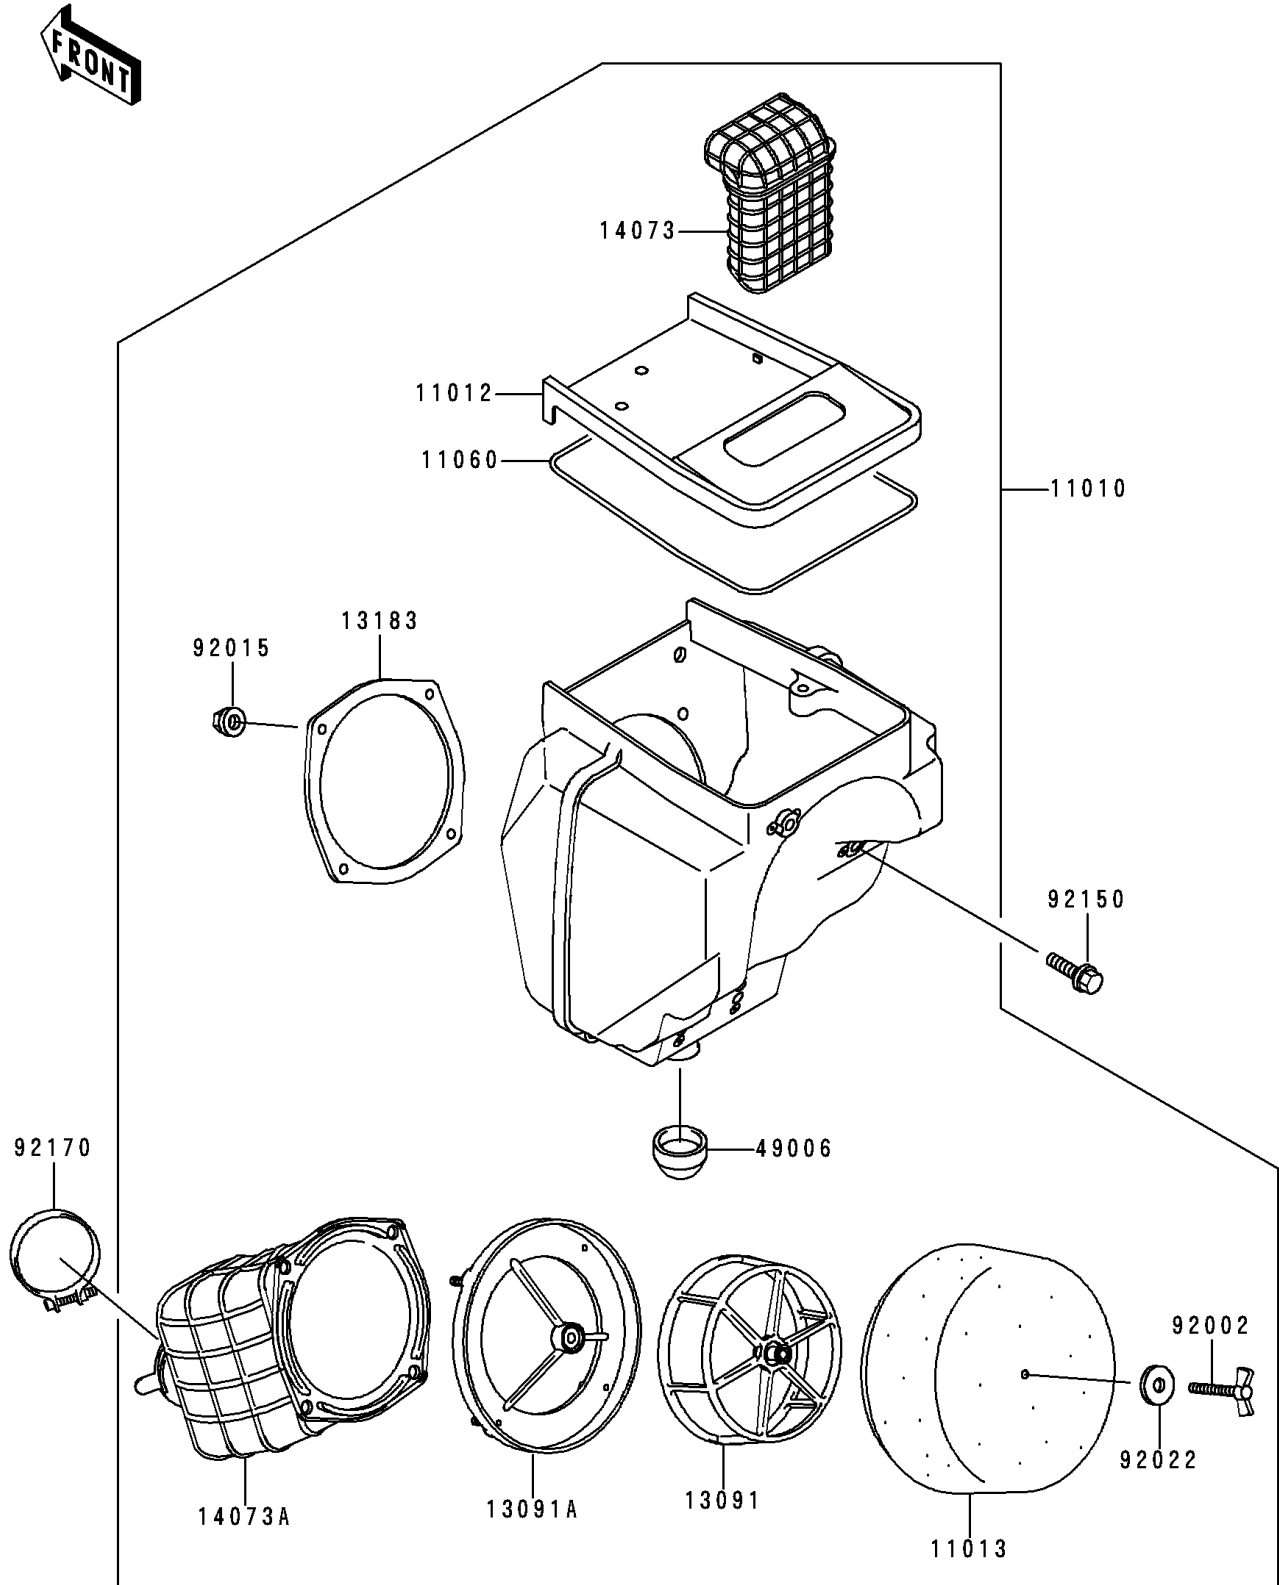

1995 KDX200 PARTS DIAGRAM

Air Cleaner

E1130

1995 KDX200 PARTS LIST

Air Cleaner

ITEM NAME	PART NUMBER	QUANTITY
FILTER-ASSY-AIR (Ref # 11010)	11010-1575	1
CAP,AIR FILTER (Ref # 11012)	11012-1913	1
ELEMENT-AIR FILTER (Ref # 11013)	11013-1260	1
GASKET,AIR FILTER (Ref # 11060)	11060-1664	1
HOLDER,ELEMENT (Ref # 13091)	13091-1454	1
HOLDER (Ref # 13091A)	13091-1951	1
PLATE,DUCT FITTING (Ref # 13183)	13183-1046	1
DUCT,AIR INLET (Ref # 14073)	14073-1577	1
DUCT,AIR FILTER (Ref # 14073A)	14073-1597	1
BOOT (Ref # 49006)	49006-1248	1
BOLT,WING (Ref # 92002)	92002-1719	1
NUT,FLANGED,5MM (Ref # 92015)	92015-1259	4
WASHER,6.5X20X1.6 (Ref # 92022)	92022-125	1
BOLT,6X20 (Ref # 92150)	92150-1892	3
CLAMP,65MM (Ref # 92170)	92170-1526	1