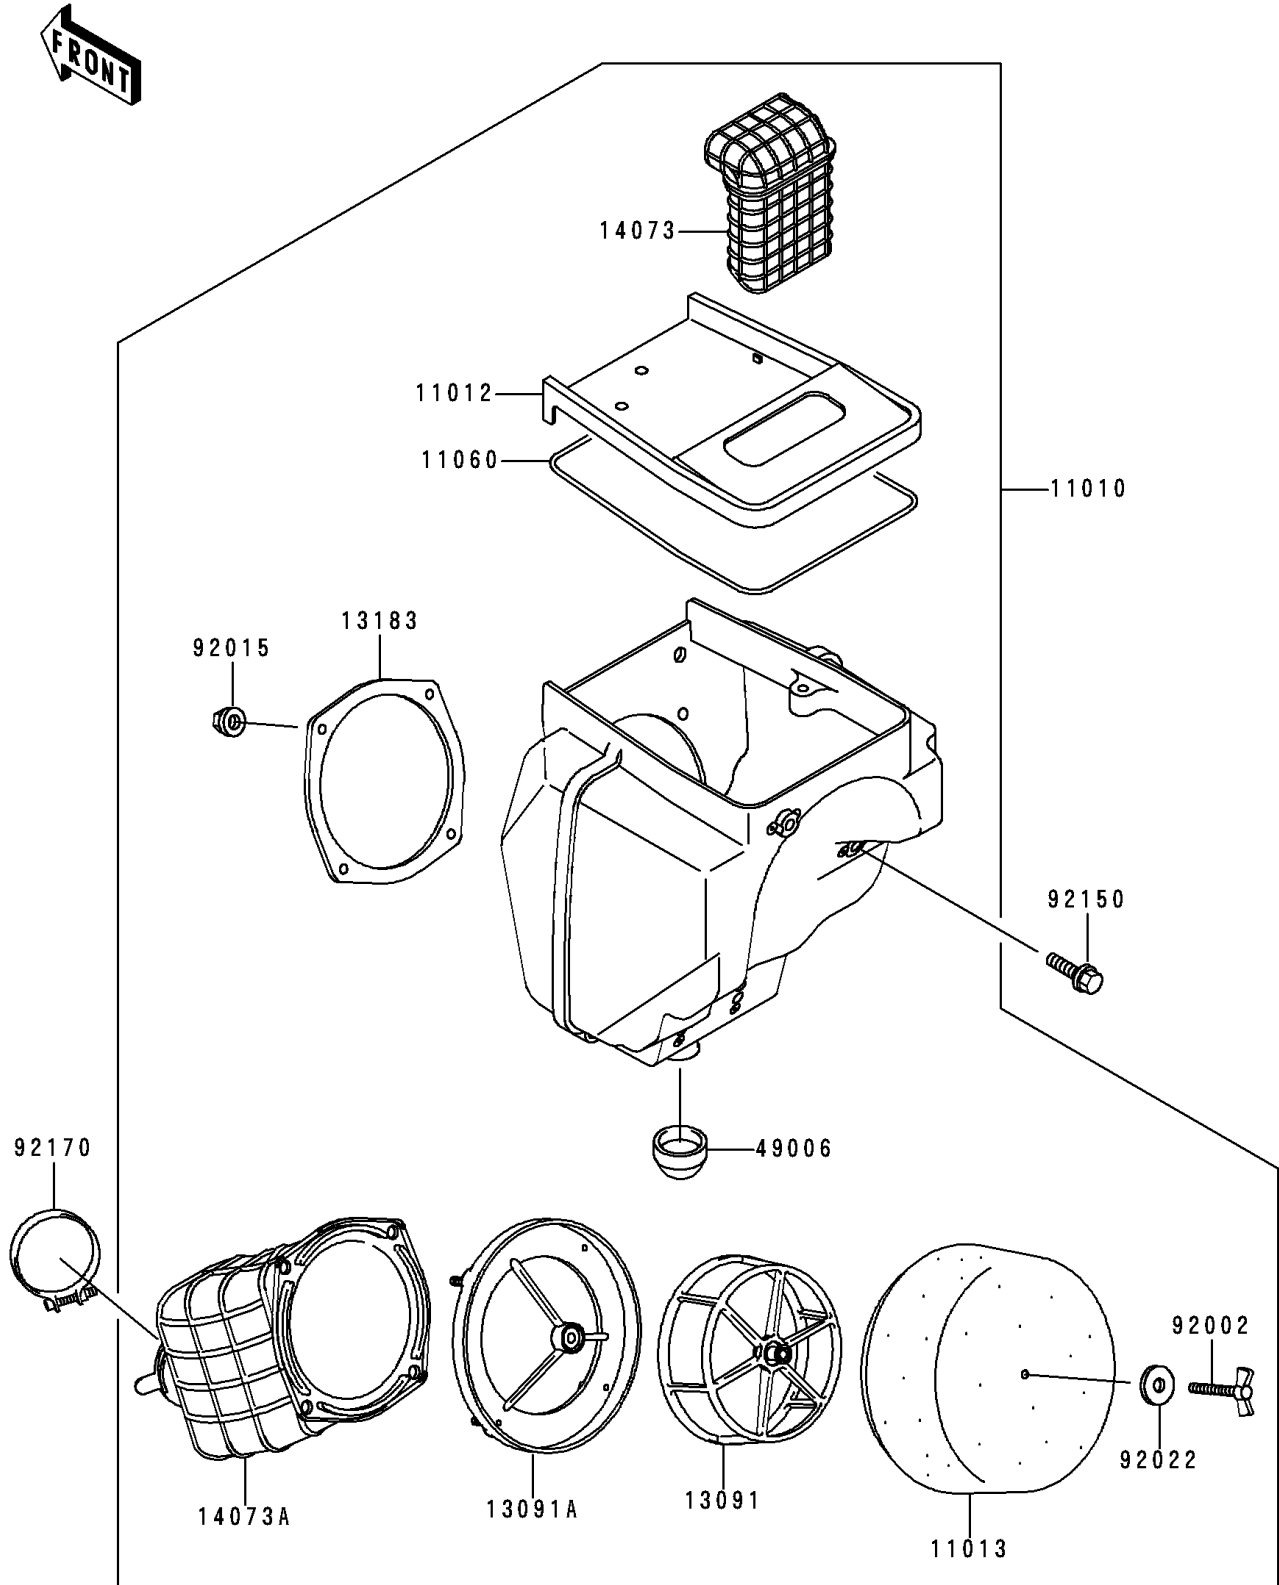

# 1995 KDX200 PARTS DIAGRAM

Air Cleaner

E1130

# 1995 KDX200 PARTS LIST

## Air Cleaner

ITEM NAME	PART NUMBER	QUANTITY
FILTER-ASSY-AIR (Ref # 11010)	11010-1575	1
CAP,AIR FILTER (Ref # 11012)	11012-1913	1
ELEMENT-AIR FILTER (Ref # 11013)	11013-1260	1
GASKET,AIR FILTER (Ref # 11060)	11060-1664	1
HOLDER,ELEMENT (Ref # 13091)	13091-1454	1
HOLDER (Ref # 13091A)	13091-1951	1
PLATE,DUCT FITTING (Ref # 13183)	13183-1046	1
DUCT,AIR INLET (Ref # 14073)	14073-1577	1
DUCT,AIR FILTER (Ref # 14073A)	14073-1597	1
BOOT (Ref # 49006)	49006-1248	1
BOLT,WING (Ref # 92002)	92002-1719	1
NUT,FLANGED,5MM (Ref # 92015)	92015-1259	4
WASHER,6.5X20X1.6 (Ref # 92022)	92022-125	1
BOLT,6X20 (Ref # 92150)	92150-1892	3
CLAMP,65MM (Ref # 92170)	92170-1526	1