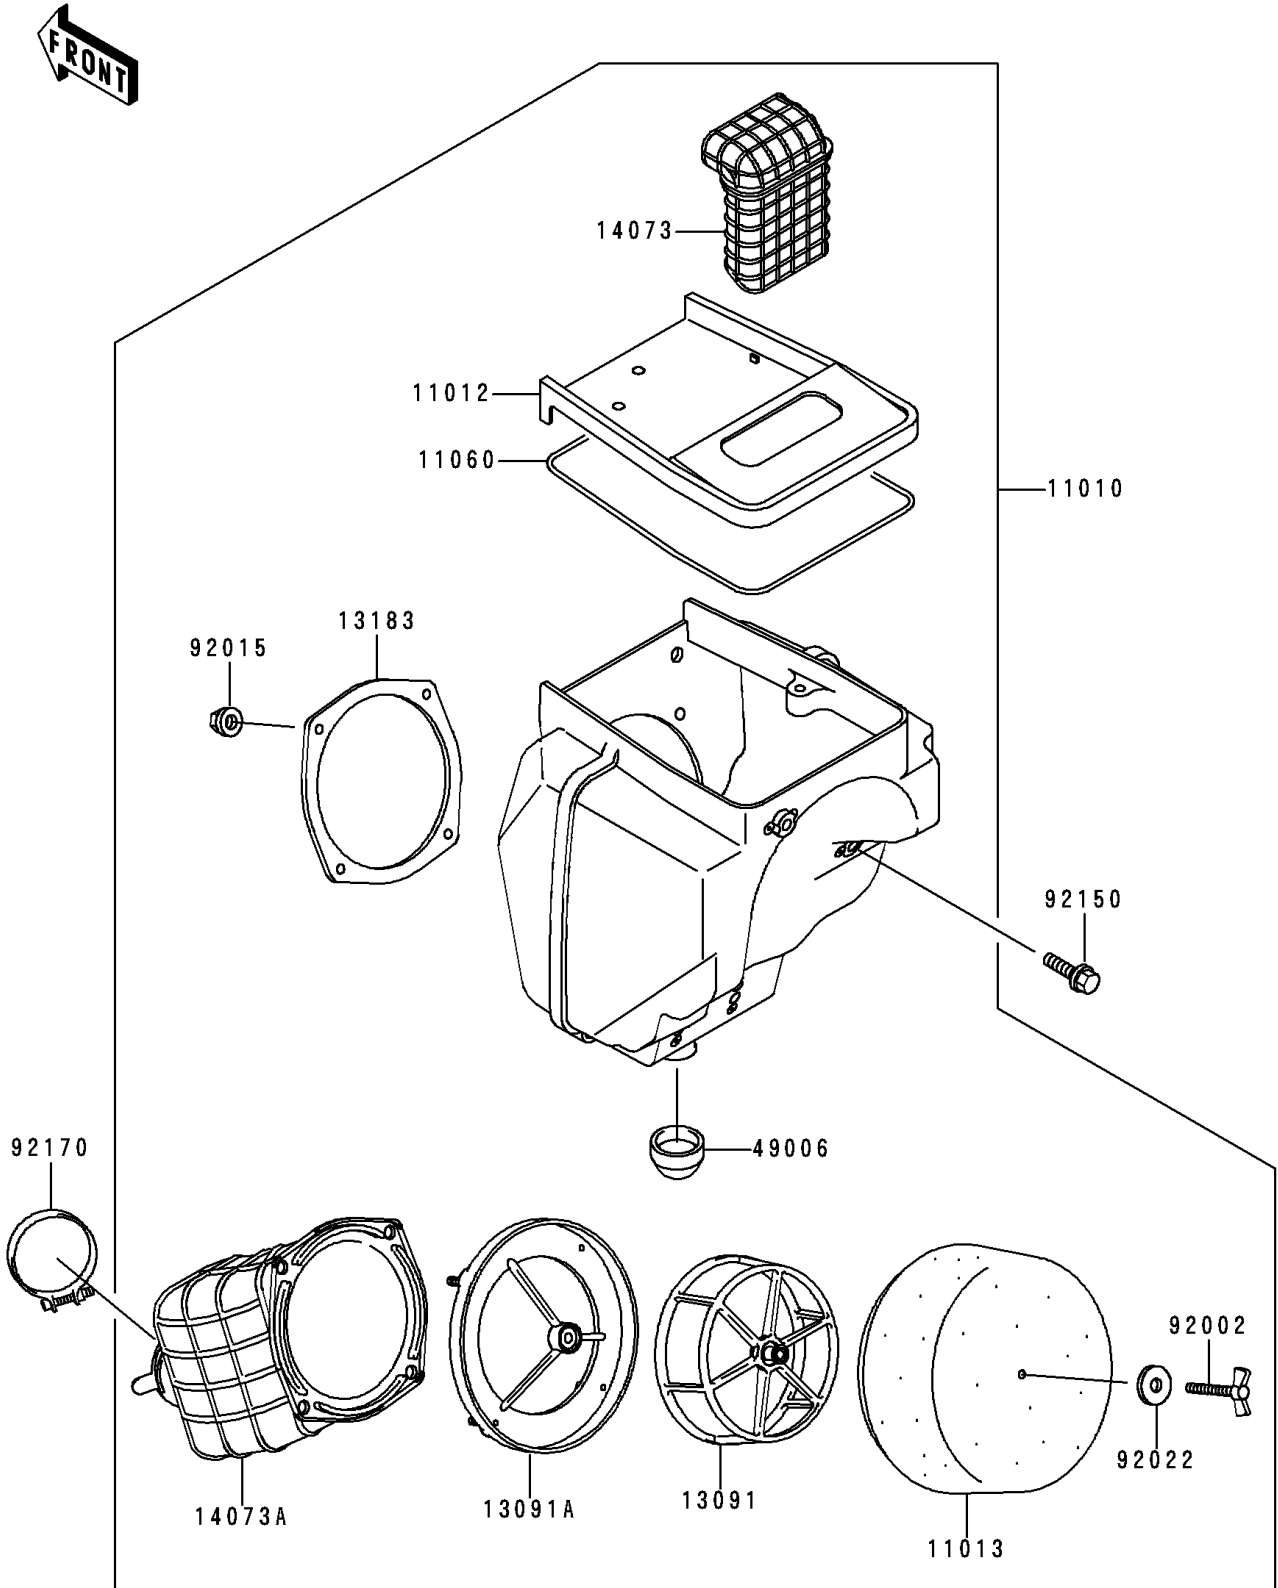

1997 KDX200 PARTS DIAGRAM

Air Cleaner

E1130

1997 KDX200 PARTS LIST

Air Cleaner

ITEM NAME	PART NUMBER	QUANTITY
FILTER-ASSY-AIR (Ref # 11010)	11010-1575	1
CAP,AIR FILTER (Ref # 11012)	11012-1913	1
ELEMENT-AIR FILTER (Ref # 11013)	11013-1260	1
GASKET,AIR FILTER (Ref # 11060)	11060-1664	1
HOLDER,ELEMENT (Ref # 13091)	13091-1454	1
HOLDER (Ref # 13091A)	13091-1951	1
PLATE,DUCT FITTING (Ref # 13183)	13183-1046	1
DUCT,AIR INLET (Ref # 14073)	14073-1577	1
DUCT,AIR FILTER (Ref # 14073A)	14073-1597	1
BOOT (Ref # 49006)	49006-1248	1
BOLT,WING (Ref # 92002)	92002-1719	1
NUT,FLANGED,5MM (Ref # 92015)	92015-1259	4
WASHER,6.5X20X1.6 (Ref # 92022)	92022-125	1
BOLT,6X20 (Ref # 92150)	92150-1892	3
CLAMP,65MM (Ref # 92170)	92170-1526	1