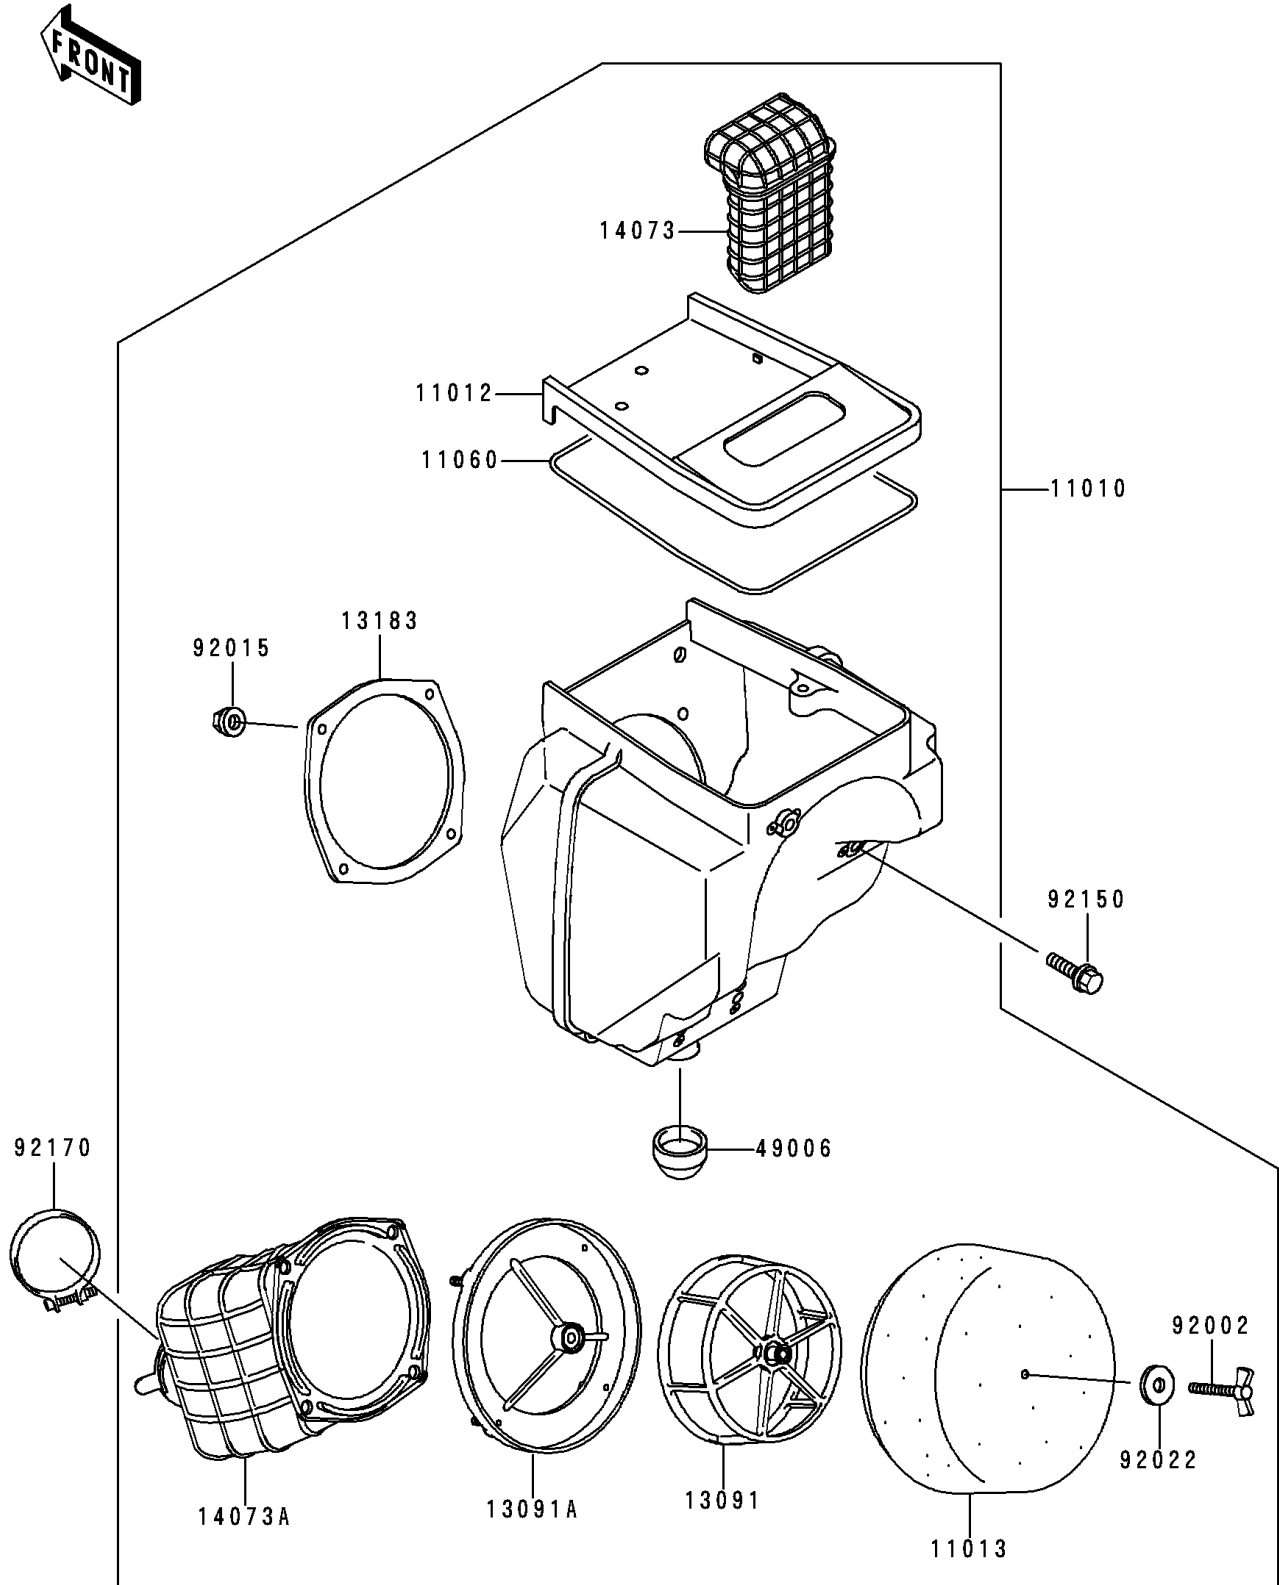

# 1998 KDX200 PARTS DIAGRAM

Air Cleaner

E1130

## 1998 KDX200 PARTS LIST

### Air Cleaner

ITEM NAME	PART NUMBER	QUANTITY
FILTER-ASSY-AIR (Ref # 11010)	11010-1575	1
CAP,AIR FILTER (Ref # 11012)	11012-1913	1
ELEMENT-AIR FILTER (Ref # 11013)	11013-1260	1
GASKET,AIR FILTER (Ref # 11060)	11060-1664	1
HOLDER,ELEMENT (Ref # 13091)	13091-1454	1
HOLDER (Ref # 13091A)	13091-1951	1
PLATE,DUCT FITTING (Ref # 13183)	13183-1046	1
DUCT,AIR INLET (Ref # 14073)	14073-1577	1
DUCT,AIR FILTER (Ref # 14073A)	14073-1597	1
BOOT (Ref # 49006)	49006-1248	1
BOLT,WING (Ref # 92002)	92002-1719	1
NUT,FLANGED,5MM (Ref # 92015)	92015-1259	4
WASHER,6.5X20X1.6 (Ref # 92022)	92022-125	1
BOLT,6X20 (Ref # 92150)	92150-1892	3
CLAMP,65MM (Ref # 92170)	92170-1526	1